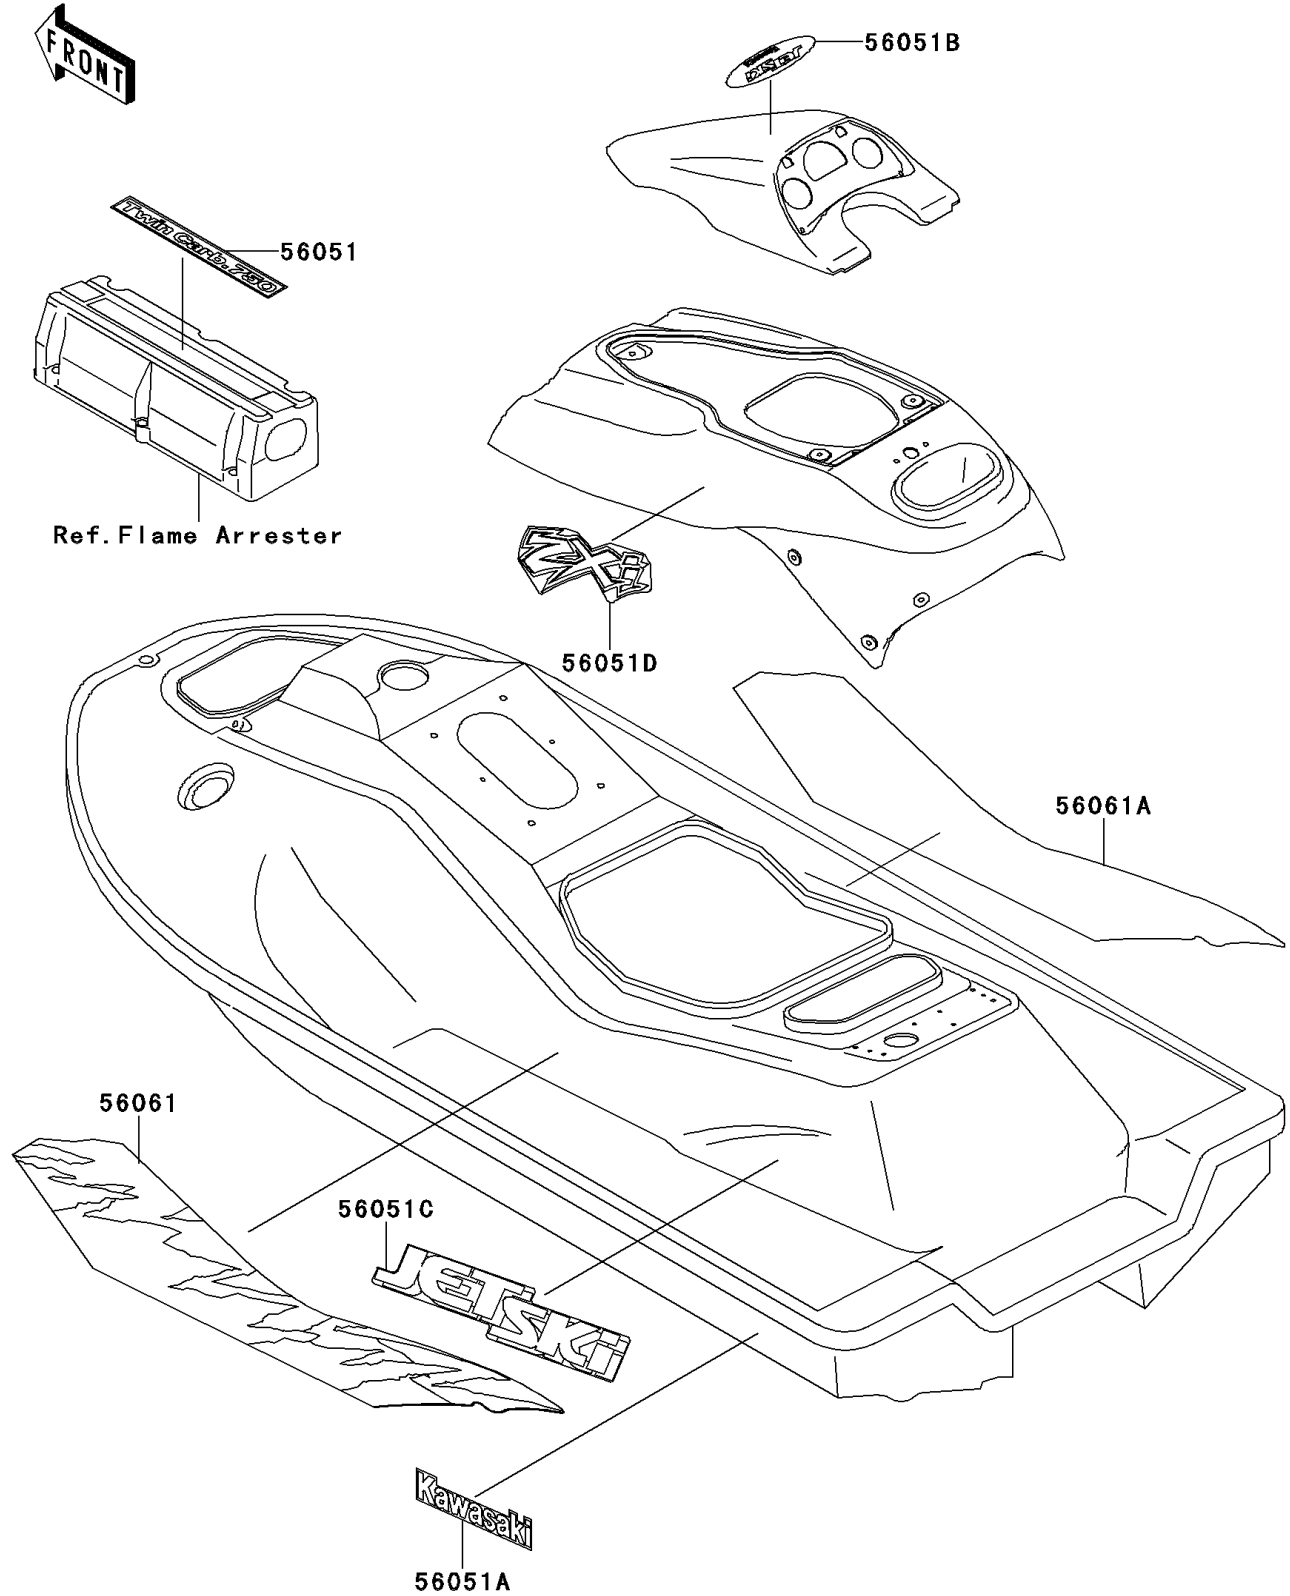

1997 750 ZXi PARTS DIAGRAM

Decals(JH750-C3)

F3880B

1997 750 ZXi PARTS LIST

Decals(JH750-C3)

| ITEM NAME | PART NUMBER | QUANTITY |
|--|-------------|----------|
| MARK,TWIN CARB.750 (Ref # 56051) | 56051-3742 | 1 |
| MARK,HULL,KAWASAKI (Ref # 56051A) | 56051-3745 | 2 |
| MARK,HANDLE COVER,JET SKI (Ref # 56051B) | 56051-3751 | 1 |
| MARK,DECK,JET SKI (Ref # 56051C) | 56051-3752 | 2 |
| MARK,HANDLE COVER,ZXI (Ref # 56051D) | 56051-3753 | 2 |
| PATTERN,DECK,LH (Ref # 56061) | 56061-3779 | 1 |
| PATTERN,DECK,RH (Ref # 56061A) | 56061-3780 | 1 |