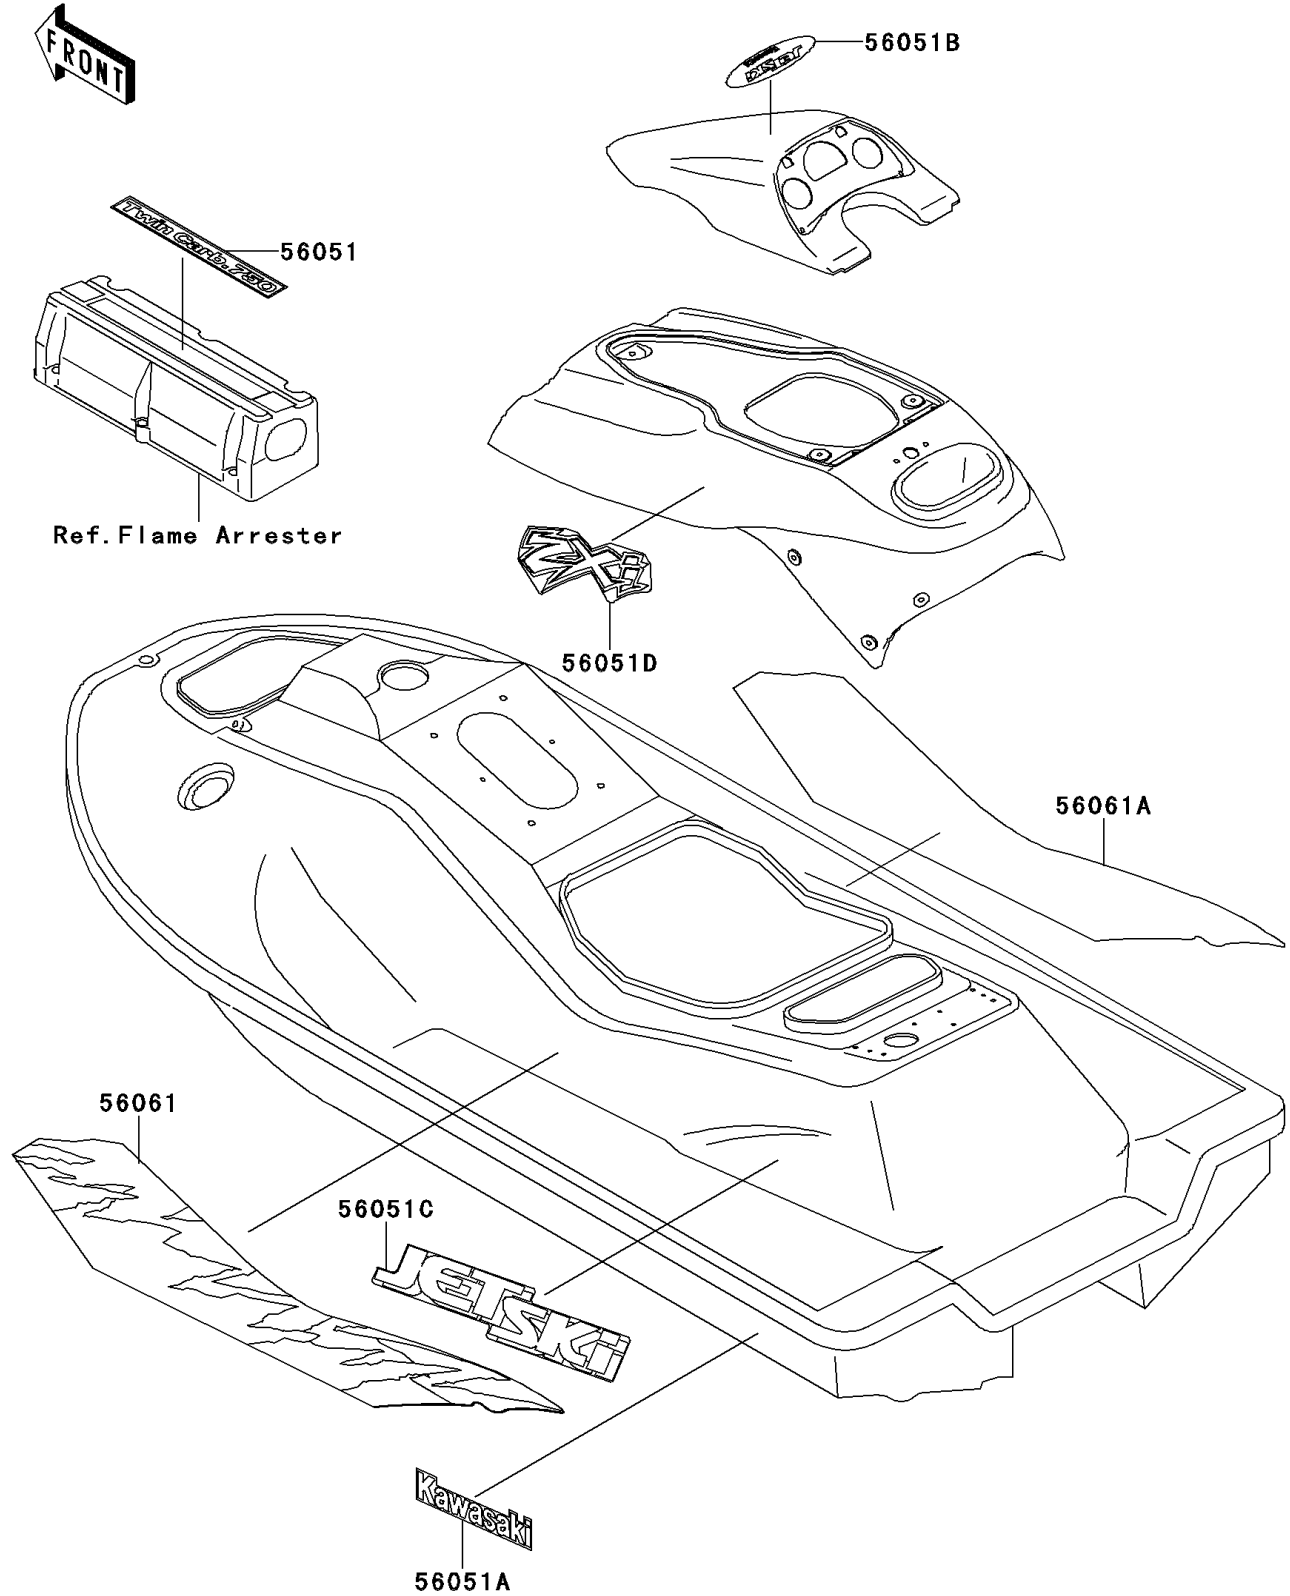

1997 750 ZXi PARTS DIAGRAM

Decals(JH750-C3)

F3880B

1997 750 ZXi PARTS LIST

Decals(JH750-C3)

ITEM NAME	PART NUMBER	QUANTITY
MARK,TWIN CARB.750 (Ref # 56051)	56051-3742	1
MARK,HULL,KAWASAKI (Ref # 56051A)	56051-3745	2
MARK,HANDLE COVER,JET SKI (Ref # 56051B)	56051-3751	1
MARK,DECK,JET SKI (Ref # 56051C)	56051-3752	2
MARK,HANDLE COVER,ZXI (Ref # 56051D)	56051-3753	2
PATTERN,DECK,LH (Ref # 56061)	56061-3779	1
PATTERN,DECK,RH (Ref # 56061A)	56061-3780	1