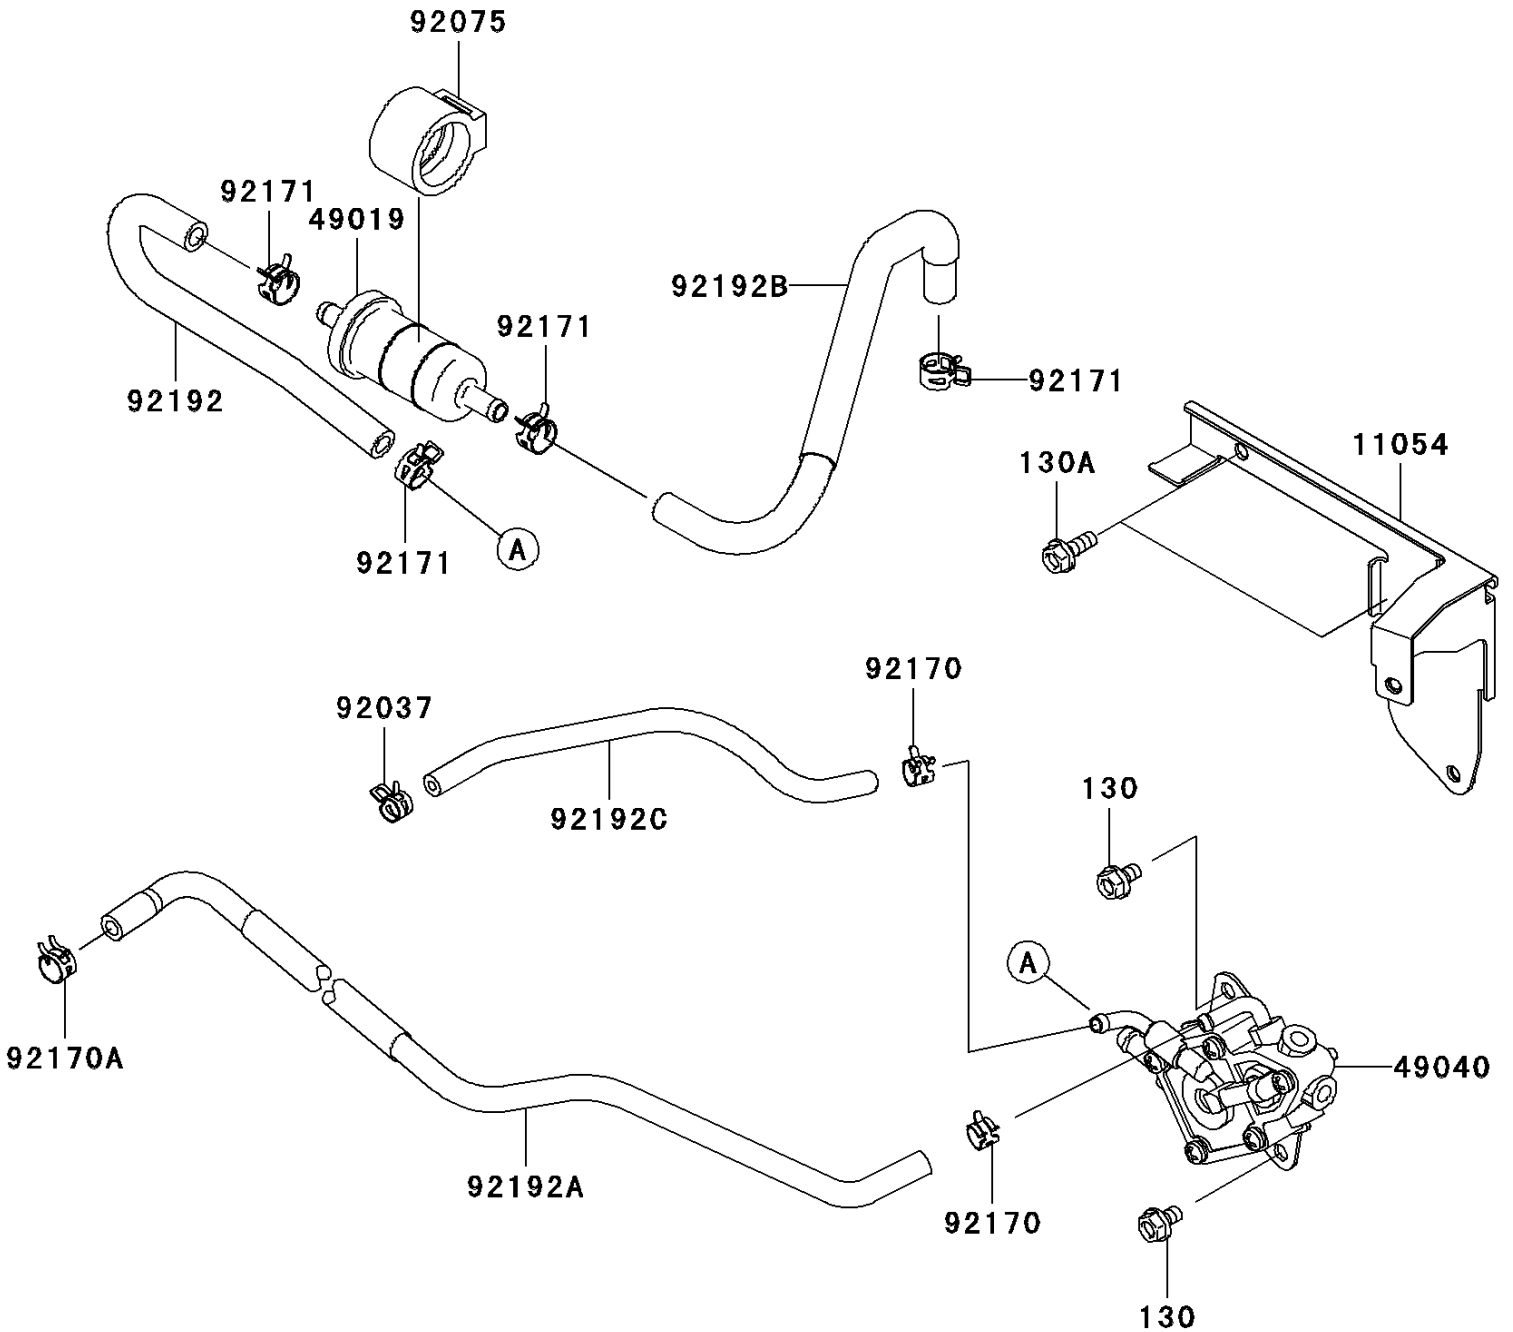

2008 Teryx[®] 750 4x4 NRA OUTDOORS[™] PARTS DIAGRAM

Fuel Pump

E1520

2008 Teryx® 750 4x4 NRA OUTDOORS™ PARTS LIST

Fuel Pump

ITEM NAME	PART NUMBER	QUANTITY
BOLT-FLANGED,6X10 (Ref # 130)	130BB0610	2
BOLT-FLANGED,6X16 (Ref # 130A)	130BB0616	2
BRACKET,FUEL PUMP (Ref # 11054)	11054-1078	1
FILTER-FUEL (Ref # 49019)	49019-1055	1
PUMP-FUEL (Ref # 49040)	49040-0025	1
CLAMP,TUBE (Ref # 92037)	92037-1461	1
DAMPER,FUEL FILTER (Ref # 92075)	92075-1853	1
CLAMP (Ref # 92170)	92170-2042	2
CLAMP (Ref # 92170A)	92170-2043	1
CLAMP (Ref # 92171)	92171-0515	4
TUBE,FUEL PUMP-FUEL FILTER (Ref # 92192)	92192-0403	1
TUBE,FUEL PUMP-CARB. (Ref # 92192A)	92192-0624	1
TUBE,TANK-FUEL FILTER (Ref # 92192B)	92192-0625	1
TUBE,FUEL PUMP-CYL.HEAD (Ref # 92192C)	92192-0643	1