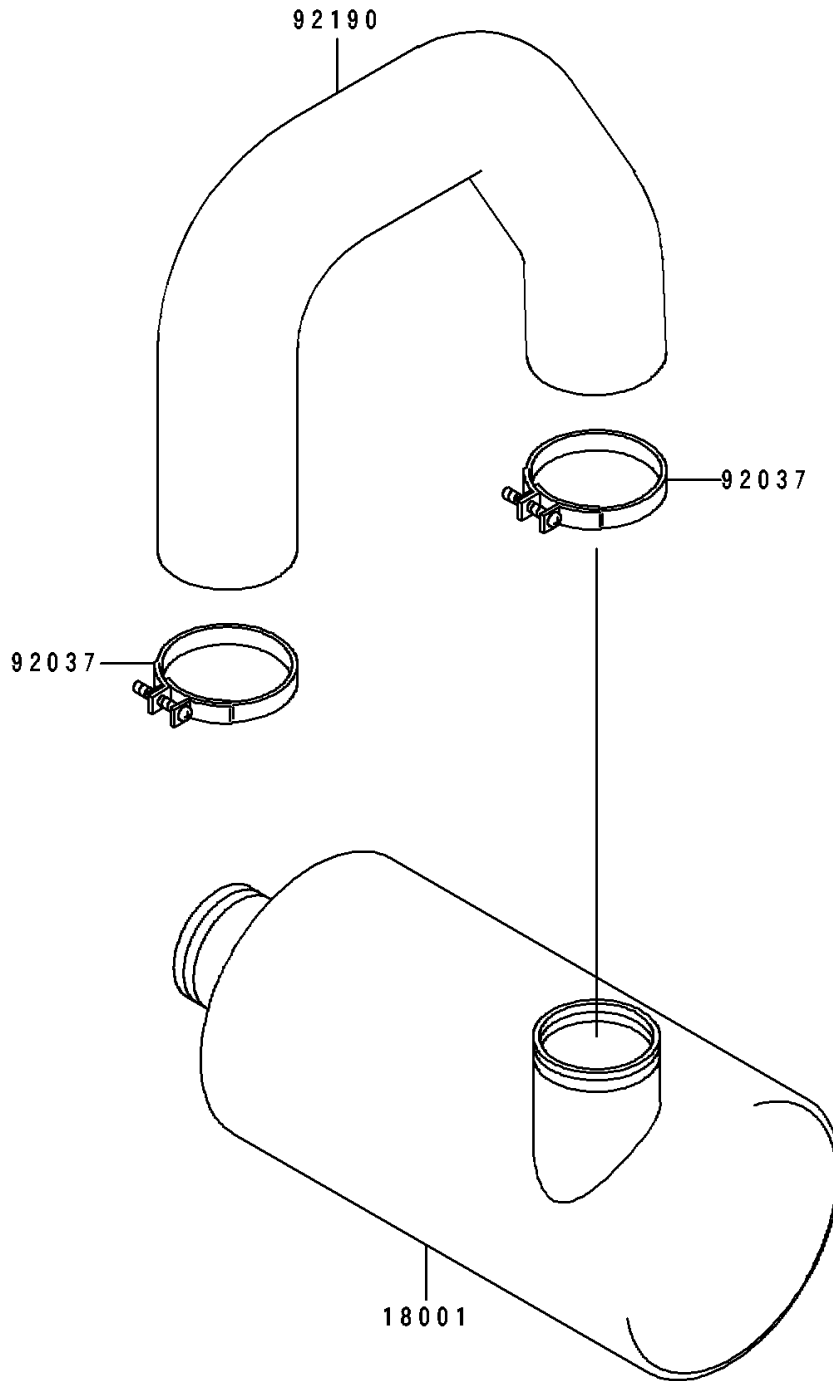

1994 XiR PARTS DIAGRAM

Water Muffler

E1141

1994 XiR PARTS LIST

Water Muffler

ITEM NAME	PART NUMBER	QUANTITY
MUFFLER,WATER (Ref # 18001)	18001-3756	1
CLAMP (Ref # 92037)	92037-3738	2
TUBE,WATER BOX-TAIL PIPE (Ref # 92190)	92190-3927	1