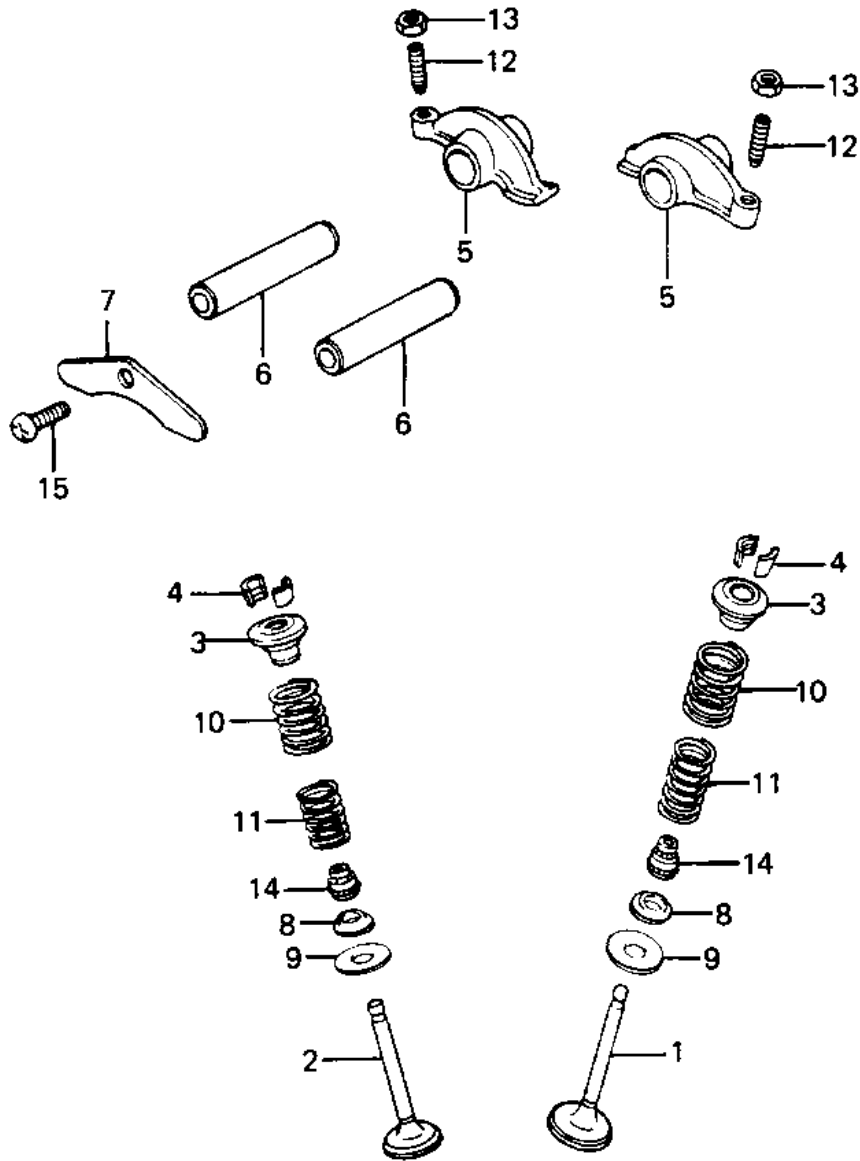

1984 Police PARTS DIAGRAM

ROCKER ARMS/VALVES

E1210-0018

1984 Police PARTS LIST

ROCKER ARMS/VALVES

ITEM NAME	PART NUMBER	QUANTITY
VALVE,INLET (Ref # 1)	12004-1006	1
VALVE,EXHAUST (Ref # 2)	12005-1005	1
RETAINER,VALVE SPRING (Ref # 3)	12009-006	2
SPLIT KEEPER (Ref # 4)	12011-004	4
ARM,ROCKER (Ref # 5)	12016-012	2
SHAFT,ROCKER ARM (Ref # 6)	12020-004	2
PLATE,POSITIONING (Ref # 7)	14014-034	1
SEAT-SPRING,INNER (Ref # 8)	16007-1045	2
SEAT-SPRING,OUTER (Ref # 9)	16007-1046	2
SPRING,OUTER VALVE (Ref # 10)	12007-013	2
SPRING,INNER VALVE (Ref # 11)	12007-014	2
SCREW,SLOTTED,ROCKER (Ref # 12)	92013-009	2
NUT,ROCKER ARM FITTING (Ref # 13)	92016-061	2
OIL SEAL,RV37129.5 (Ref # 14)	92049-016	2
SCREW PAN HEAD 6X10 (Ref # 15)	220B0610	1