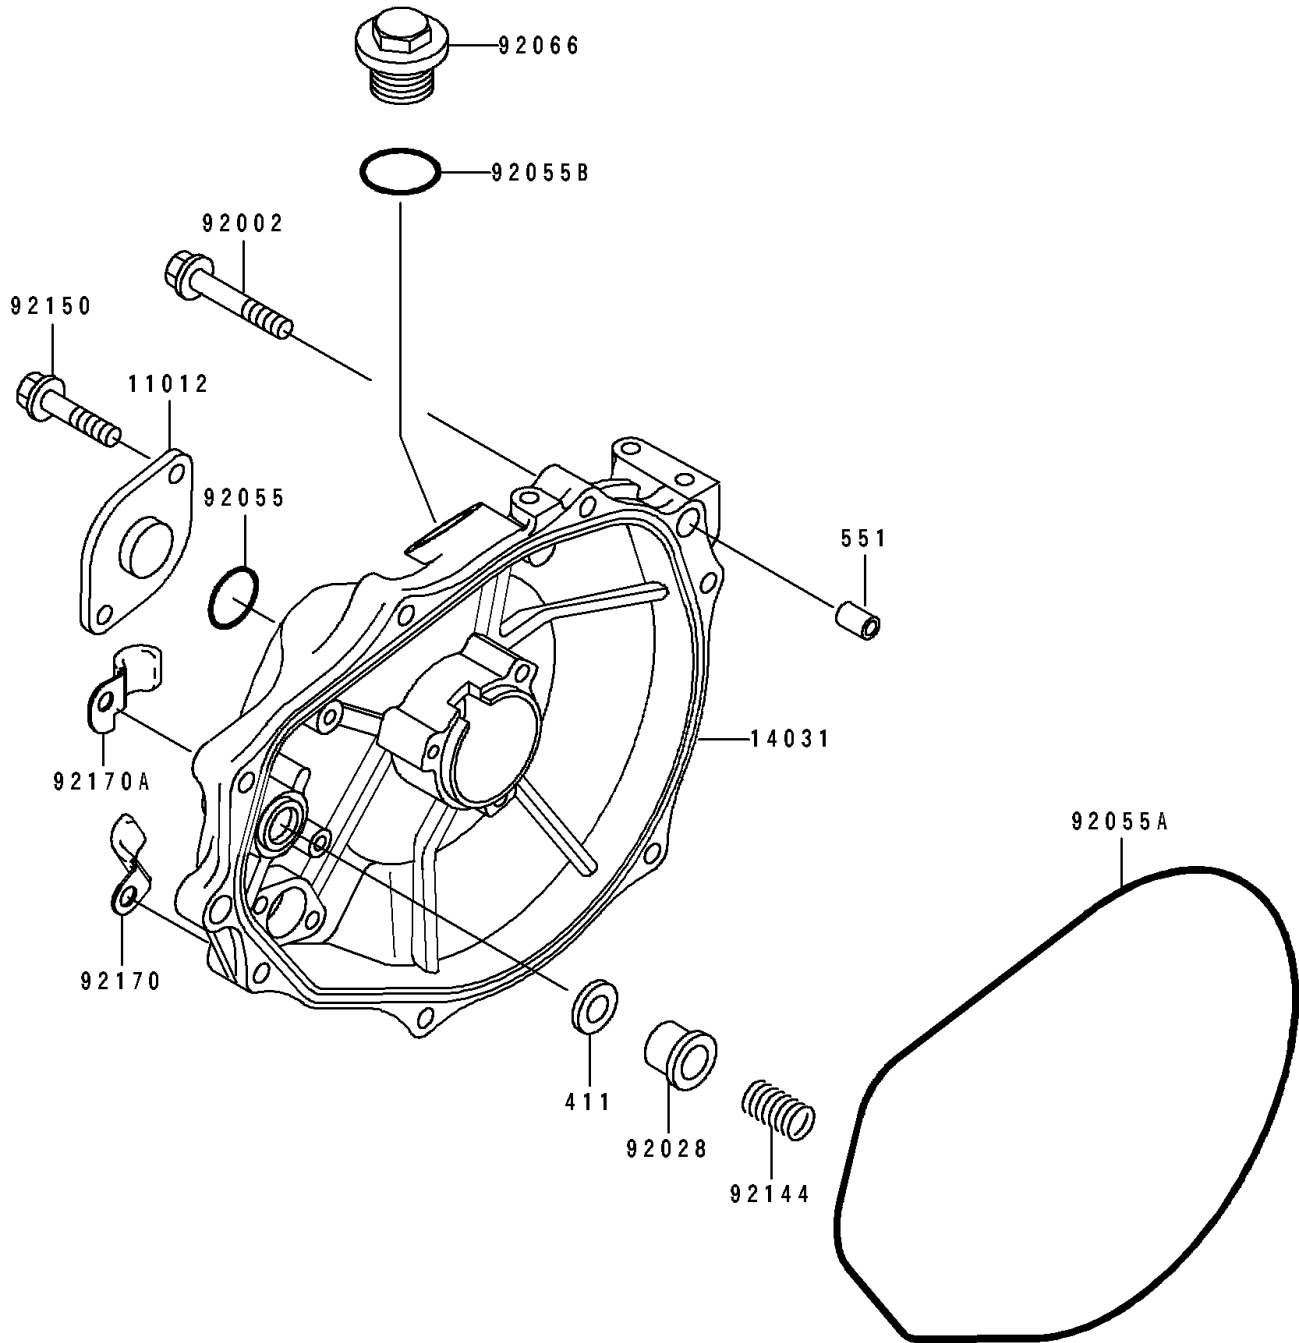

# 1994 XiR PARTS DIAGRAM

Engine Cover(s)

E1431

## 1994 XiR PARTS LIST

### Engine Cover(s)

ITEM NAME	PART NUMBER	QUANTITY
CAP (Ref # 11012)	11012-3770	1
COVER-GENERATOR (Ref # 14031)	14031-3717	1
BOLT,6X30 (Ref # 92002)	92002-3726	7
BUSHING (Ref # 92028)	92028-3718	1
RING-O,19.5X1.5 (Ref # 92055)	92055-055	1
RING-O,GENERATOR COVER (Ref # 92055A)	92055-3712	1
RING-O (Ref # 92055B)	92055-515	1
PLUG (Ref # 92066)	92066-3739	1
SPRING (Ref # 92144)	92144-3728	1
BOLT,6X18 (Ref # 92150)	92150-3729	2
CLAMP (Ref # 92170)	92170-3735	1
CLAMP (Ref # 92170A)	92170-3736	1
WASHER-PLAIN,5MM (Ref # 411)	411S0500	1
PIN-DOWEL (Ref # 551)	551R0812	2