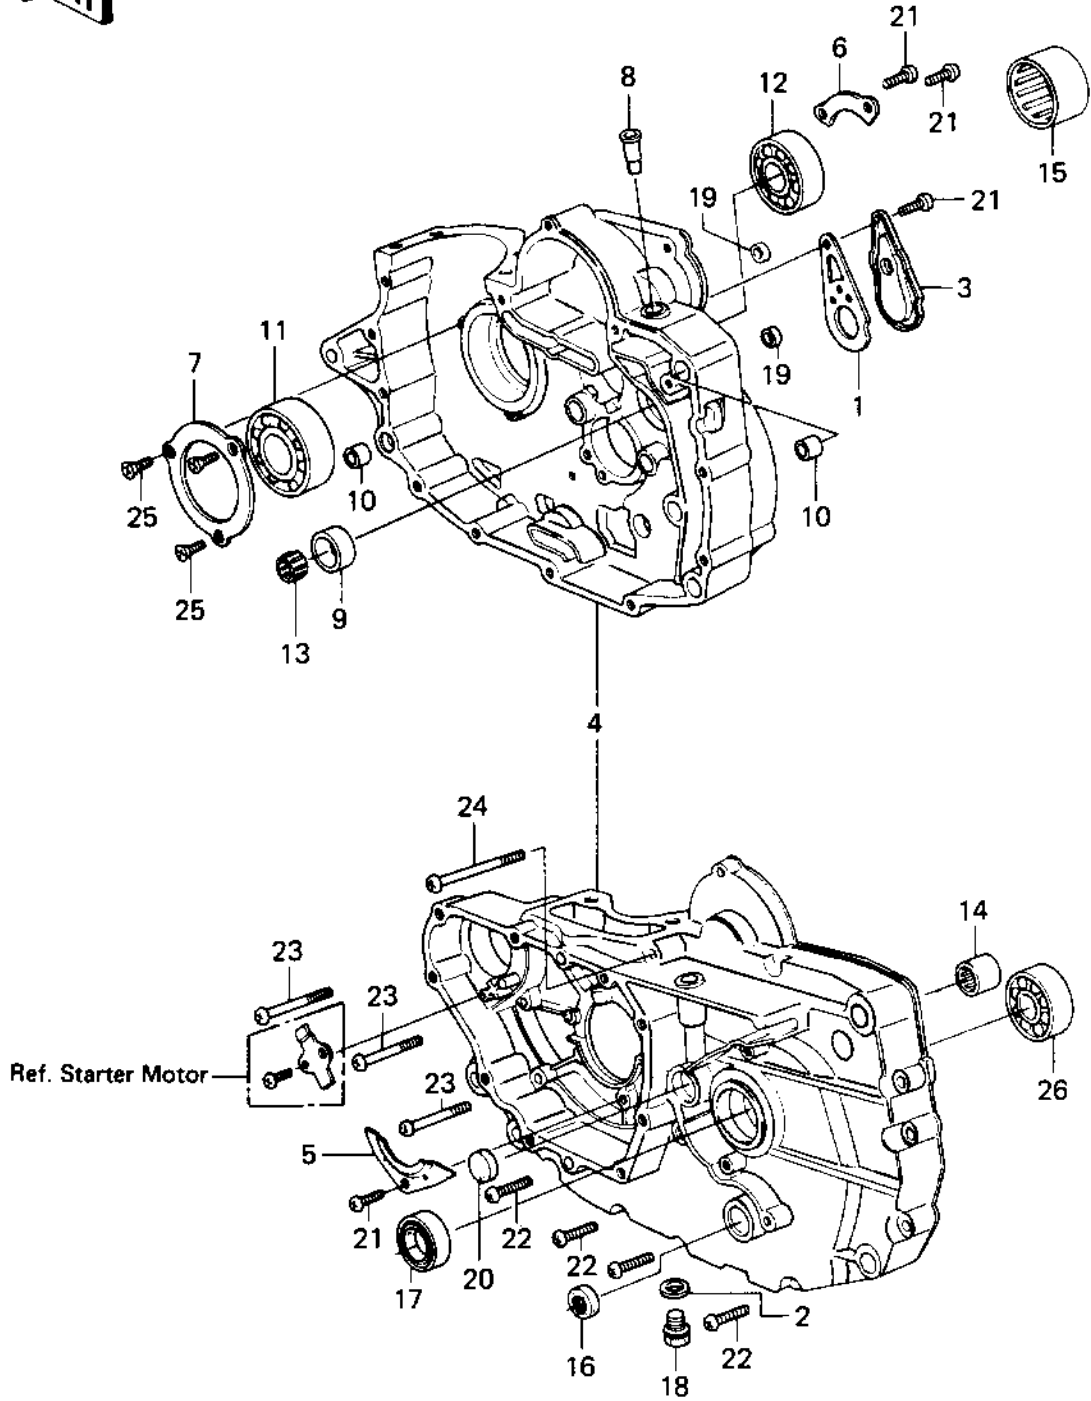

# 1984 Police PARTS DIAGRAM

## CRANKCASE

E1411-0082

# 1984 Police PARTS LIST

## CRANKCASE

ITEM NAME	PART NUMBER	QUANTITY
GASKET (Ref # 1)	16079-002	1
GASKET,DRIN PLUG (Ref # 2)	92065-097	1
CAP (Ref # 3)	16078-002	1
SET-CRANKCASE (Ref # 4)	14001-5137	1
PLATE,POSITIONING (Ref # 5)	14014-035	1
PLATE,POSITIONING (Ref # 6)	14014-037	1
PLATE,POSITIONING (Ref # 7)	14014-1004	1
FITTING, BREATHER (Ref # 8)	14067-006	1
BUSHING (Ref # 9)	92028-132	1
PIN,DOWEL,14MM (Ref # 10)	92042-032	2
BEARING,BALL,#6306 (Ref # 11)	92045-037	1
BEARING,BALL#6006 (Ref # 12)	92045-038	1
BEARING-NEEDLE (Ref # 13)	92046-1184	1
BRG,NEEDLE,HMK1515B (Ref # 14)	92046-060	1
BEARING-NEEDLE,NK20/1 (Ref # 15)	92046-1183	2
OIL SEAL,CHANGE SHAFT (Ref # 16)	92050-082	1
SEAL-OIL,TC32457 (Ref # 17)	92049-1159	1
PLUG,OIL DRAIN,12X15 (Ref # 18)	92066-1174	1
PLUG,OIL DRAIN,12X15 (Ref # 18)	92066-1174	1
PLUG (Ref # 19)	92066-1282	2
PLUG (Ref # 20)	92066-1116	1
SCREW PAN HEAD 6X14 (Ref # 21)	220B0614	4
SCREW PAN HEAD 6X30 (Ref # 22)	220B0630	9
SCREW PAN HEAD 6X55 (Ref # 23)	220B0655	3
SCREW PAN HEAD 6X75 (Ref # 24)	220B0675	1
SCREW CNTSNK HD 6X16 (Ref # 25)	221B0616	3
BEARING BALL #6205 (Ref # 26)	601B6205	1