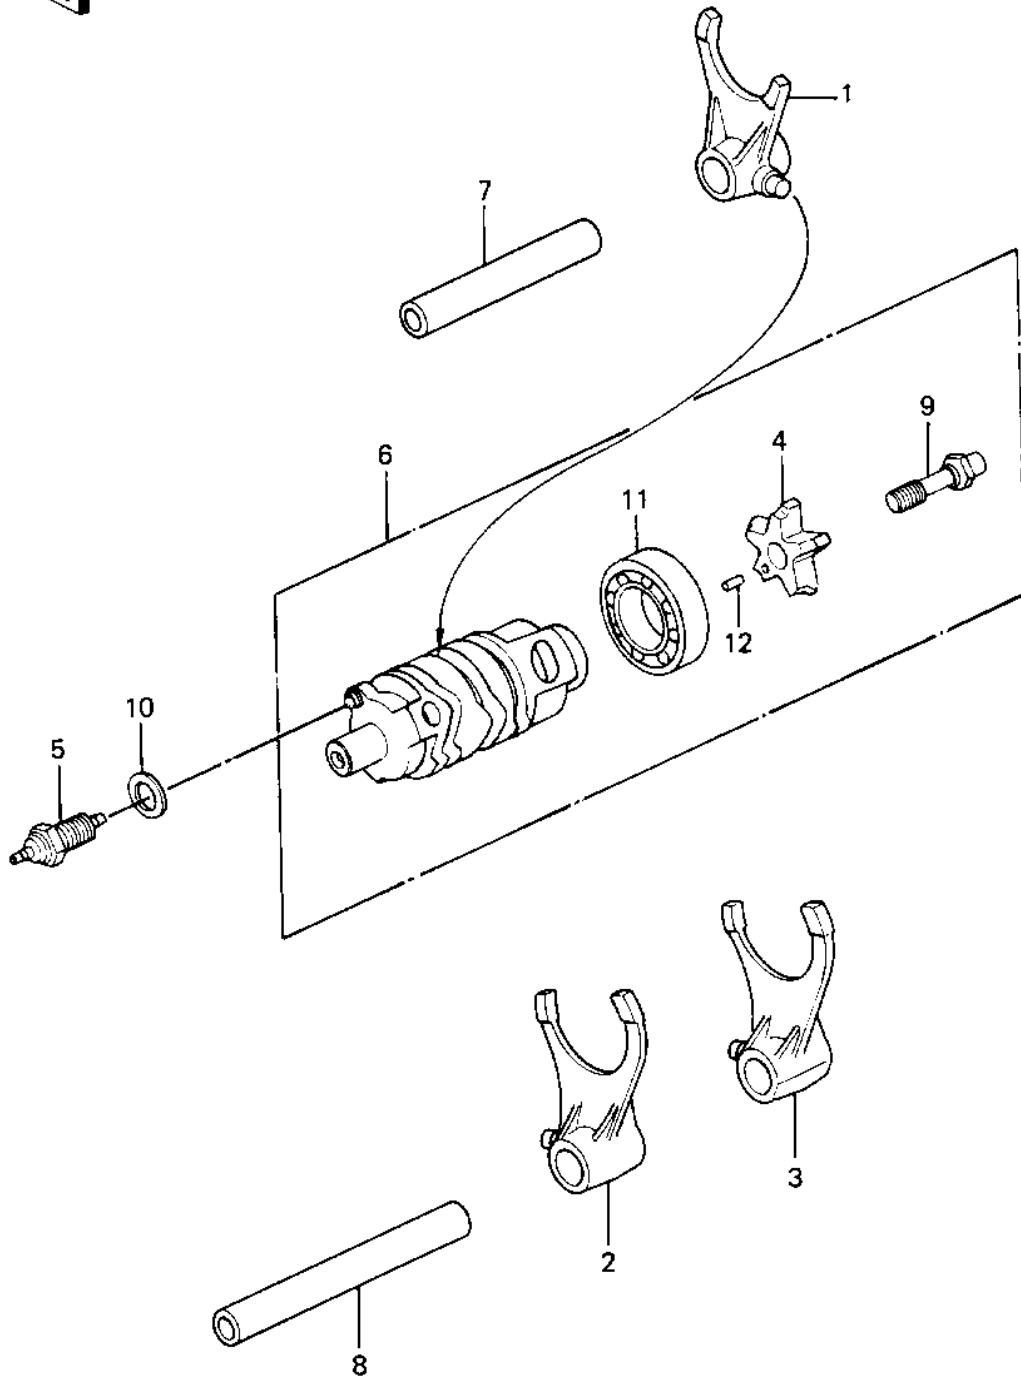

1984 Police PARTS DIAGRAM

GEAR CHANGE DRUM & FORKS

E1362-0055

1984 Police PARTS LIST

GEAR CHANGE DRUM & FORKS

ITEM NAME	PART NUMBER	QUANTITY
FORK-SHIFT,LOW (Ref # 1)	13140-1064	1
FORK-SHIFT,2ND&3RD (Ref # 2)	13140-1065	1
FORK-SHIFT,4TH&TOP (Ref # 3)	13140-1066	1
CAM-CHANGE DRUM (Ref # 4)	13145-1005	1
SWITCH,NEUTRAL (Ref # 5)	13151-1007	1
DRUM-ASSY-CHANGE (Ref # 6)	13239-1071	1
ROD,SHIFT 71.7M/M (Ref # 7)	49047-1002	1
ROD,SHIFT 93.7M/M (Ref # 8)	49047-1003	1
BOLT,CHANGE DRUM (Ref # 9)	92001-1714	1
GASKET CHECK VALVE (Ref # 10)	92065-058	1
BEARING,BALL,#6905 (Ref # 11)	92045-036	1
PIN-DOWEL,4X6 (Ref # 12)	610A0406	1