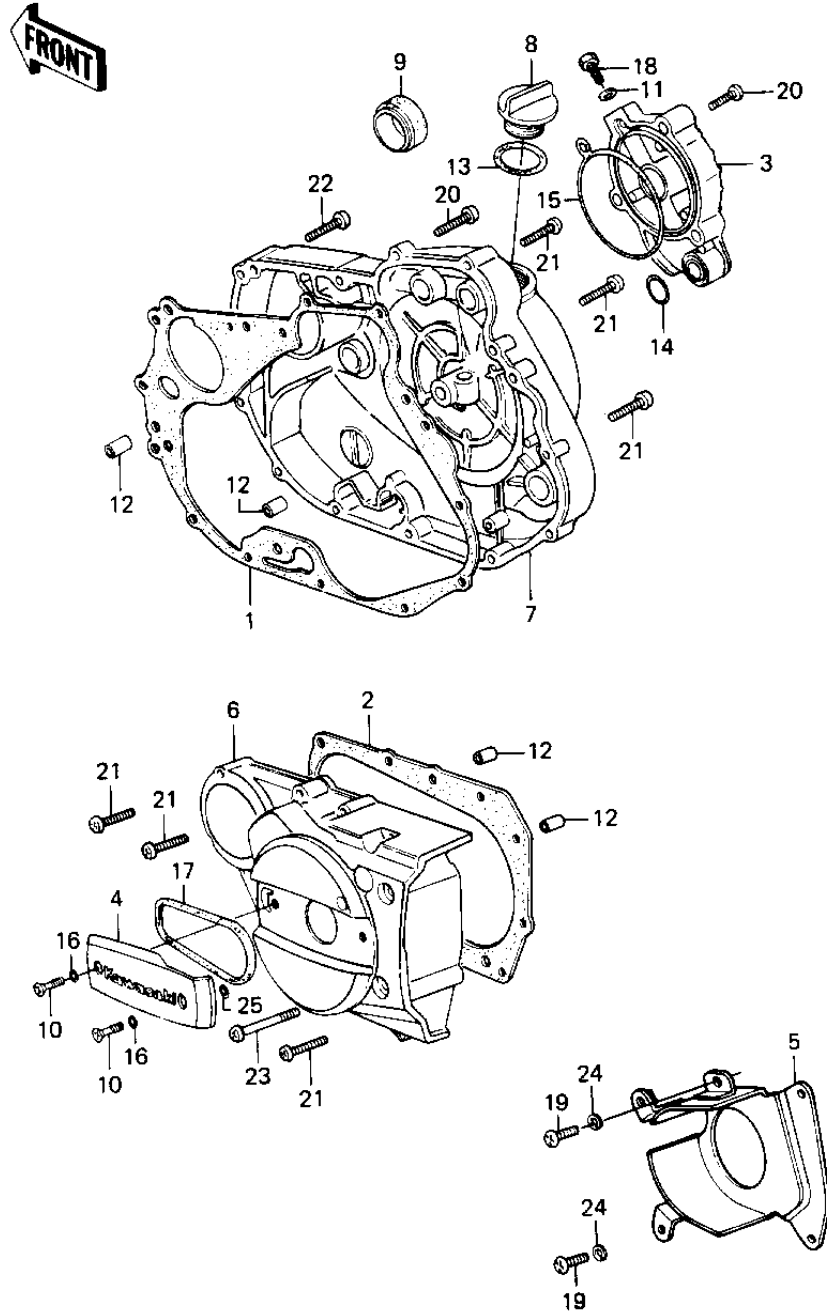

1984 Police PARTS DIAGRAM

ENGINE COVERS

E1431-0102

1984 Police PARTS LIST

ENGINE COVERS

ITEM NAME	PART NUMBER	QUANTITY
GASKET,CLUTCH COVER (Ref # 1)	11009-1306	1
GASKET,L.H ENGINE COV (Ref # 2)	14045-031	1
COVER,OIL FILTER (Ref # 3)	14025-1559	1
COVER,GENERATOR (Ref # 4)	14025-1606	1
COVER-CHAIN,BLACK (Ref # 5)	14026-1052	1
COVER-GENERATOR (Ref # 6)	14031-1110	1
COVER-CLUTCH (Ref # 7)	14032-1098	1
CAP-OIL FILLER (Ref # 8)	16115-1009	1
GAUGE,OIL LEVEL (Ref # 9)	52005-1009	1
SCREW (Ref # 10)	92009-1715	2
WASHER,PLAIN (Ref # 11)	92022-304	1
PIN-DOWEL (Ref # 12)	92042-007	4
"O" RING,31MM (Ref # 13)	92055-049	1
"O" RING (Ref # 14)	92055-098	1
"O" RING,FILTER COVER (Ref # 15)	92055-1048	1
"O" RING,DYNAMO COVER (Ref # 16)	92055-109	2
RING-O (Ref # 17)	92055-1143	1
BOLT HEX HEAD 6X8 (Ref # 18)	110B0608	1
SCREW PAN HEAD 6X10 (Ref # 19)	220B0610	2
SCREW PAN HEAD 6X25 (Ref # 20)	220B0625	4
SCREW PAN HEAD 6X30 (Ref # 21)	220B0630	18
SCREW PAN HEAD 6X40 (Ref # 22)	220B0640	1
SCREW PAN HEAD 6X60 (Ref # 23)	220B0660	2
WASHER SPRING 6MM (Ref # 24)	461F0600	2
"O" RING,12MM (Ref # 25)	670B2012	1