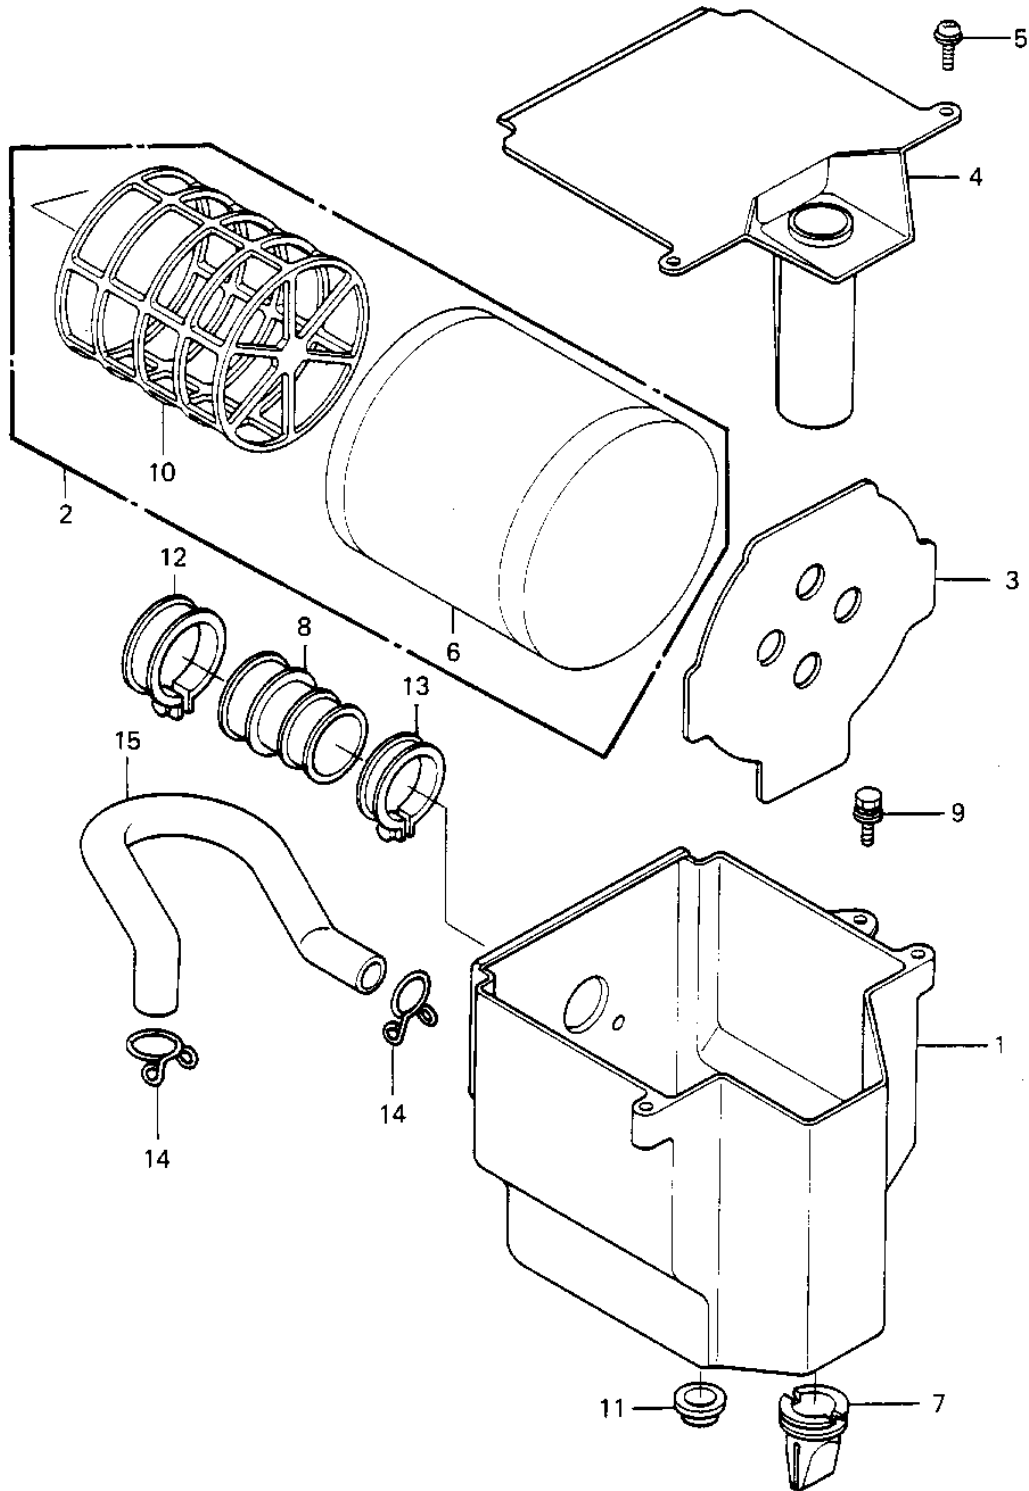

1984 Police PARTS DIAGRAM

AIR CLEANER

E:130-0166

1984 Police PARTS LIST

AIR CLEANER

ITEM NAME	PART NUMBER	QUANTITY
CASE-AIR FILTER (Ref # 1)	11011-1086	1
ELEMENT,AIR CLNR (Ref # 2)	11013-1053	1
HOLDER,ELEMENT (Ref # 3)	13091-1125	1
COVER,AIR FILTER (Ref # 4)	14025-1385	1
SCREW-PAN-WP-CROS (Ref # 5)	224B0612	2
ELEMENT-AIR FILTER (Ref # 6)	11013-1109	1
BOOT (Ref # 7)	49006-1065	1
DUCT,AIR INLET (Ref # 8)	14073-1067	1
BOLT-UPSET-WSP (Ref # 9)	187B0616	1
HOLDER,ELEMENT (Ref # 10)	13091-1121	1
DAMPER RUBBER,SIG LM (Ref # 11)	92075-158	1
CLAMP-INLET PIPE (Ref # 12)	92037-061	1
CLAMP,MUFFLER (Ref # 13)	92037-177	1
CLAMP,BREATHER TUBE (Ref # 14)	92037-213	2
TUBE,BREATHER (Ref # 15)	92059-1253	1