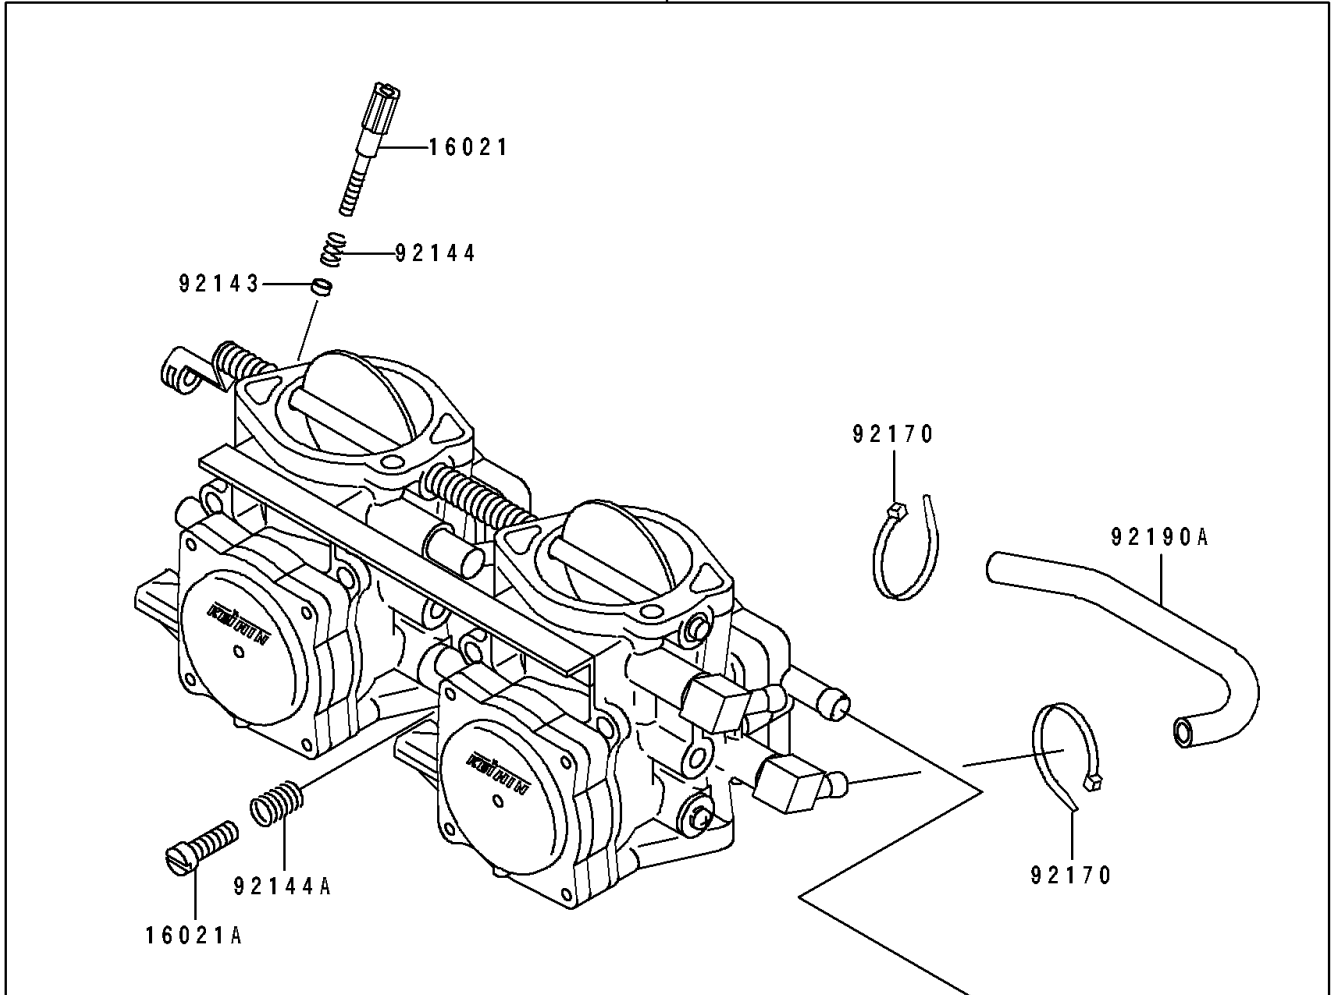

1994 XiR PARTS DIAGRAM

Carburetor

E1611

15003

1994 XiR PARTS LIST

Carburetor

ITEM NAME	PART NUMBER	QUANTITY
CARBURETOR-ASSY (Ref # 15003)	15003-3701	1
SCREW-THROTTLE STOP (Ref # 16021)	16021-3702	1
SCREW-THROTTLE STOP (Ref # 16021A)	16021-3704	1
CLAMP (Ref # 92037)	92037-1173	2
COLLAR,THROTTLE STOP SCREW (Ref # 92143)	92143-3709	1
SPRING,THROTTLE STOP SCREW (Ref # 92144)	92144-3706	1
SPRING,THROTTLE STOP SCREW (Ref # 92144A)	92144-3745	1
CLAMP,TUBE (Ref # 92170)	92170-3740	2
TUBE,PULSE (Ref # 92190)	92190-3904	1
TUBE,5.3X10.5X180 (Ref # 92190A)	92190-3910	1