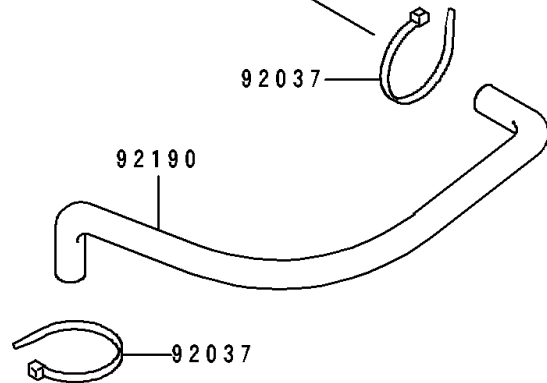

1994 XiR PARTS DIAGRAM

Carburetor

E1611

15003

1994 XiR PARTS LIST

Carburetor

ITEM NAME	PART NUMBER	QUANTITY
CARBURETOR-ASSY (Ref # 15003)	15003-3701	1
SCREW-THROTTLE STOP (Ref # 16021)	16021-3702	1
SCREW-THROTTLE STOP (Ref # 16021A)	16021-3704	1
CLAMP (Ref # 92037)	92037-1173	2
COLLAR,THROTTLE STOP SCREW (Ref # 92143)	92143-3709	1
SPRING,THROTTLE STOP SCREW (Ref # 92144)	92144-3706	1
SPRING,THROTTLE STOP SCREW (Ref # 92144A)	92144-3745	1
CLAMP,TUBE (Ref # 92170)	92170-3740	2
TUBE,PULSE (Ref # 92190)	92190-3904	1
TUBE,5.3X10.5X180 (Ref # 92190A)	92190-3910	1