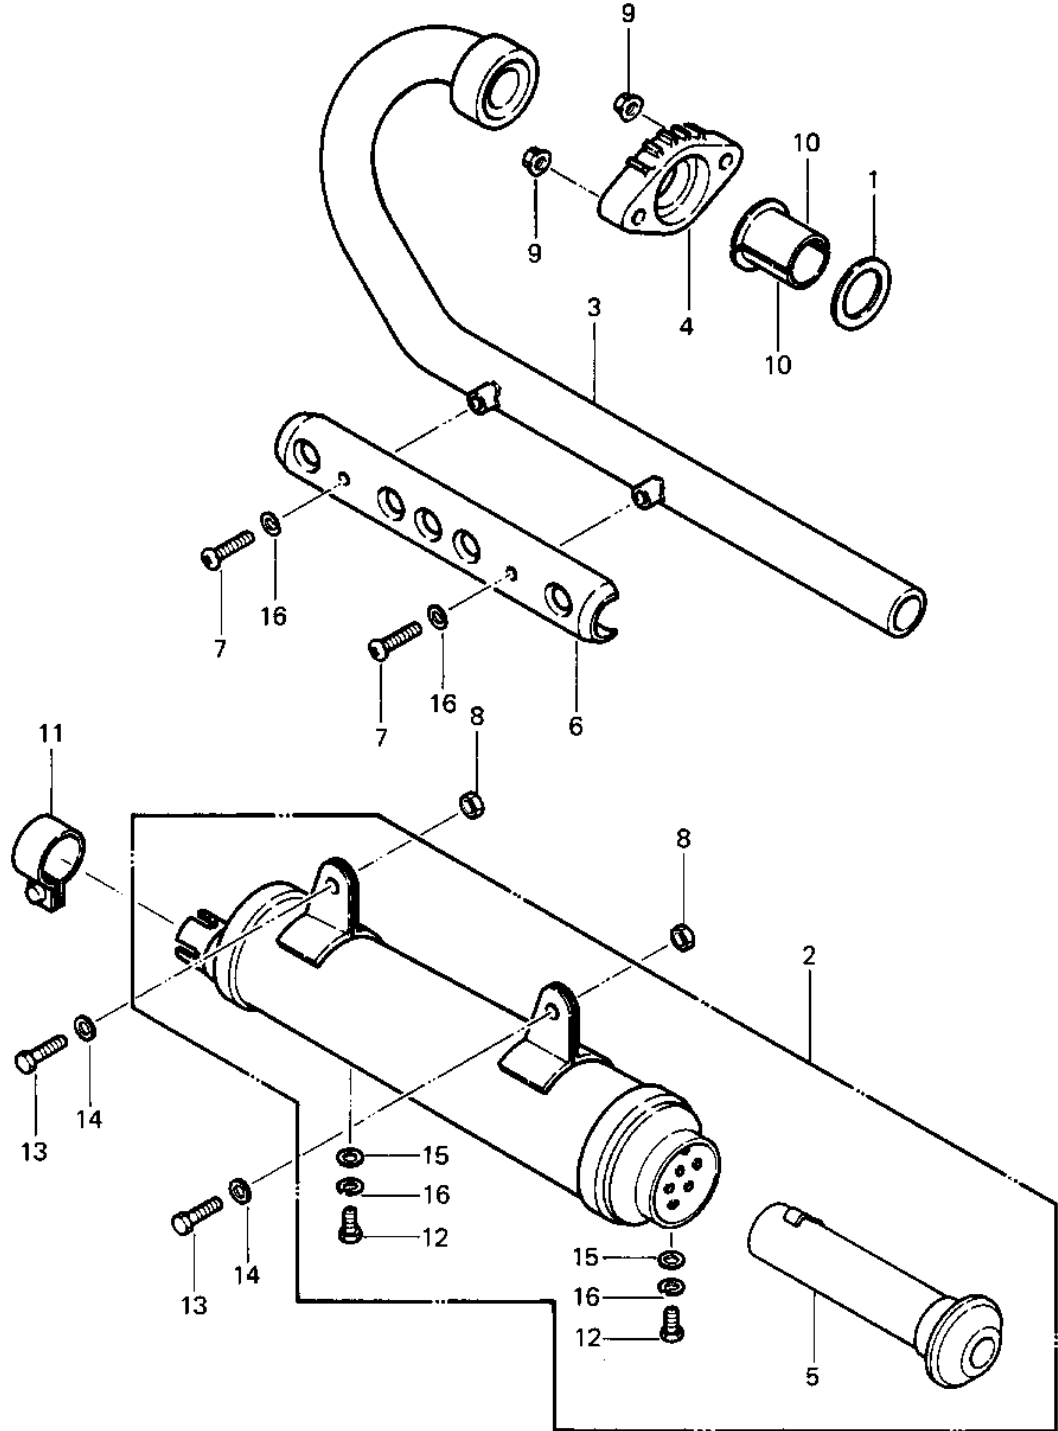

1984 Police PARTS DIAGRAM

MUFFLER

1984 Police PARTS LIST

MUFFLER

ITEM NAME	PART NUMBER	QUANTITY
GASKET,EXHAUST PIPE H (Ref # 1)	11009-1866	1
MUFFLER (Ref # 2)	18001-1452	1
PIPE-EXHAUST (Ref # 3)	18049-1153	1
HOLDER EXHAUST PIPE (Ref # 4)	18069-1014	1
BAFFLE-PIPE MUFFLER (Ref # 5)	49099-1223	1
COVER-EXHAUST PIPE,BL (Ref # 6)	49107-1004	1
SCREW (Ref # 7)	92009-1054	2
NUT,LOCK,8MM (Ref # 8)	92015-1124	2
NUT-8MM (Ref # 9)	92015-1143	2
COLLAR,EXHAUST PIPE (Ref # 10)	92027-264	2
CLAMP,MUFFLER CONNECT (Ref # 11)	92037-1115	1
BOLT-UPSET,6X12 (Ref # 12)	112G0612	2
BOLT,8X20 (Ref # 13)	115G0820	2
WASHER PLAIN 8MM (Ref # 14)	410B0800	2
WASHER PLAIN 6MM (Ref # 15)	411B0600	2
WASHER SPRING 6MM (Ref # 16)	461F0600	4