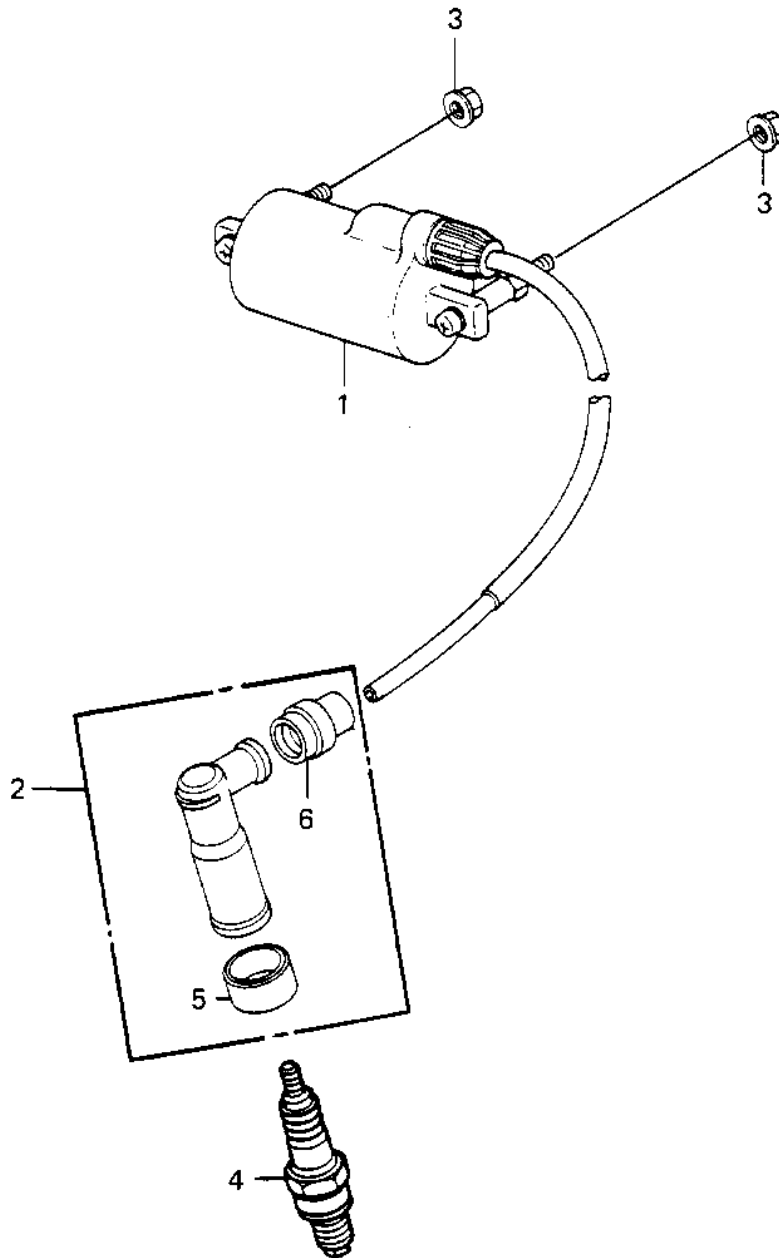

# 1984 Police PARTS DIAGRAM

## IGNITION COIL

E1830-0181

## IGNITION COIL

ITEM NAME	PART NUMBER	QUANTITY
COIL IGNITION (Ref # 1)	21121-1049	1
CAP-ASSY-PLUG (Ref # 2)	21160-1067	1
NUT-6MM (Ref # 3)	92015-1078	2
SPARK PLUG B8ES (Ref # 4)	B8ES	1
GROMMET,PLUG CAP (Ref # 5)	92071-1135	1
GROMMET,HIGH TENSION (Ref # 6)	21131-005	1