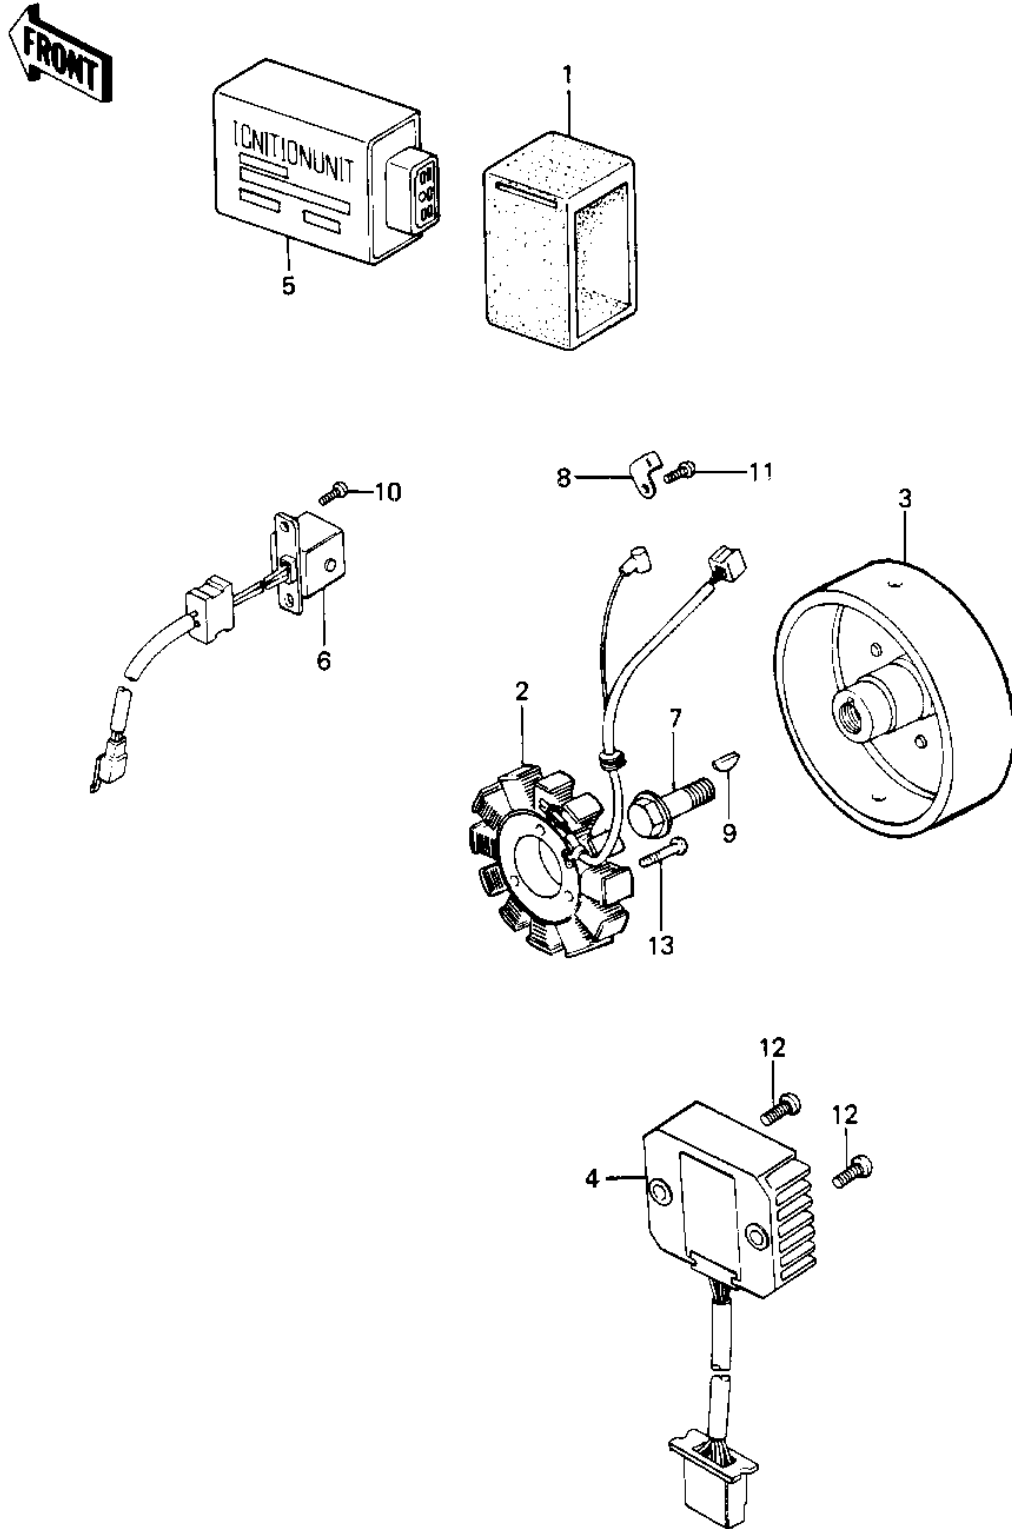

# 1984 Police PARTS DIAGRAM

## IGNITION/GENERATOR/REGULATOR

# 1984 Police PARTS LIST

## IGNITION/GENERATOR/REGULATOR

ITEM NAME	PART NUMBER	QUANTITY
HOLDER (Ref # 1)	13091-1095	1
STATOR ASSY (Ref # 2)	21003-1002	1
ROTOR (Ref # 3)	21007-1106	1
REGULATOR-VOLTAGE (Ref # 4)	21066-1032	1
IGNITER (Ref # 5)	21119-1193	1
COIL-PULSING (Ref # 6)	59026-1018	1
BOLT,10X40 (Ref # 7)	92001-1201	1
CLAMP (Ref # 8)	92037-194	1
WOODRUFF KEY (Ref # 9)	92038-001	1
SCREW PAN HEAD 5X8 (Ref # 10)	220B0508	2
SCREW PAN HEAD 6X8 (Ref # 11)	220B0608	1
SCREW PAN HEAD 6X14 (Ref # 12)	220B0614	2
SCREW PAN HEAD 6X20 (Ref # 13)	220B0620	3