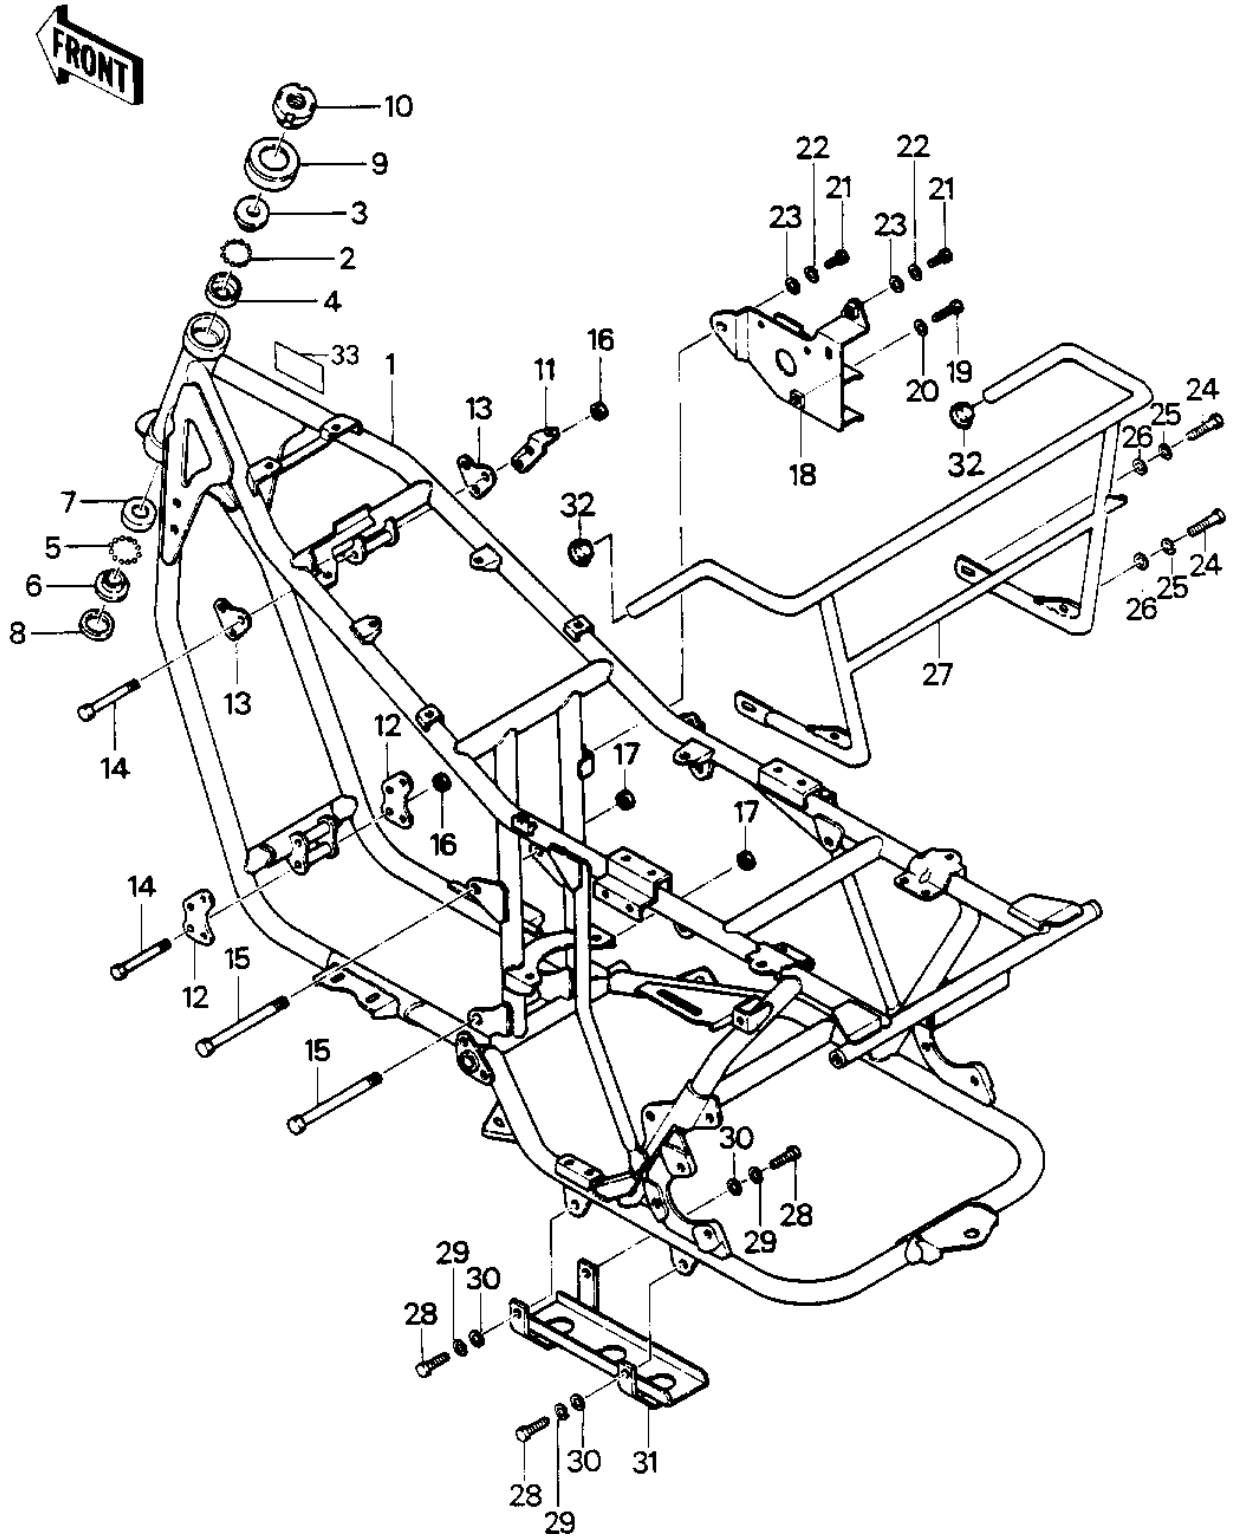

1984 Police PARTS DIAGRAM

FRAME/FRAME FITTINGS

1984 Police PARTS LIST

FRAME/FRAME FITTINGS

ITEM NAME	PART NUMBER	QUANTITY
FRAME (Ref # 1)	32002-4018	1
BALL STEEL 3/16' (Ref # 2)	600A0600	23
CONE,STRG STM BRG,UP (Ref # 3)	92047-014	1
RACE,STRG STM BEARING (Ref # 4)	92048-009	1
BALL STEEL 1/4' (Ref # 5)	600A0800	19
CONE STERNG BERG LOW (Ref # 6)	92047-010	1
RACE STEERING BEARING (Ref # 7)	92048-005	1
SEAL,STEERING STEM (Ref # 8)	44010-027	1
CAP,STEERING STEM (Ref # 9)	46098-012	1
NUT,STEERING STEM (Ref # 10)	92015-4007	1
BRACKET, IGNITION COIL (Ref # 11)	11034-4196	1
BRACKET-ENGINE (Ref # 12)	32029-4022	2
BRACKET-ENGINE (Ref # 13)	32029-4023	2
BOLT-FLANGE (Ref # 14)	92001-1582	7
BOLT, FLANGED, 10X110 (Ref # 15)	92001-1602	2
NUT,LOCK,8MM (Ref # 16)	92015-1124	7
NUT,LOCK,10MM (Ref # 17)	92019-021	2
BRACKET,ELECTRO BASE (Ref # 18)	11034-4216	1
BOLT-UPSET,6X16 (Ref # 19)	112G0616	1
WASHER SPRING 6MM (Ref # 20)	461F0600	1
BOLT-UPSET 6X14 (Ref # 21)	112B0614	2
WASHER SPRING 6MM (Ref # 22)	461F0600	2
WASHER PLAIN 6MM (Ref # 23)	411B0600	2
BOLT-SMALL-UPSET 8X25 (Ref # 24)	115G0825	4
WASHER SPRING 8MM (Ref # 25)	461F0800	4
WASHER PLAIN 8MM (Ref # 26)	410B0800	4
GUARD,REAR (Ref # 27)	55020-4037	1
BOLT, HEX HEAD, 8 X 20 (Ref # 28)	114B0820	3
WASHER SPRING 8MM (Ref # 29)	461F0800	3

1984 Police PARTS LIST

FRAME/FRAME FITTINGS

ITEM NAME	PART NUMBER	QUANTITY
WASHER PLAIN 8MM (Ref # 30)	410B0800	3
GUARD (Ref # 31)	55020-4016	1
PLUG,RR-GUARD (Ref # 32)	92066-4006	2
LABEL,SPECIFICATION (Ref # 33)	56037-4014	1