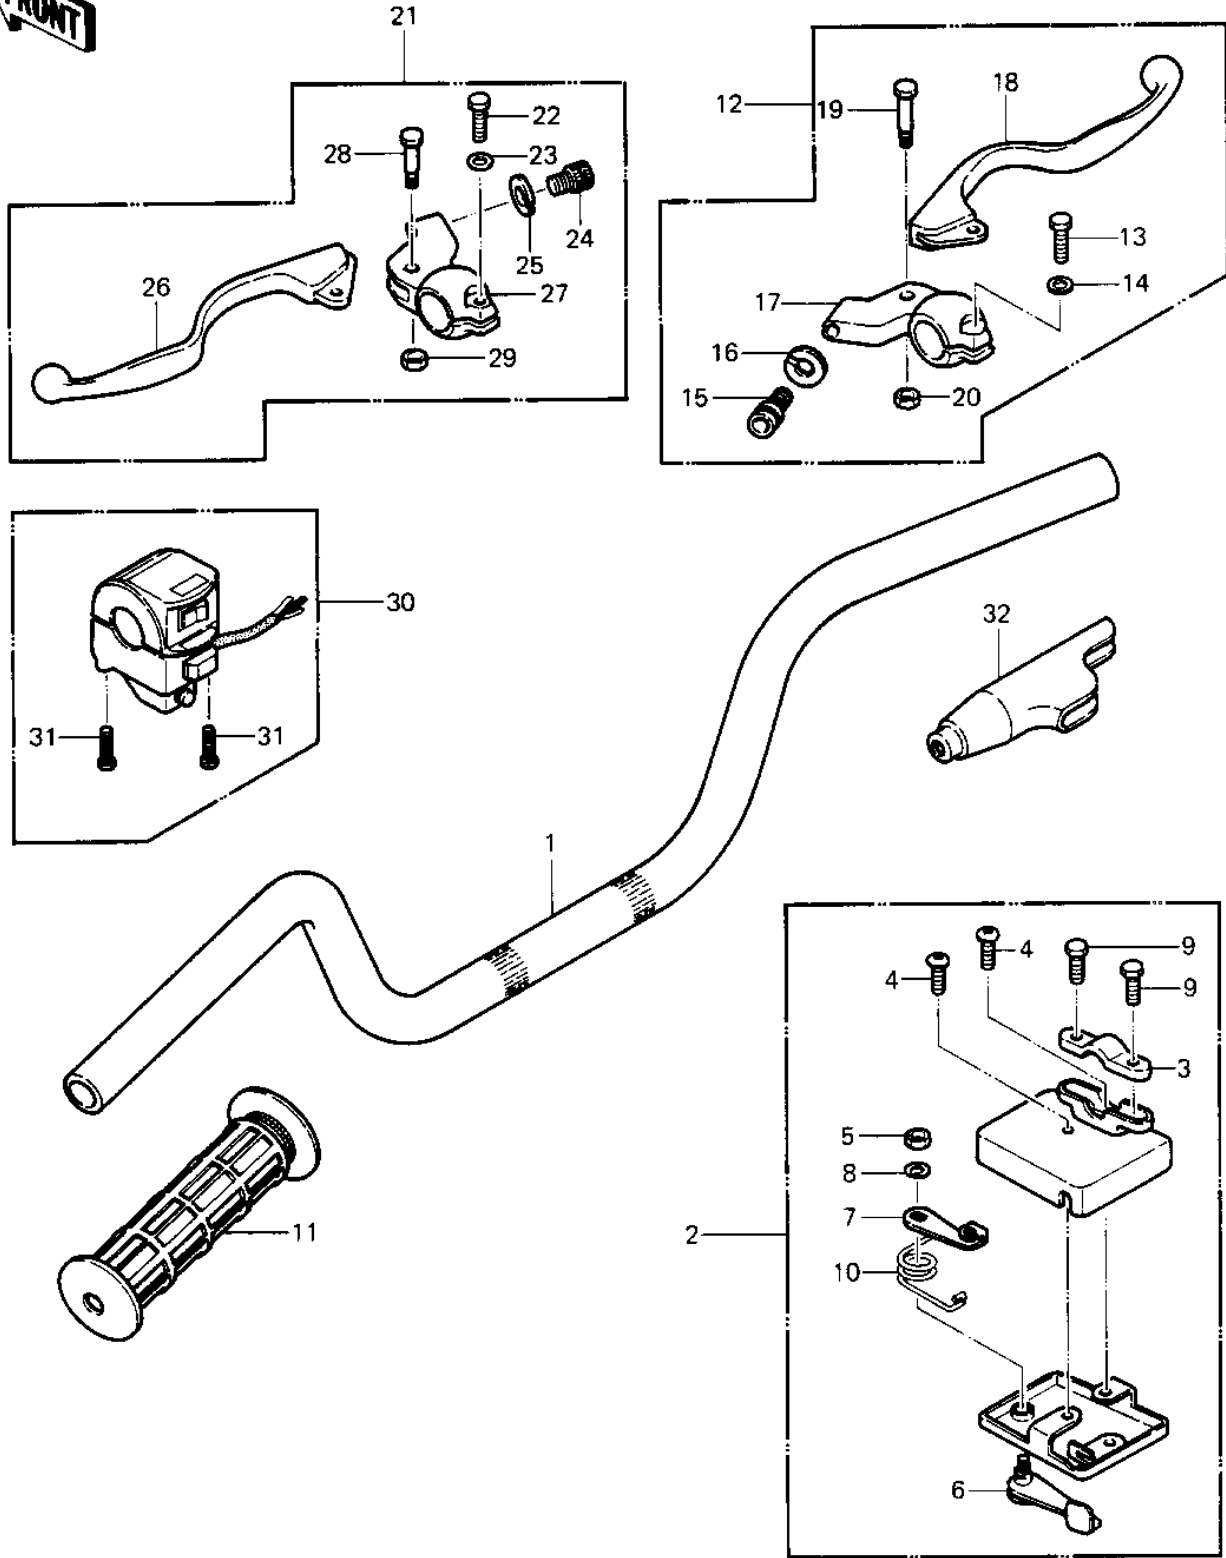

1984 Police PARTS DIAGRAM

HANDLEBAR

1051-

1984 Police PARTS LIST

HANDLEBAR

ITEM NAME	PART NUMBER	QUANTITY
HANDLEBAR (Ref # 1)	46003-4004	1
LEVER-ASSY-THROTTLE (Ref # 2)	39074-4001	1
HOLDER,THROTTLE LEVER (Ref # 3)	13091-4002	1
SCREW PAN HEAD 6X10 (Ref # 4)	220B0610	2
NUT 6MM (Ref # 5)	311B0600	1
LEVER THROTTLE OUTER (Ref # 6)	39075-4001	1
LEVER THROTTLE INNER (Ref # 7)	39075-4002	1
WASHER SPRING 6MM (Ref # 8)	461F0600	1
BOLT HEX HEAD (Ref # 9)	92001-4011	2
SPRING RETURN (Ref # 10)	92081-4007	1
GRIP,RH (Ref # 11)	46075-4003	2
LEVER ASSY,FRONT BRK (Ref # 12)	46076-1010	1
BOLT HEX HEAD 6X25 (Ref # 13)	110N0625	1
WASHER PLAIN 6MM (Ref # 14)	410B0600	1
SCREW CABLE ADJUST (Ref # 15)	46055-003	1
NUT-LOCK (Ref # 16)	46056-005	1
HOLDER,FR LEVER,F.BLK (Ref # 17)	46060-011-21	1
LEVER,FRONT BRAKE (Ref # 18)	46092-1014	1
BOLT,HEX HEAD,5X22 (Ref # 19)	92007-046	1
NUT-LOCK,5MM (Ref # 20)	92019-014	1
LEVER ASSY,CLUTCH (Ref # 21)	46076-1011	1
BOLT HEX HEAD 6X25 (Ref # 22)	110N0625	1
WASHER PLAIN 6MM (Ref # 23)	410B0600	1
SCREW CABLE ADJUST (Ref # 24)	46055-003	1
NUT-LOCK (Ref # 25)	46056-005	1
LEVER,CLUTCH (Ref # 26)	46092-1015	1
HOLDER,CL LEVER,F.BLK (Ref # 27)	46094-015-21	1
BOLT,HEX HEAD,5X22 (Ref # 28)	92007-046	1
NUT-LOCK,5MM (Ref # 29)	92019-014	1