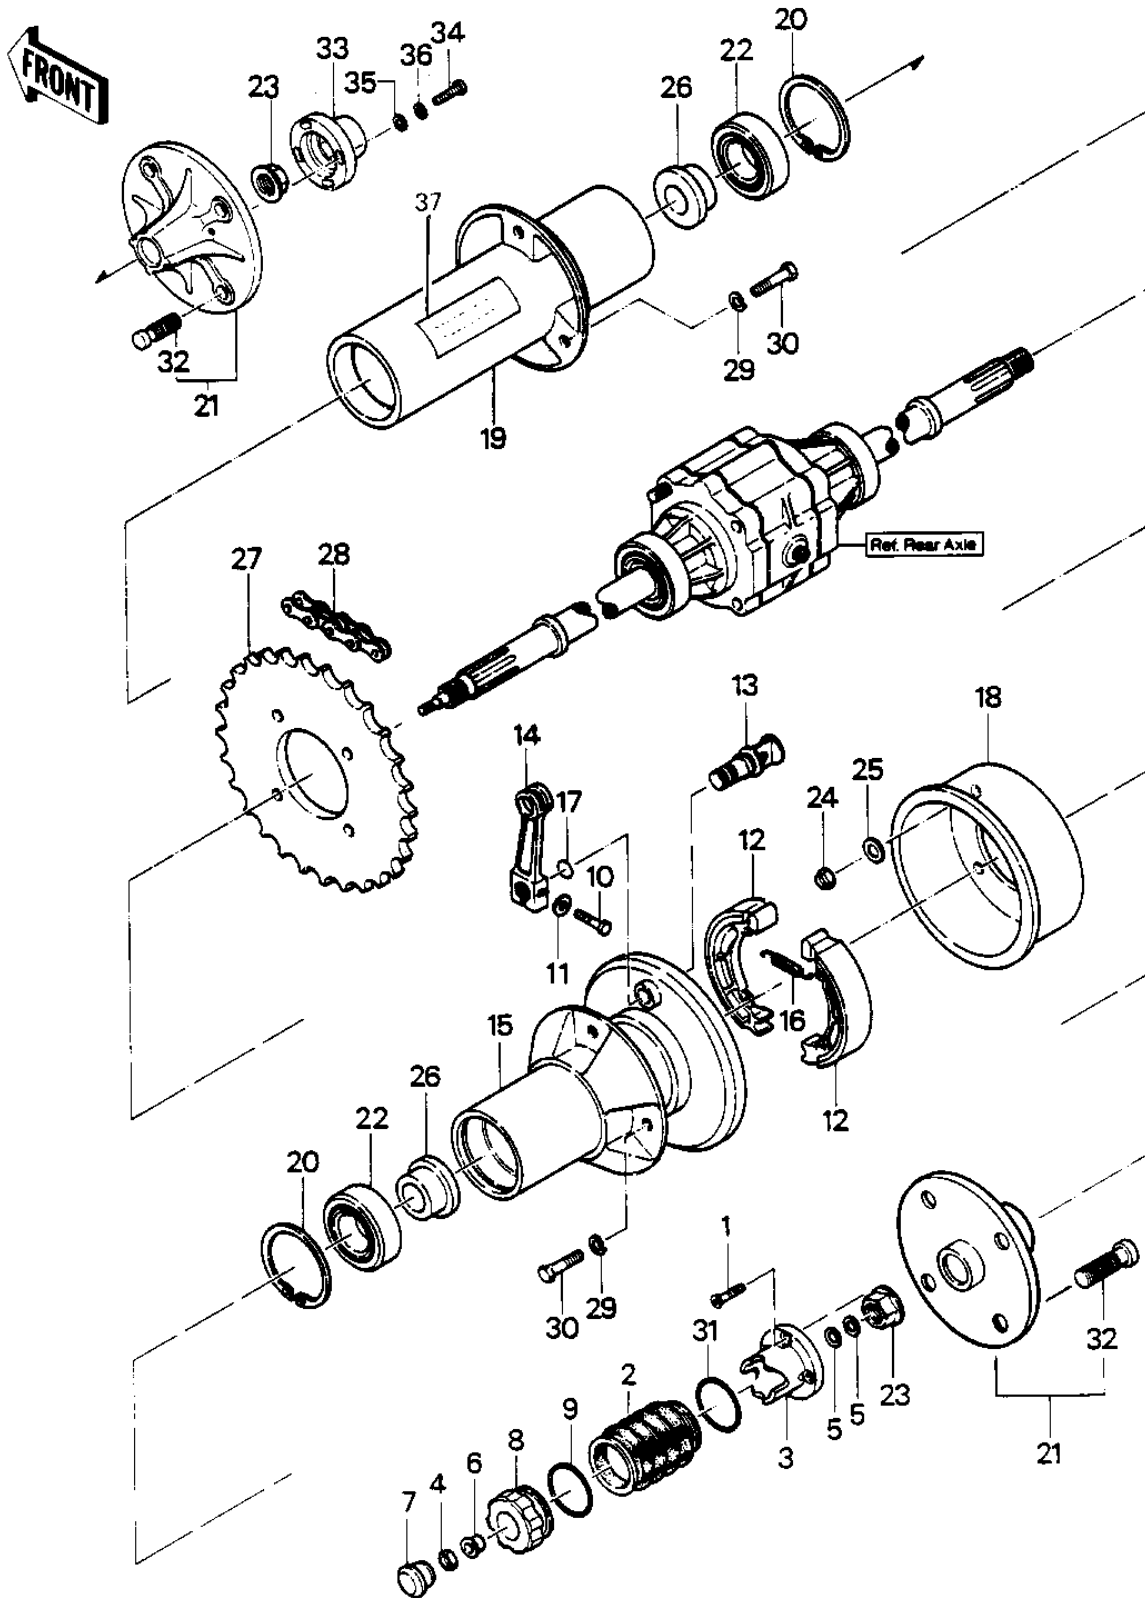

1984 Police PARTS DIAGRAM

REAR HUB/BRAKE/CHAIN

1051

1984 Police PARTS LIST

REAR HUB/BRAKE/CHAIN

ITEM NAME	PART NUMBER	QUANTITY
SCREW CNTSNK HD 5X16 (Ref # 1)	221B0516A	4
BOOT (Ref # 2)	49006-4005	1
CAM (Ref # 3)	49060-4001	1
NUT-LOCK,5MM (Ref # 4)	92019-014	1
WASHER,PLAIN,5MM (Ref # 5)	92022-241	AR
COLLAR (Ref # 6)	92027-4030	1
PLUG,FRAME END (Ref # 7)	92066-1027	1
KNOB (Ref # 8)	92077-4002	1
SPRING (Ref # 9)	92081-1177	1
BOLT-UPSET (Ref # 10)	112G0622	1
WASHER PLAIN 6MM (Ref # 11)	411B0600	1
SHOE-BRAKE (Ref # 12)	41048-1068	2
CAM SHAFT,BRAKE (Ref # 13)	41050-1002	1
LEVER BRAKE CAM (Ref # 14)	41053-1022	1
PANEL RR-BRAKE (Ref # 15)	42016-4008	1
SPRING-BRAKE SHOE (Ref # 16)	42020-004	2
"O" RING,15MM (Ref # 17)	670B2015	1
DRUM,HUB-RR (Ref # 18)	41038-4017	1
HOUSING BEARING R-HUB (Ref # 19)	41046-4008	1
CIRCRIP-TYPE-C,68MM (Ref # 20)	481J6800	2
RR-HUB,FORGED (Ref # 21)	49030-4011	2
BEARING (Ref # 22)	601A6008UU	2
NUT,FLANGED&LOCK,18MM (Ref # 23)	92015-4024	2
NUT,10MM (Ref # 24)	92015-1429	4
WASHER,10.5X18X2.5 (Ref # 25)	92022-1453	4
COLLAR,AXLE (Ref # 26)	92027-4029	2
SPROCKET-HUB,50T (Ref # 27)	42041-4008	1
CHAIN,EK520SH-0,98L (Ref # 28)	92057-4011	1
WASHER SPRING 10MM (Ref # 29)	461F1000	6

1984 Police PARTS LIST

REAR HUB/BRAKE/CHAIN

ITEM NAME	PART NUMBER	QUANTITY
BOLT (Ref # 30)	92001-160	6
SPRING,L=141 (Ref # 31)	92081-1570	1
BOLT,LUG (Ref # 32)	92001-4006	8
CAP (Ref # 33)	11012-4005	1
SCREW PAN HEAD 5X20 (Ref # 34)	220B0520	4
WASHER PLAIN 5MM (Ref # 35)	410B0500	4
WASHER SPRING 5MM (Ref # 36)	461F0500	4
LABEL-DO NOT CARRY (Ref # 37)	56040-4009	1