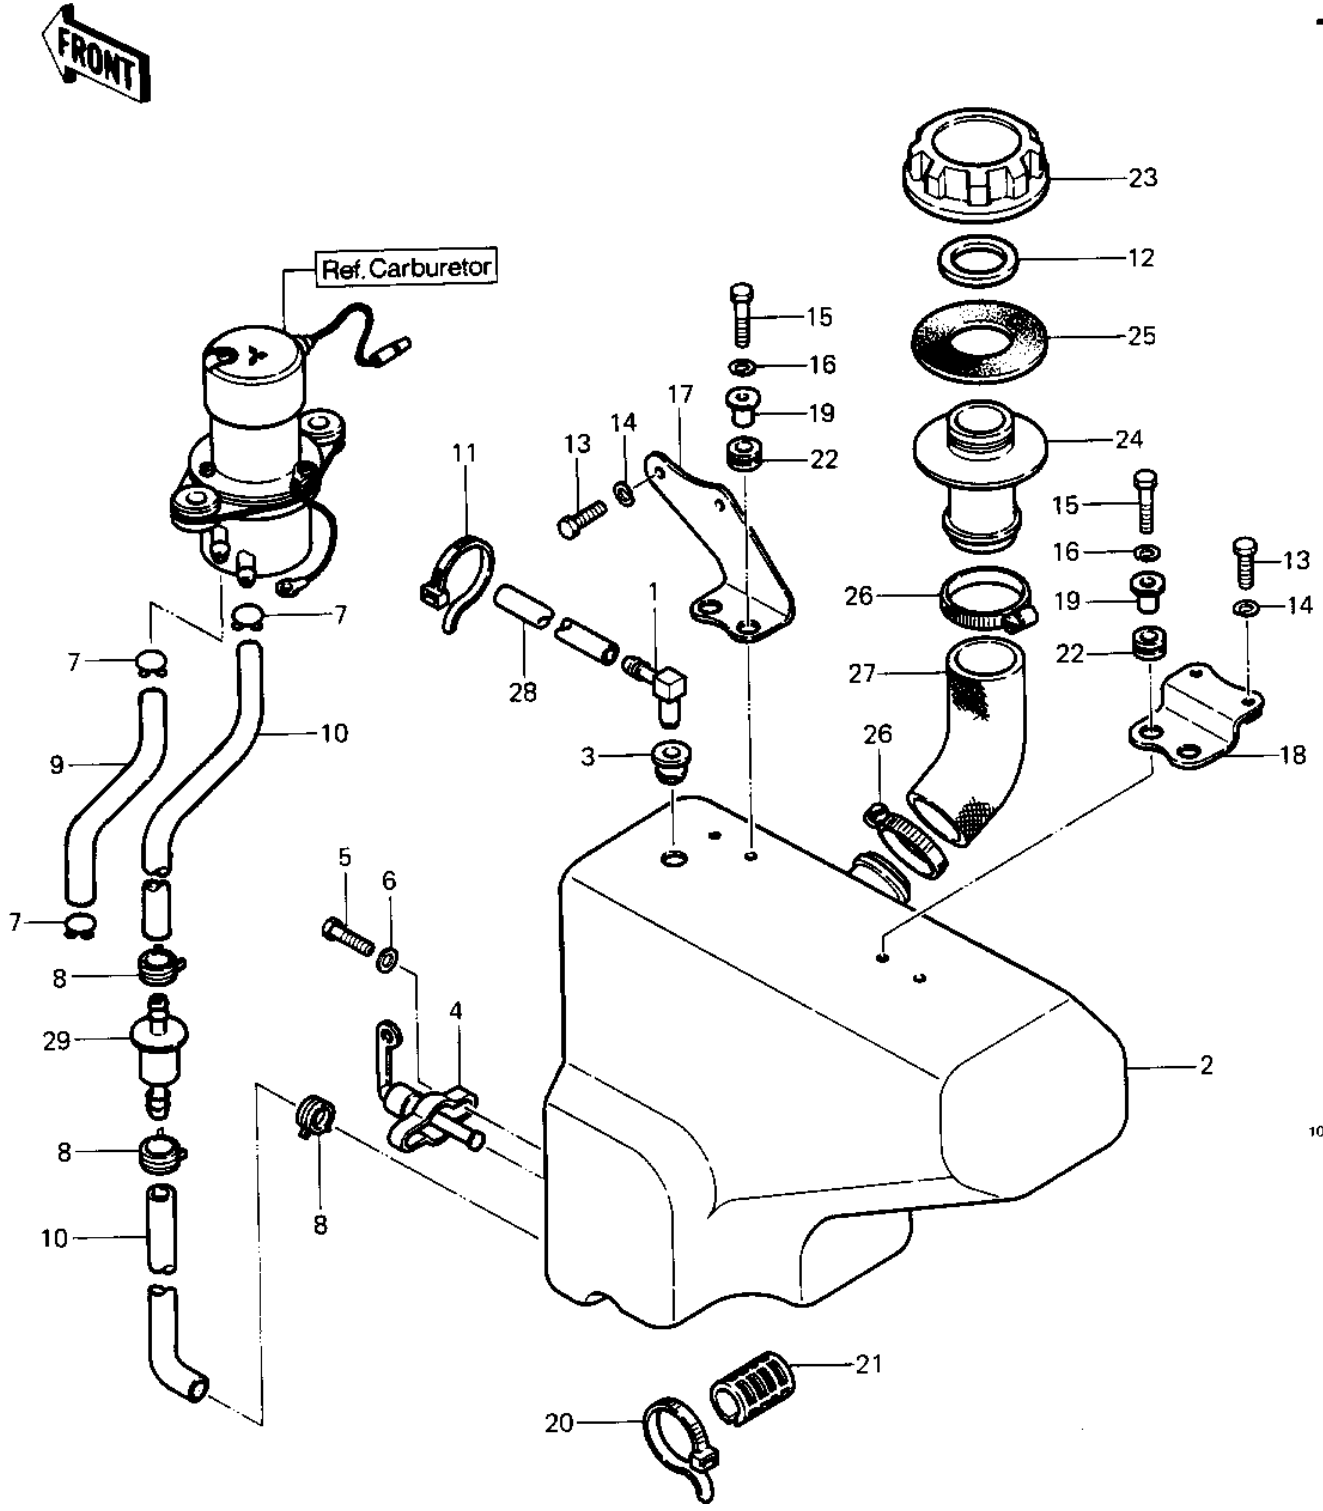

# 1984 Police PARTS DIAGRAM

## FUEL TANK

# 1984 Police PARTS LIST

## FUEL TANK

ITEM NAME	PART NUMBER	QUANTITY
BREATHER (Ref # 1)	14069-003	1
TANK-FUEL,GRAY (Ref # 2)	51001-4005-8L	1
DAMPER,FUEL TANK (Ref # 3)	92075-4029	1
TAP-ASSY-FUEL (Ref # 4)	51023-1115	1
BOLT-HEX HEAD,6X16 (Ref # 5)	92001-114	2
WASHER-PLAIN (Ref # 6)	92022-183	2
CLAMP,TUBE (Ref # 7)	92037-1682	3
CLAMP (Ref # 8)	92037-4009	3
TUBE,5.3X10.5X450 (Ref # 9)	92059-4030	1
TUBE,5.3X10.5X85 (Ref # 10)	92059-4029	5
BAND (Ref # 11)	92072-4004	5
GASKET,FUEL TANK CAP (Ref # 12)	11009-3020	1
BOLT-UPSET 6X14 (Ref # 13)	112B0614	4
WASHER SPRING 6MM (Ref # 14)	461F0600	4
BOLT-UPSET,6X20 (Ref # 15)	112G0620	4
WASHER SPRING 6MM (Ref # 16)	461F0600	4
BRACKET-TANK (Ref # 17)	32052-4006	1
BRACKET-TANK (Ref # 18)	32052-4007	1
COLLAR (Ref # 19)	92027-1045	4
BAND (Ref # 20)	92072-3505	2
DAMPER RUBBER (Ref # 21)	92075-084	2
DAMPER RUBBER (Ref # 22)	92075-277	4
CAP,FUEL TANK (Ref # 23)	51049-3001	1
FILLER,FUEL TANK (Ref # 24)	59231-3001	1
WASHER-RUBBER (Ref # 25)	92022-4024	1
HOSE CLAMP (Ref # 26)	92037-3009	2
TUBE,TANK (Ref # 27)	92059-4013	1
TUBE-BREATHER (Ref # 28)	92059-4027	1
FILTER-FUEL (Ref # 29)	49019-4001	1