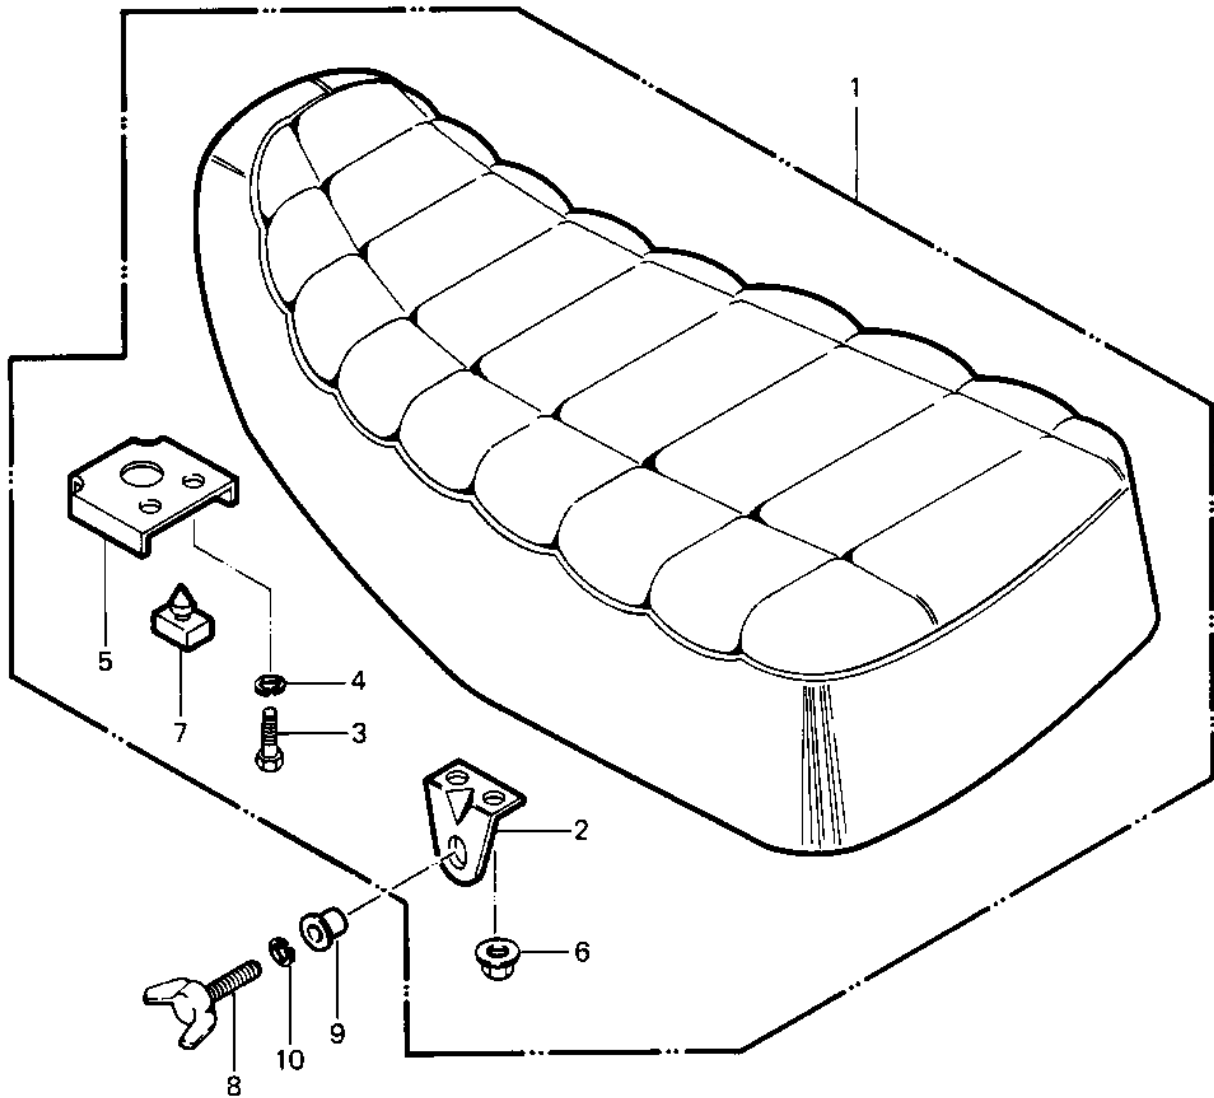

# 1984 Police PARTS DIAGRAM

SEAT

1051

# 1984 Police PARTS LIST

## SEAT

ITEM NAME	PART NUMBER	QUANTITY
SEAT-ASSY,WHITE LOGO (Ref # 1)	53001-4009	1
BRACKET (Ref # 2)	11034-1617	2
BOLT-UPSET,6X16 (Ref # 3)	112G0616	2
WASHER SPRING 6MM (Ref # 4)	461F0600	2
HOOK,SEAT (Ref # 5)	27012-4008	1
NUT-6MM (Ref # 6)	92015-1078	4
DAMPER RUBBER (Ref # 7)	92075-099	2
BOLT,CLNR ELEMENT (Ref # 8)	92003-199	2
COLLAR,L=5 (Ref # 9)	92027-4020	2
WASHER SPRING 6MM (Ref # 10)	461F0600	2