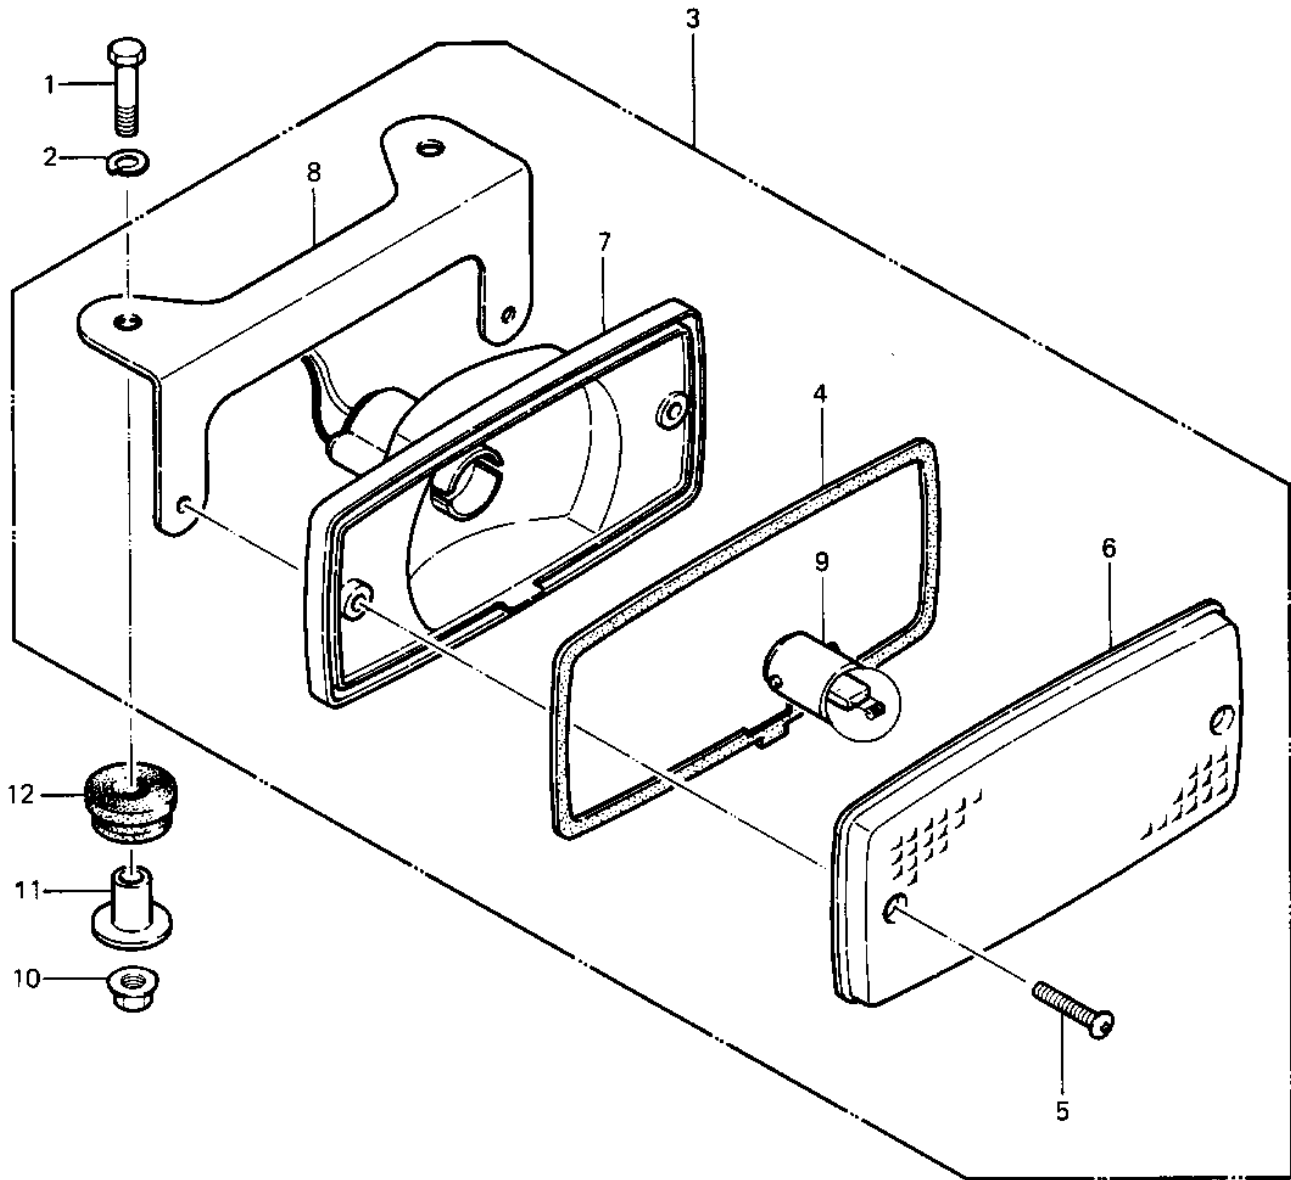

1984 Police PARTS DIAGRAM

TAILLIGHT

10E

1984 Police PARTS LIST

TAILLIGHT

ITEM NAME	PART NUMBER	QUANTITY
BOLT-UPSET,6X20 (Ref # 1)	112G0620	2
WASHER SPRING 6MM (Ref # 2)	461F0600	2
LAMP-ASSY-TAIL (Ref # 3)	23024-4002	1
GASKET (Ref # 4)	11009-4004	1
SCREW-PAN-CROS (Ref # 5)	220B0420	2
LENS,TAIL LAMP (Ref # 6)	23026-4003	1
BODY-COMP-TAIL LAMP (Ref # 7)	23027-4001	1
BRACKET-TAIL LAMP (Ref # 8)	23036-4004	1
BULB,12V 4CP (Ref # 9)	92069-1012	1
NUT-6MM (Ref # 10)	92015-1078	2
COLLAR (Ref # 11)	92027-1045	2
DAMPER RUBBER (Ref # 12)	92075-277	2