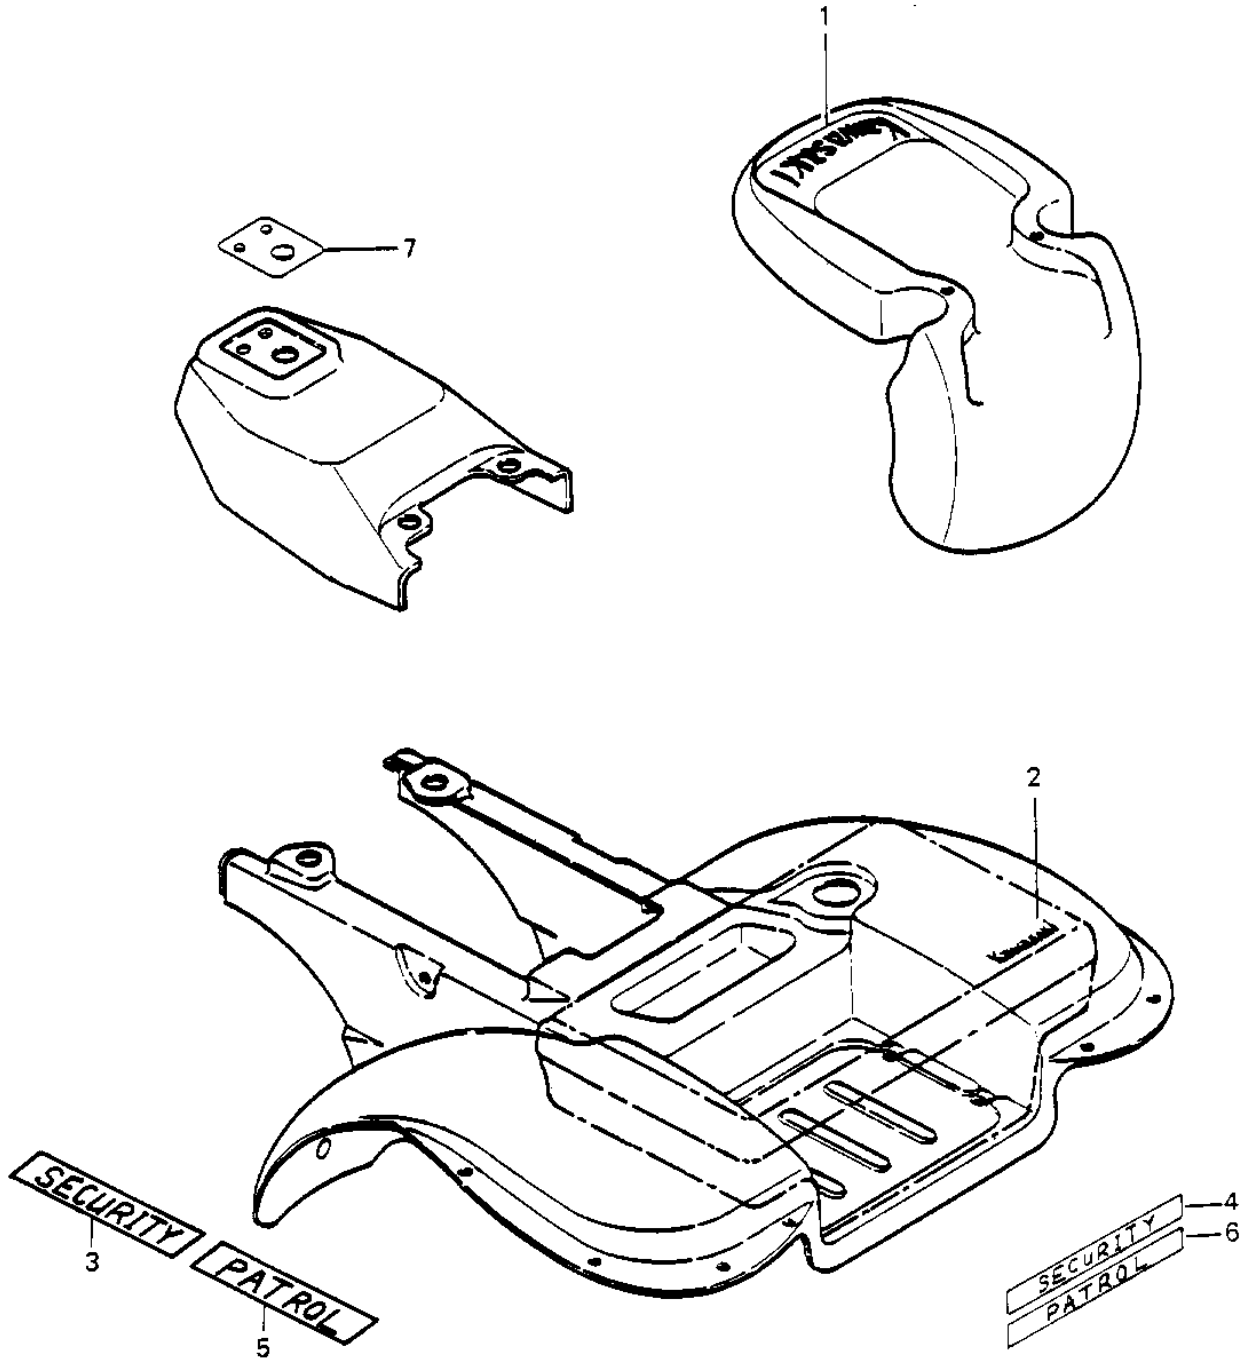

# 1984 Police PARTS DIAGRAM

LABELS

# 1984 Police PARTS LIST

## LABELS

ITEM NAME	PART NUMBER	QUANTITY
EMBLEM (Ref # 1)	56014-4011	1
EMBLEM,KAWASAKI (Ref # 2)	56014-4041	1
MARK,SECURITY,LARGE (Ref # 3)	56018-4031	2
MARK,SECURITY,SM (Ref # 4)	56018-4032	1
MARK,PATROL,LARGE (Ref # 5)	56018-4033	2
MARK,PATROL,SMALL (Ref # 6)	56018-4034	1
LABEL,SWITCH PLATE (Ref # 7)	56030-4008	1