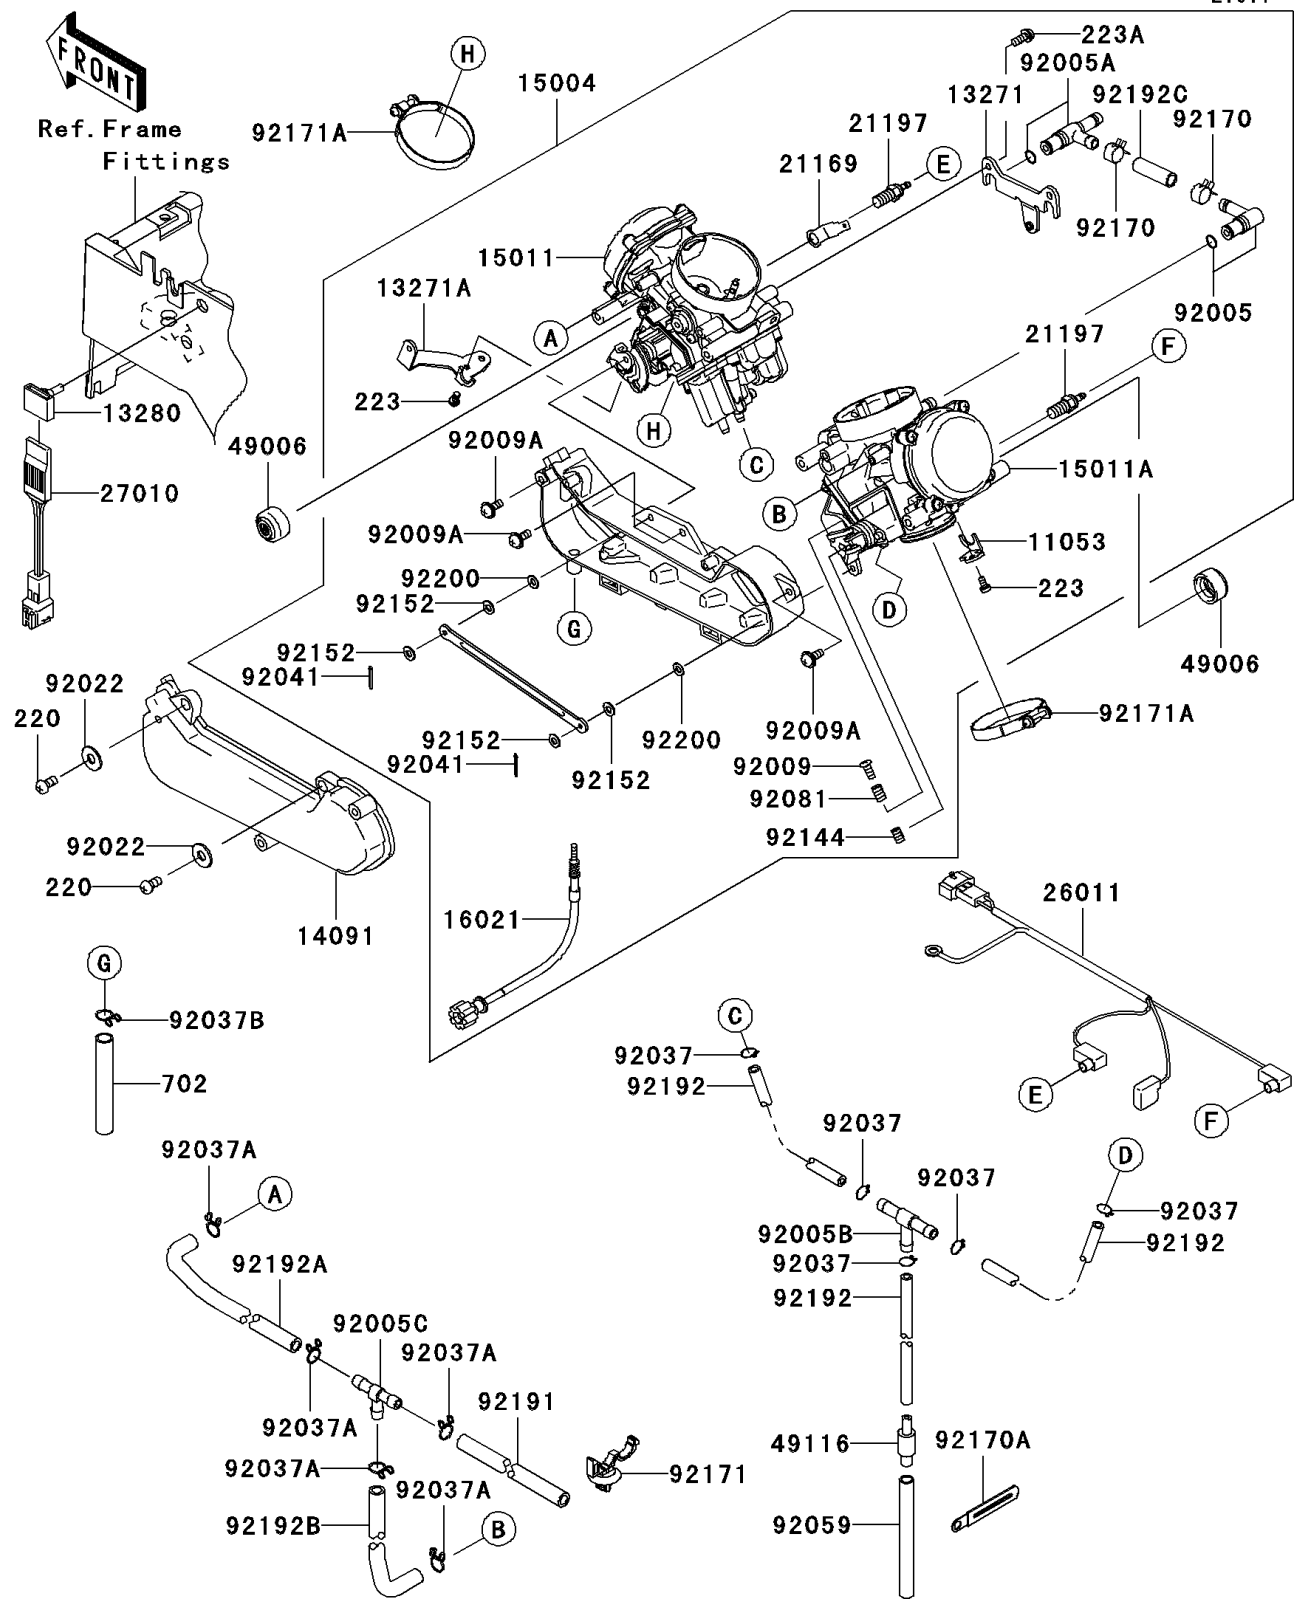

# 2008 Teryx® 750 4x4 NRA OUTDOORS™ PARTS DIAGRAM

Carburetor

E1611

### Carburetor

ITEM NAME	PART NUMBER	QUANTITY
BRACKET (Ref # 11053)	11053-1606	1
PLATE (Ref # 13271)	13271-0750	1
PLATE (Ref # 13271A)	13271-0751	1
HOLDER,CARBURETOR (Ref # 13280)	13280-1253	1
COVER (Ref # 14091)	14091-0360	1
CARBURETOR-ASSY,CVKR34 (Ref # 15004)	15004-0017	1
CARBURETOR,FR (Ref # 15011)	15011-0126	1
CARBURETOR,RR (Ref # 15011A)	15011-0127	1
SCREW-THROTTLE STOP (Ref # 16021)	16021-0011	1
TERMINAL (Ref # 21169)	21169-0001	1
HEATER (Ref # 21197)	21197-1006	2
WIRE-LEAD (Ref # 26011)	26011-0229	1
SWITCH (Ref # 27010)	27010-0013	1
BOOT,STARTER CABLE (Ref # 49006)	49006-1353	2
VALVE-ASSY (Ref # 49116)	49116-1126	1
FITTING (Ref # 92005)	92005-0029	1
FITTING (Ref # 92005A)	92005-0030	1
FITTING,TUBE,T-TYPE (Ref # 92005B)	92005-1017	1
FITTING,T-TYPE (Ref # 92005C)	92005-1119	1
SCREW,SYNCHRONIZE (Ref # 92009)	92009-1858	1
SCREW (Ref # 92009A)	92009-1878	4
WASHER,5.2X13X1 (Ref # 92022)	92022-1380	2
CLAMP,TUBE (Ref # 92037)	92037-010	5
CLAMP,TUBE (Ref # 92037A)	92037-147	5
CLAMP,TUBE (Ref # 92037B)	92037-1972	1
COTTER (Ref # 92041)	92041-1061	2
TUBE,7X10X100 (Ref # 92059)	92059-1736	1
SPRING (Ref # 92081)	92081-1620	1
SPRING (Ref # 92144)	92144-1451	1

### Carburetor

ITEM NAME	PART NUMBER	QUANTITY
COLLAR (Ref # 92152)	92152-0268	4
CLAMP,TUBE (Ref # 92170)	92170-1051	2
CLAMP (Ref # 92170A)	92170-1514	1
CLAMP (Ref # 92171)	92171-0453	1
CLAMP (Ref # 92171A)	92171-0722	2
TUBE,7X11X470 (Ref # 92191)	92191-1531	1
TUBE,4.5X8X120 (Ref # 92192)	92192-0141	3
TUBE,AIR-VENT,FR (Ref # 92192A)	92192-0276	1
TUBE,CARB.-FITTING (Ref # 92192B)	92192-0454	1
TUBE (Ref # 92192C)	92192-0606	1
WASHER,LINK ARM,PLASTIC (Ref # 92200)	92200-1432	2
SCREW-PAN-CROS,4X8 (Ref # 220)	220AA0408	2
SCREW-PAN-WS-CROS,4X8 (Ref # 223)	223AA0408	2
SCREW-PAN-WS-CROS,5X14 (Ref # 223A)	223AA0514	2
TUBE-RUBBER (Ref # 702)	702A09080	1