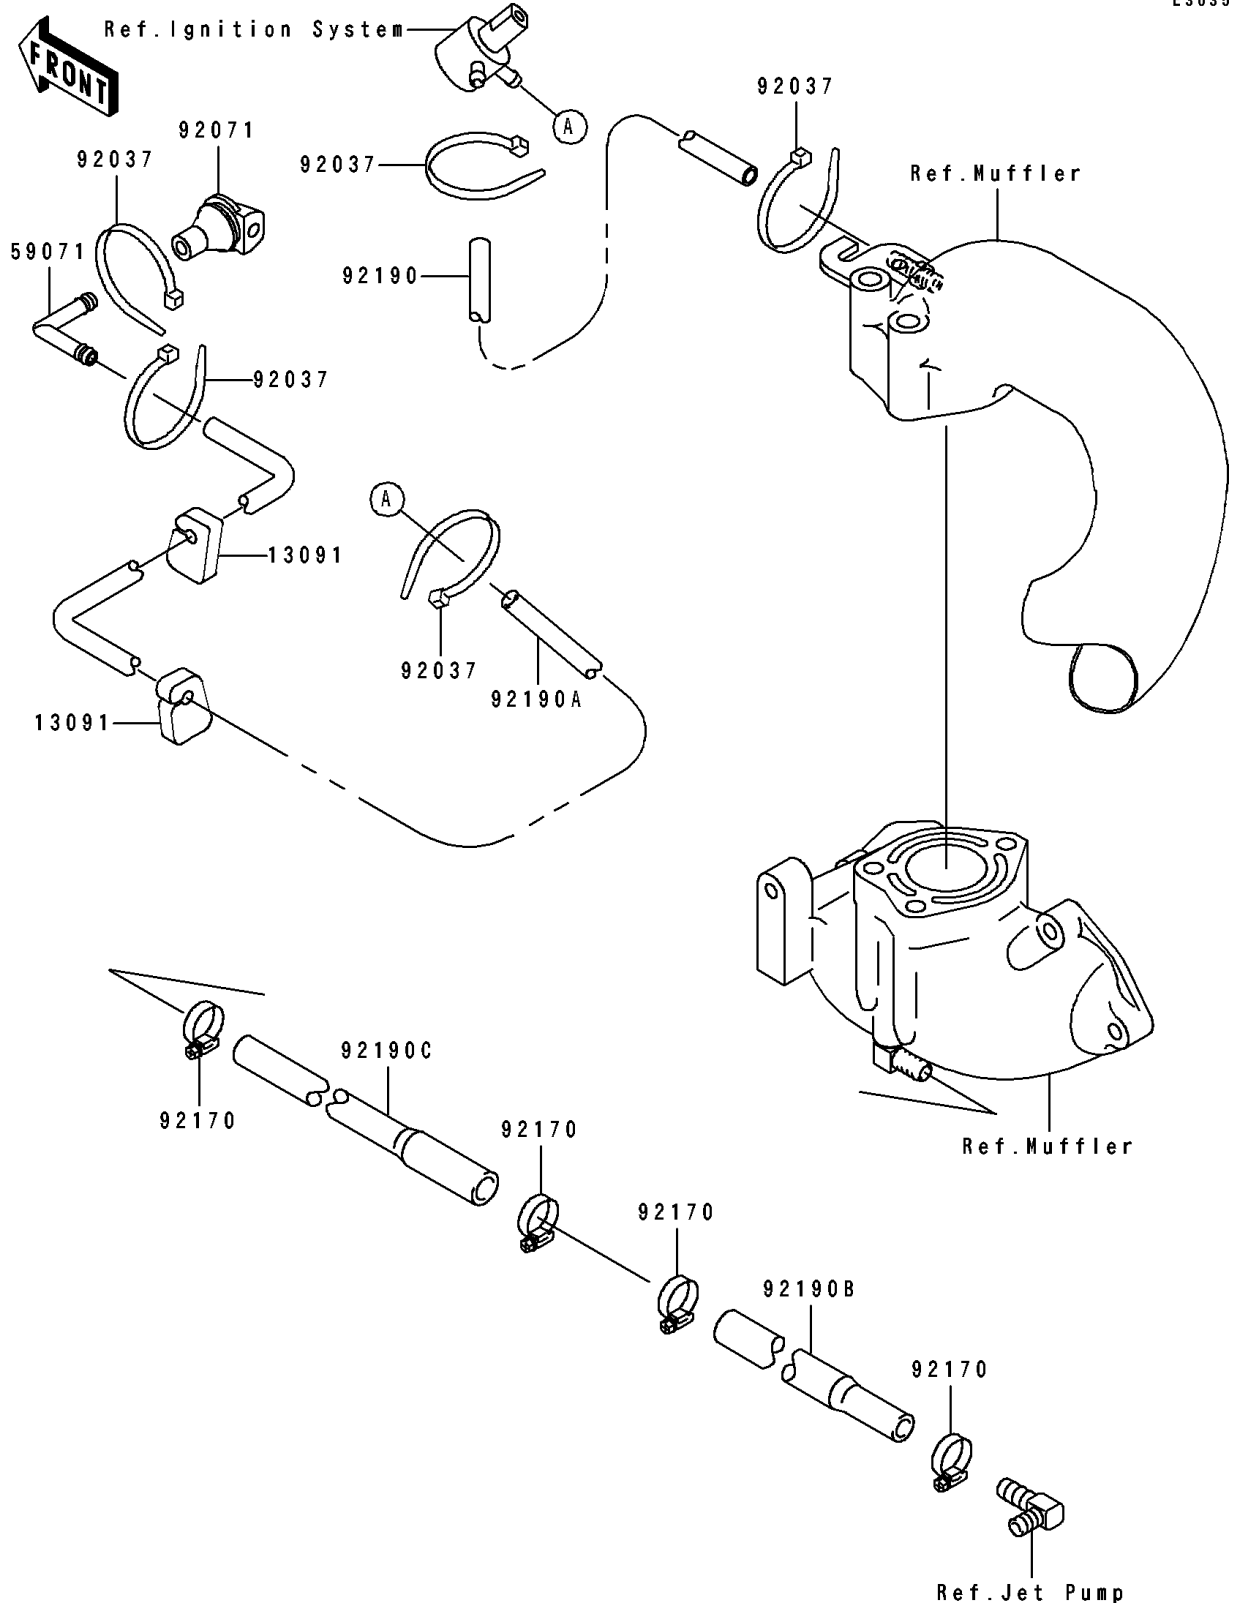

1994 XiR PARTS DIAGRAM

Cooling

E3035

1994 XiR PARTS LIST

Cooling

ITEM NAME	PART NUMBER	QUANTITY
HOLDER (Ref # 13091)	13091-3712	2
JOINT (Ref # 59071)	59071-3706	1
CLAMP (Ref # 92037)	92037-1173	5
GROMMET (Ref # 92071)	92071-3736	1
CLAMP (Ref # 92170)	92170-3718	4
TUBE,5.8X10.8X500 (Ref # 92190)	92190-3846	1
TUBE,5.8X10.8X730 (Ref # 92190A)	92190-3899	1
TUBE,JET PUMP-HULL (Ref # 92190B)	92190-3915	1
TUBE (Ref # 92190C)	92190-3964	1