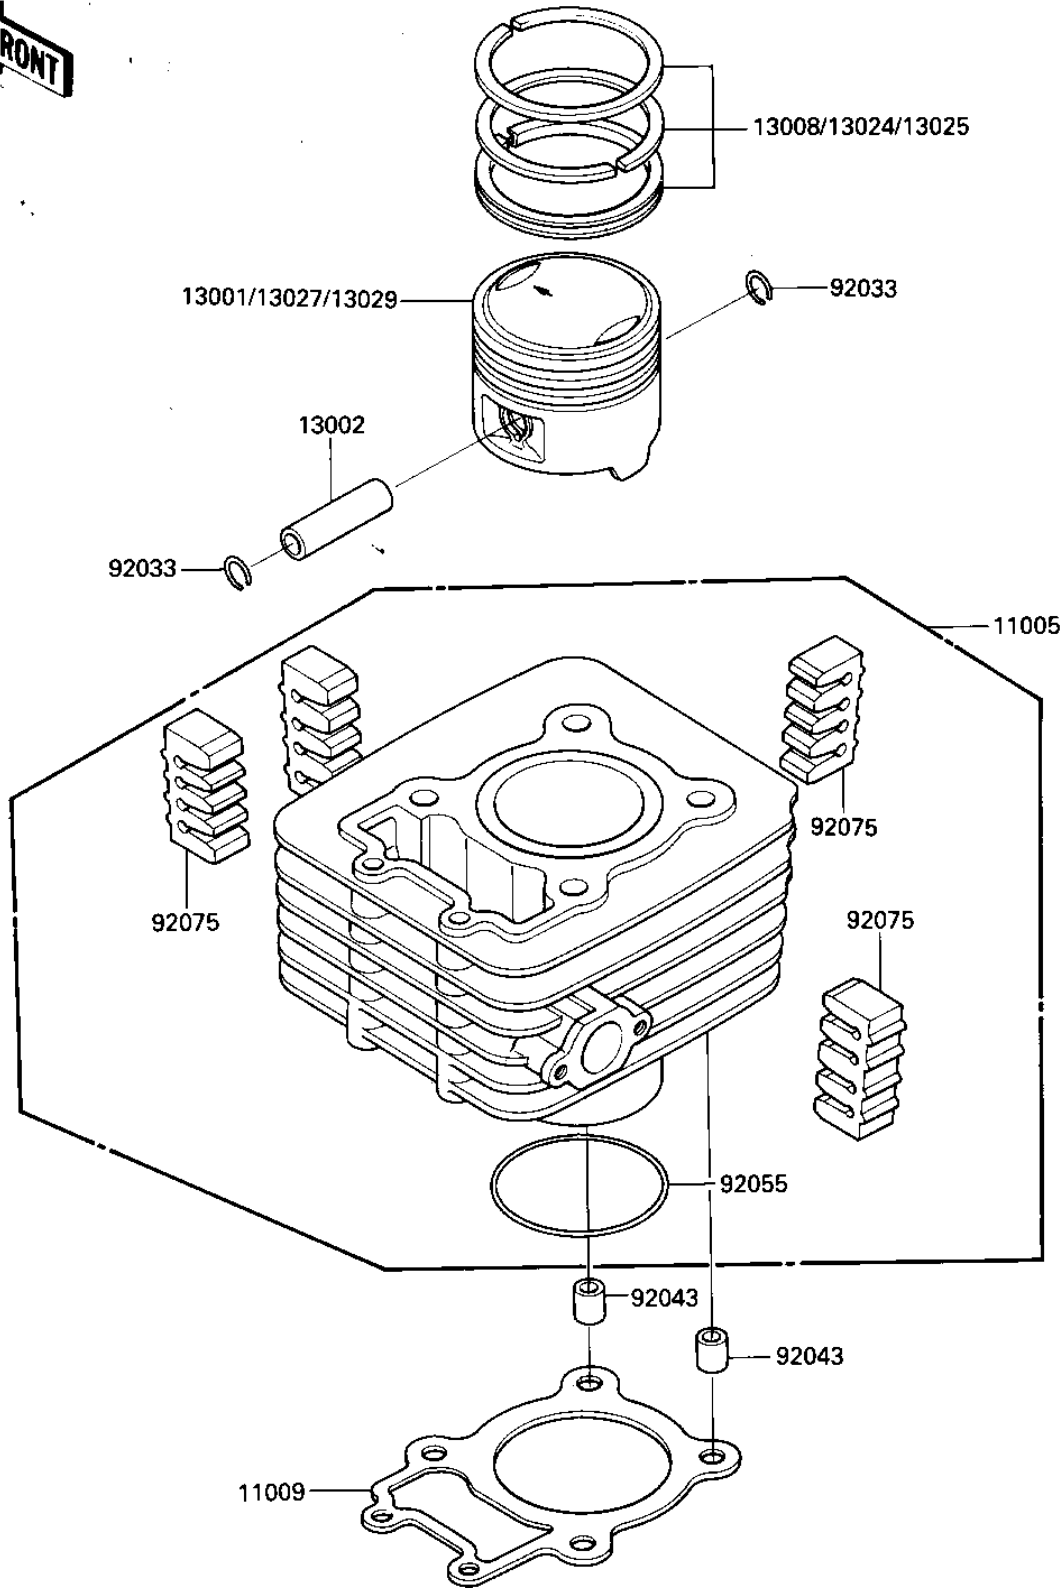

1985 Bayou 185 PARTS DIAGRAM

CYLINDER/PISTON

E1120-0066

1985 Bayou 185 PARTS LIST

CYLINDER/PISTON

ITEM NAME	PART NUMBER	QUANTITY
CYLINDER-ENGINE (Ref # 11005)	11005-1396	1
GASKET,CYLINDER BASE (Ref # 11009)	11009-1450	1
PISTON-ENGINE,STD (Ref # 13001)	13001-1182	1
PIN-PISTON (Ref # 13002)	13002-1001	1
RING-SET-PISTON,STD (Ref # 13008)	13008-1060	1
RING-SET PISTON LL,O/ (Ref # 13024)	13024-1060	1
RING-SET PISTON L,O/S (Ref # 13025)	13025-1060	1
PISTON-ENGINE LL,O/S (Ref # 13027)	13027-1126	1
PISTON-ENGINE L,O/S 0 (Ref # 13029)	13029-1125	1
RING-SNAP,PISTON PIN (Ref # 92033)	92033-1151	2
PIN,DOWEL,10X8.2X14 (Ref # 92043)	92043-1037	2
RING-O,68.6MM (Ref # 92055)	92055-1178	1
DAMPER (Ref # 92075)	92075-1657	4