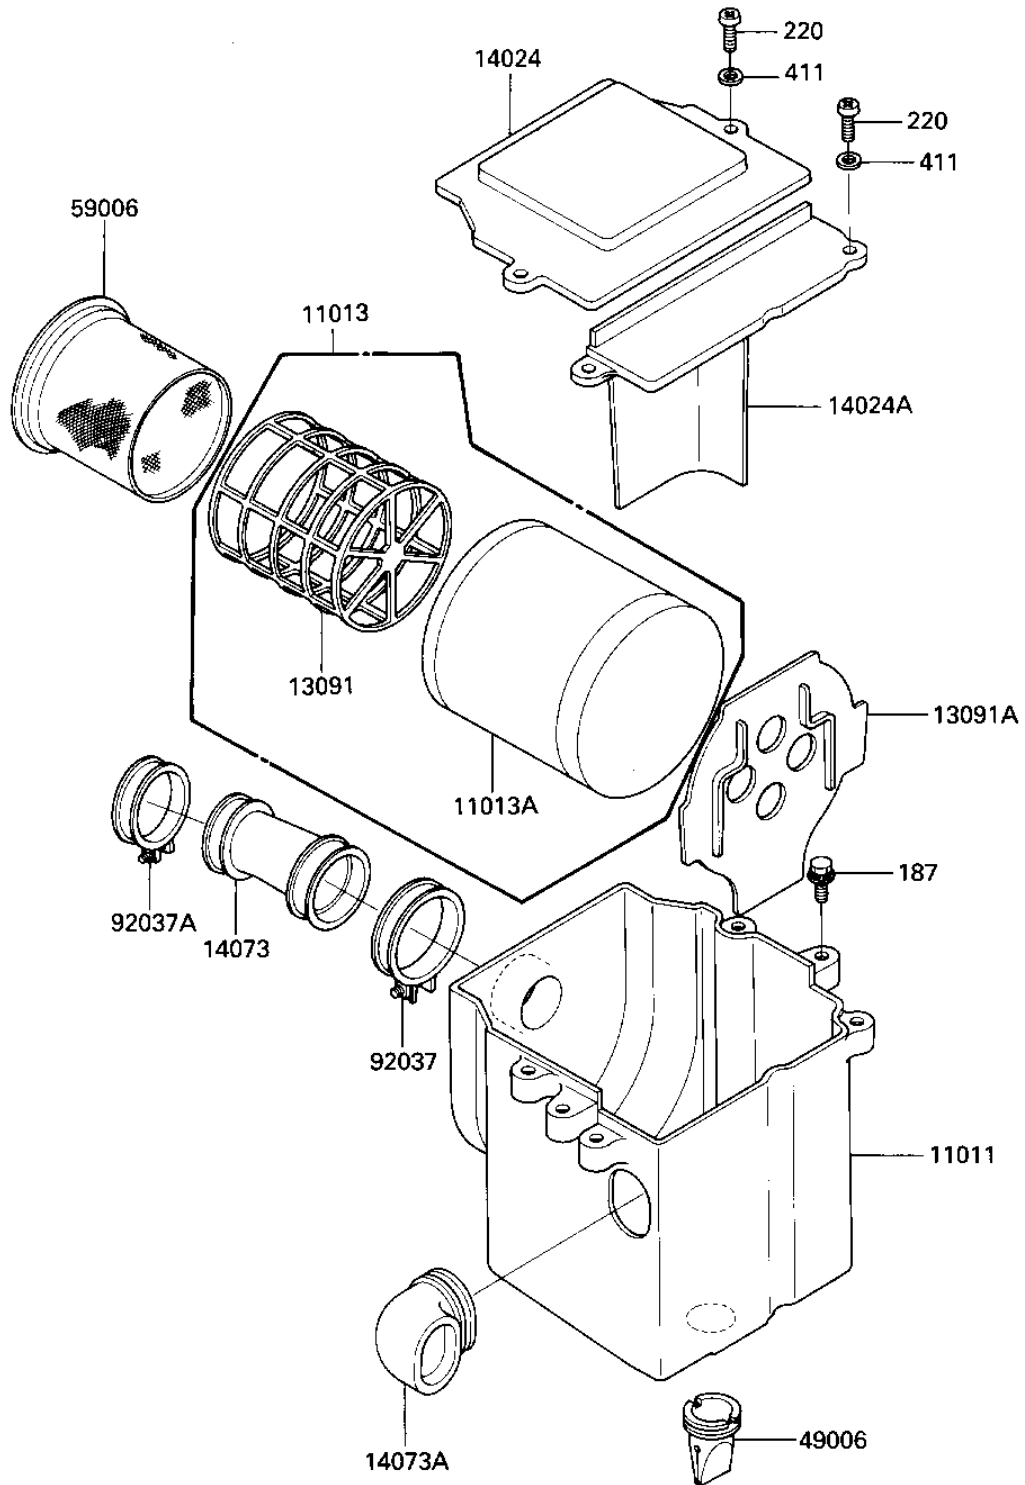

1985 Bayou 185 PARTS DIAGRAM

AIR CLEANER

E1130-0180

1985 Bayou 185 PARTS LIST

AIR CLEANER

ITEM NAME	PART NUMBER	QUANTITY
CASE-AIR FILTER (Ref # 11011)	11011-1185	1
ELEMENT,AIR CLNR (Ref # 11013)	11013-1053	1
ELEMENT-AIR FILTER (Ref # 11013A)	11013-1109	1
HOLDER,ELEMENT (Ref # 13091)	13091-1121	1
HOLDER,ELEMENT (Ref # 13091A)	13091-1125	1
COVER,AIR FILTER (Ref # 14024)	14025-1716	1
COVER,AIR FILTER (Ref # 14024A)	14025-1717	1
DUCT,CARBURETOR (Ref # 14073)	14073-1206	1
DUCT,INTAKE (Ref # 14073A)	14073-1222	1
BOOT (Ref # 49006)	49006-1065	1
ARRESTER-FLAME (Ref # 59006)	59006-1051	1
CLAMP,MUFFLER (Ref # 92037)	92037-177	1
CLAMP (Ref # 92037A)	92037-200	1
BOLT-UPSET-WSP (Ref # 187)	187B0616	2
SCREW-PAN-CROS,6X25,B (Ref # 220)	220C0625	4
WASHER PLAIN (Ref # 411)	411F0600	4