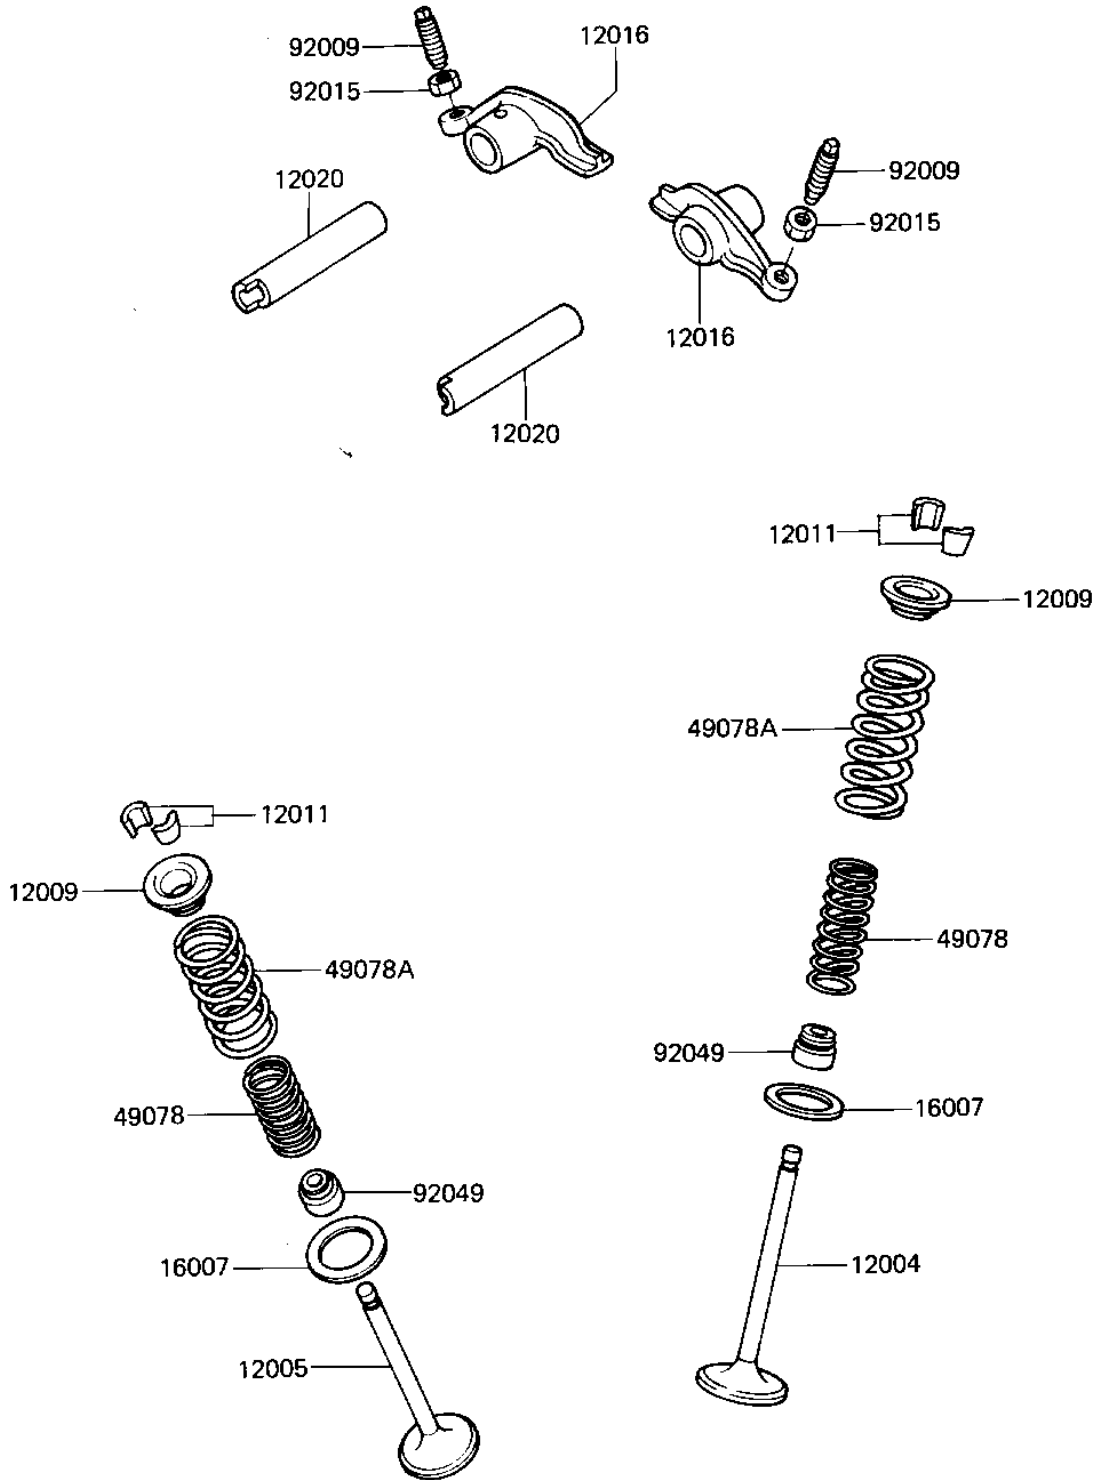

# 1985 Bayou 185 PARTS DIAGRAM

## ROCKER ARMS/VALVES

E1210-0029

# 1985 Bayou 185 PARTS LIST

## ROCKER ARMS/VALVES

| ITEM NAME                           | PART NUMBER | QUANTITY |
|-------------------------------------|-------------|----------|
| VALVE-INTAKE (Ref # 12004)          | 12004-1051  | 1        |
| VALVE-EXHAUST (Ref # 12005)         | 12005-1051  | 1        |
| RETAINER-VALVE SPRING (Ref # 12009) | 12009-1001  | 2        |
| SPLIT KEEPER,VALVE SP (Ref # 12011) | 12011-1003  | 4        |
| ARM-ROCKER (Ref # 12016)            | 12016-1002  | 2        |
| SHAFT-ROCKER (Ref # 12020)          | 12020-1053  | 2        |
| SEAT-SPRING (Ref # 16007)           | 16007-1106  | 2        |
| SPRING-ENGINE VALVE (Ref # 49078)   | 12007-1001  | 2        |
| SPRING-ENGINE VALVE (Ref # 49078A)  | 12007-1002  | 2        |
| SCREW,ADJUSTING (Ref # 92009)       | 92009-1032  | 2        |
| NUT,ROCKER ARM FITTNG (Ref # 92015) | 92016-061   | 2        |
| SEAL-OIL,RVC2-5.5X8.5 (Ref # 92049) | 92049-1062  | 2        |