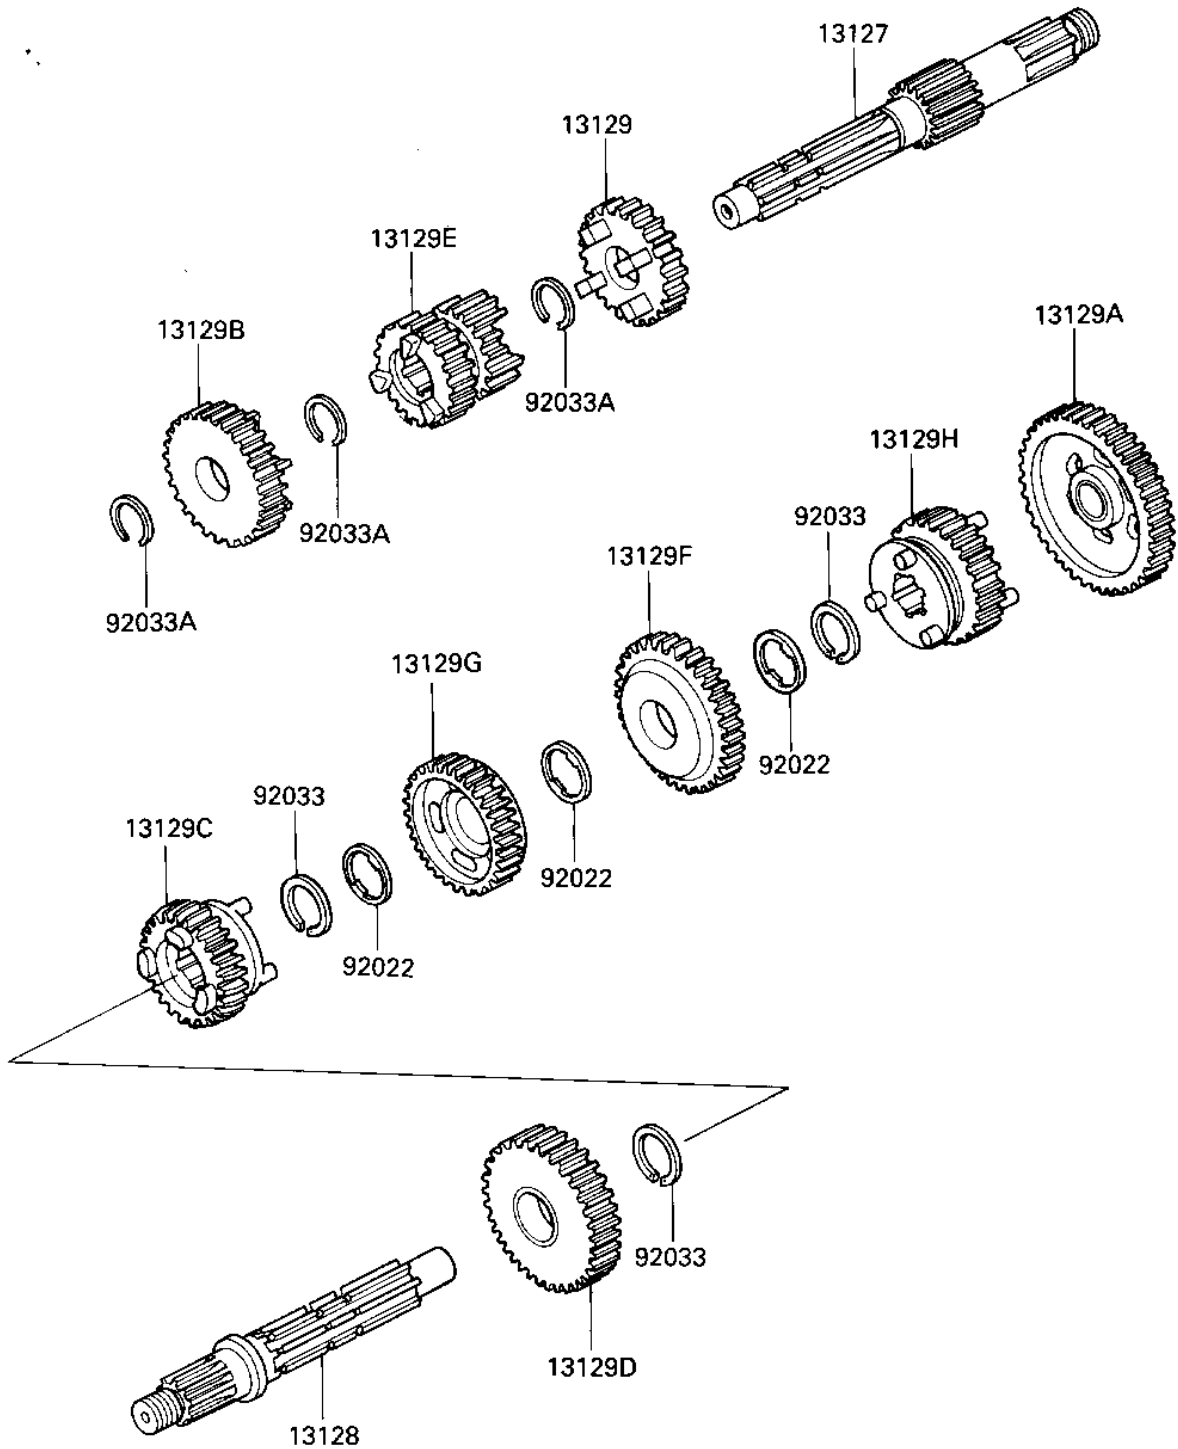

1985 Bayou 185 PARTS DIAGRAM

TRANSMISSION

E1361-0155

1985 Bayou 185 PARTS LIST

TRANSMISSION

ITEM NAME	PART NUMBER	QUANTITY
SHAFT-TRANSMISSION IN (Ref # 13127)	13127-1109	1
SHAFT-TRANSMISSION OU (Ref # 13128)	13128-1122	1
GEAR,INPUT 4TH,26T (Ref # 13129)	13129-1541	1
GEAR,OUTPUT LOW,40T (Ref # 13129A)	13129-1543	1
GEAR,INPUT TOP,28T (Ref # 13129B)	13129-1674	1
GEAR-TRANSMISSION SPU (Ref # 13129C)	13129-1690	1
GEAR-TRANSMISSION SPU (Ref # 13129D)	13129-1691	1
GEAR-TRANSMISSION SPU (Ref # 13129E)	13129-1696	1
GEAR-TRANSMISSION SPU (Ref # 13129F)	13129-1697	1
GEAR-TRANSMISSION SPU (Ref # 13129G)	13129-1698	1
GEAR-TRANSMISSION SPU (Ref # 13129H)	13129-1699	1
WASHER-PLAIN (Ref # 92022)	92022-198	3
CIRCLIP,25MM (Ref # 92033)	92033-025	3
CIRCLIP (Ref # 92033A)	92033-028	3