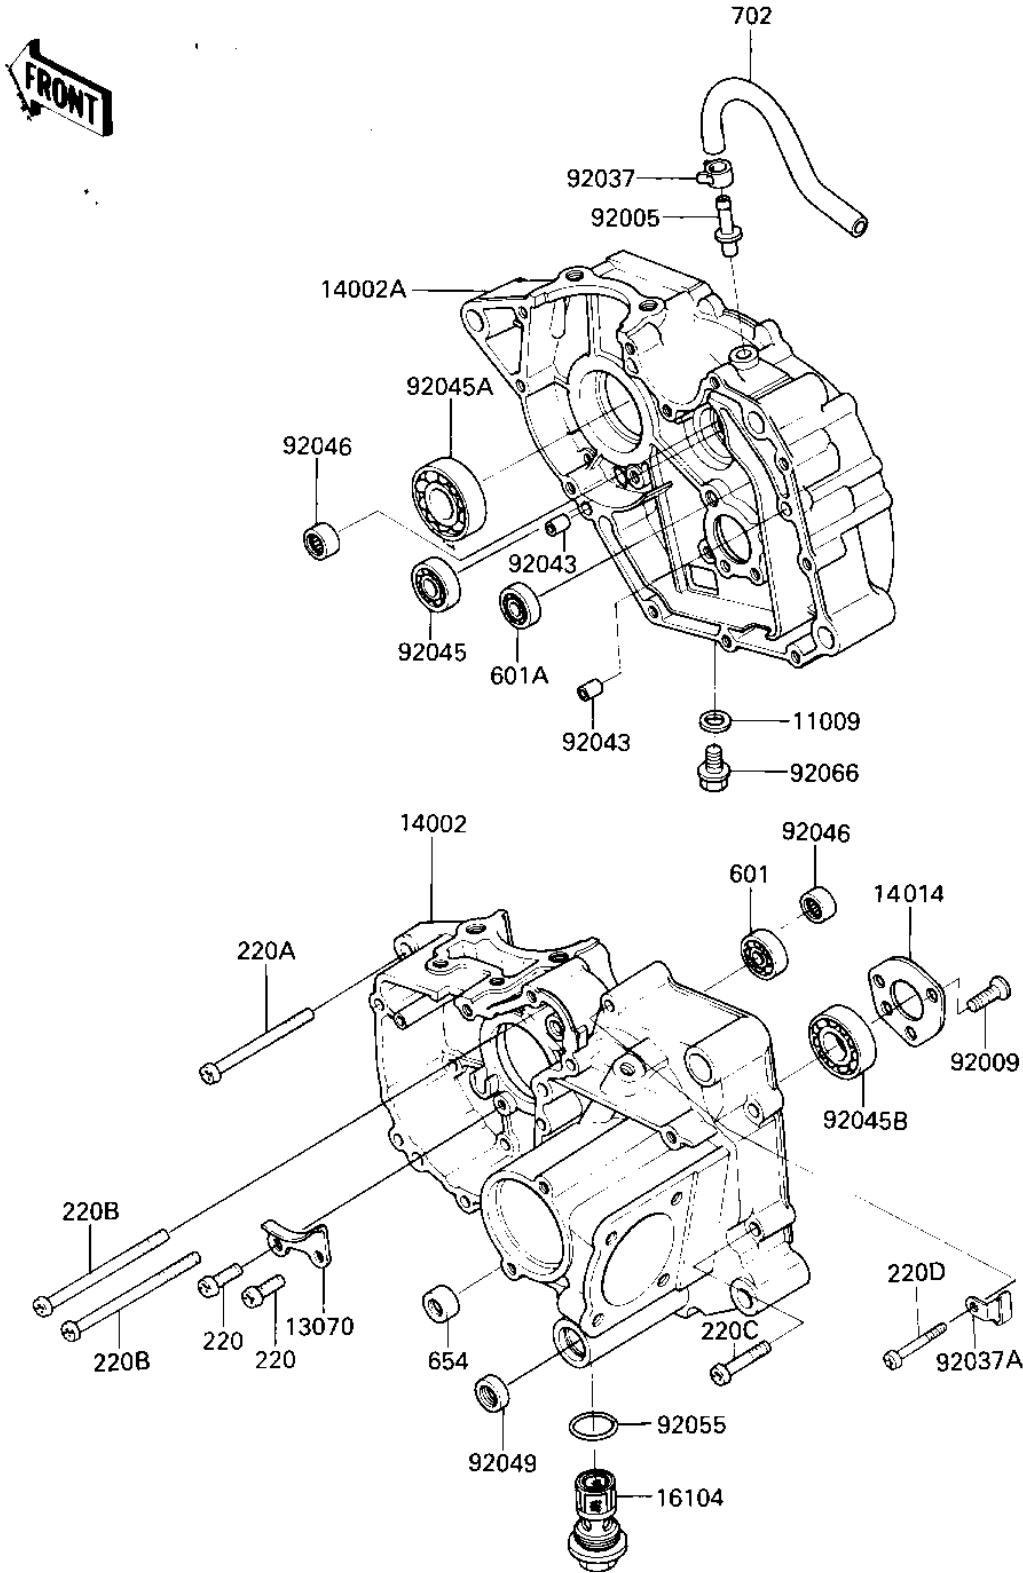

1985 Bayou 185 PARTS DIAGRAM

CRANKCASE

E1411-0132

1985 Bayou 185 PARTS LIST

CRANKCASE

ITEM NAME	PART NUMBER	QUANTITY
GASKET,DRIN PLUG (Ref # 11009)	92065-097	1
GUIDE,CAM CHAIN (Ref # 13070)	13070-1110	1
CRANKCASE,LH (Ref # 14002)	14002-1337	1
CRANKCASE,RH (Ref # 14002A)	14002-1338	1
PLATE-POSITION (Ref # 14014)	14014-1055	1
FILTER-COMP (Ref # 16104)	16104-1055	1
FITTING,BREATHER PIPE (Ref # 92005)	92005-1124	1
SCREW,6X14 (Ref # 92009)	92009-1349	4
CLAMP (Ref # 92037)	92037-1181	1
CLAMP (Ref # 92037A)	92037-1724	1
PIN-DOWEL (Ref # 92043)	92042-007	2
BEARING-BALL,#6204 (Ref # 92045)	92045-1032	1
BEARING-BALL,6305JR2C (Ref # 92045A)	92045-1120	1
BEARING-BALL,TMB304CC (Ref # 92045B)	92045-1142	1
BRG,NEEDLE,HMK1515B (Ref # 92046)	92046-060	2
OIL SEAL,TB13225.5 (Ref # 92049)	92051-005	1
RING-O,25.7X2.4 (Ref # 92055)	92055-1136	1
PLUG,OIL DRAIN,12X15 (Ref # 92066)	92066-1174	1
SCREW PAN HEAD 6X14 (Ref # 220)	220B0614	2
SCREW PAN HEAD 6X60 (Ref # 220A)	220B0660	3
SCREW PAN HEAD 6X70 (Ref # 220B)	220B0670	2
SCREW-PAN-CROS (Ref # 220C)	220X0635	5
SCREW-PAN-CROS (Ref # 220D)	220X0650	1
BEARING BALL (Ref # 601)	601A6202Z	1
BEARING BALL #6202 (Ref # 601A)	601B6202	1
SEAL OIL (Ref # 654)	654B14257	1
TUBE-RUBBER (Ref # 702)	702A08400	1