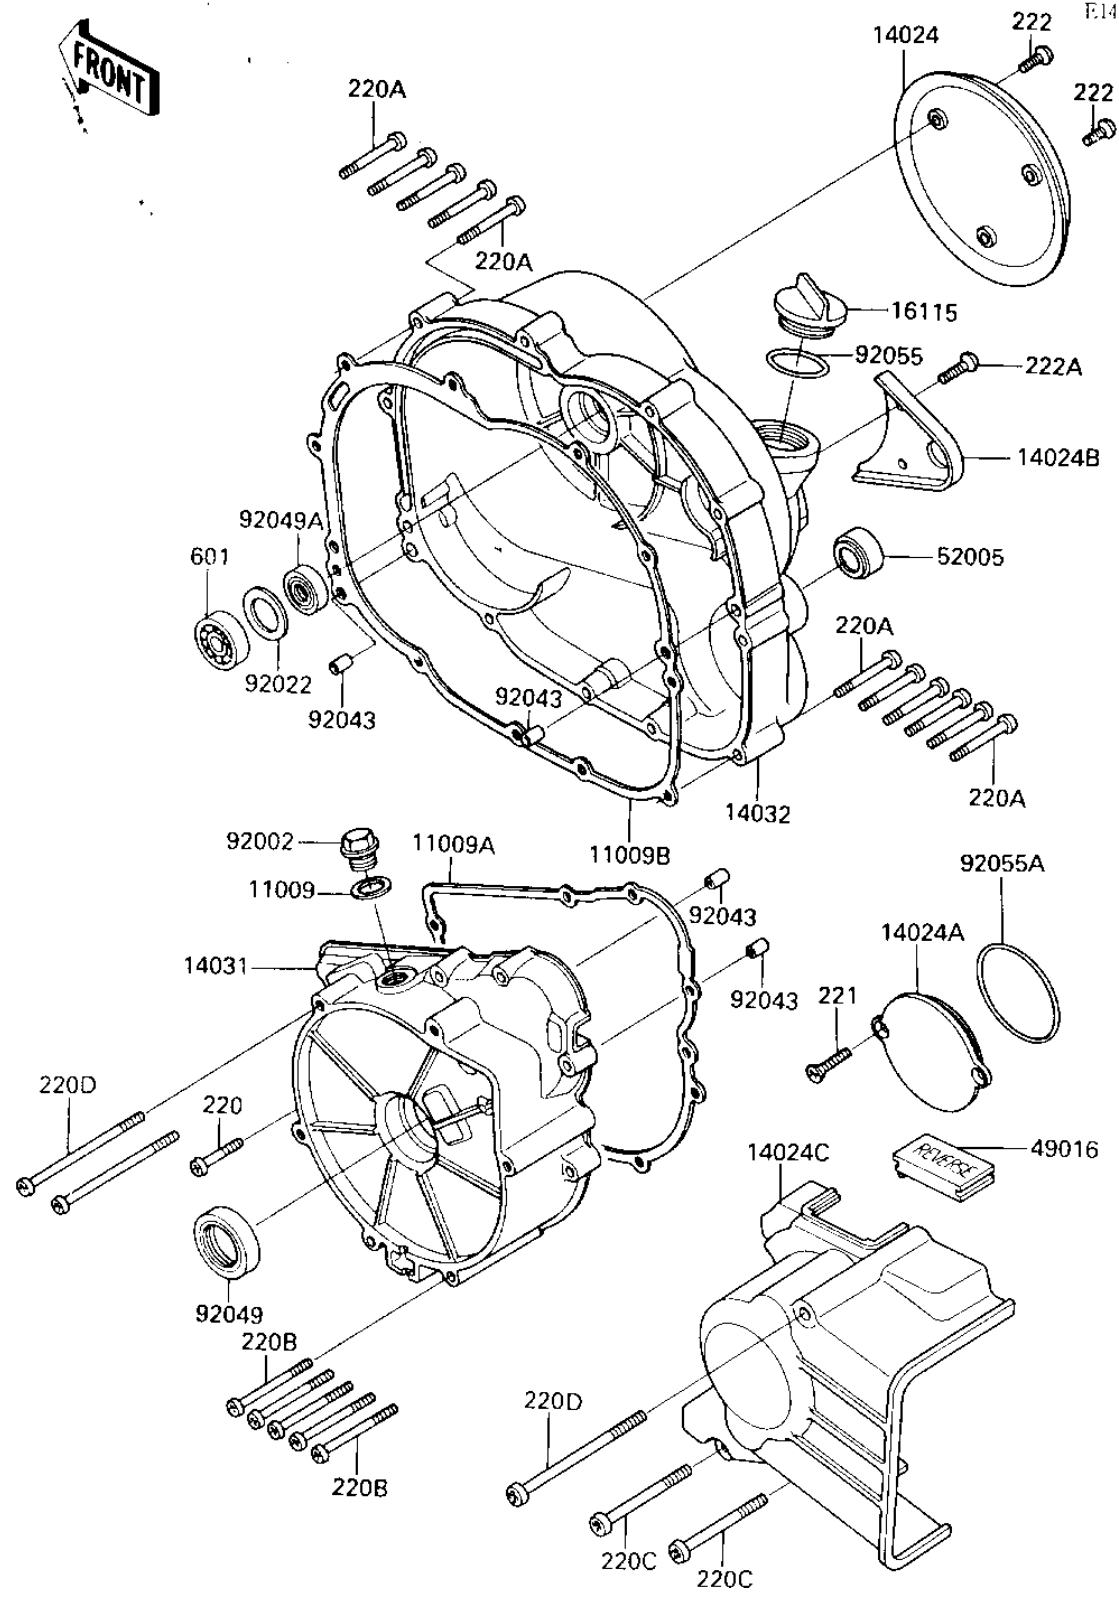

1985 Bayou 185 PARTS DIAGRAM

ENGINE COVERS

E1431 0168

1985 Bayou 185 PARTS LIST

ENGINE COVERS

ITEM NAME	PART NUMBER	QUANTITY
GASKET,TENSIONER (Ref # 11009)	11009-1238	1
GASKET,GENERATOR COVE (Ref # 11009A)	11009-1393	1
GASKET,CLUTCH COVER (Ref # 11009B)	11009-1395	1
COVER,CLUTCH COVER (Ref # 14024)	14025-1807	1
COVER (Ref # 14024A)	14025-1813	1
COVER (Ref # 14024B)	14025-1838	1
COVER,GEAR CASE (Ref # 14024C)	14025-1940	1
COVER-GENERATOR (Ref # 14031)	14031-1173	1
COVER-CLUTCH (Ref # 14032)	14032-1158	1
CAP-OIL FILLER (Ref # 16115)	16115-1009	1
COVER-SEAL,REVERSE (Ref # 49016)	49016-1107	1
GAUGE,OIL LEVEL (Ref # 52005)	52005-1009	1
BOLT,14X10 (Ref # 92002)	92002-1513	1
WASHER,21X31.5X1.0 (Ref # 92022)	92022-1624	1
PIN-DOWEL (Ref # 92043)	92042-007	4
SEAL-OIL (Ref # 92049)	92049-1317	1
SEAL-OIL (Ref # 92049A)	92049-1191	1
"O" RING,31MM (Ref # 92055)	92055-049	1
RING-0,55MM (Ref # 92055A)	92055-1120	1
SCREW-PAN-CROS,6X25,B (Ref # 220)	220C0625	1
SCREW-PAN HEAD,6X30 (Ref # 220A)	220C0630	11
SCREW-PAN-CROS,6X35,B (Ref # 220B)	220C0635	5
SCREW-PAN-CROS (Ref # 220C)	220C0650	2
SCREW-PAN-CROS,6X70 (Ref # 220D)	220C0670	3
SCREW 6X18 (Ref # 221)	221B0618	2
SCREW-CSK-RD-CROS (Ref # 222)	222C0510	3
SCREW-CSK-RD-CROS (Ref # 222A)	222C0518	2
BEARING BALL #6201 (Ref # 601)	601B6201	1