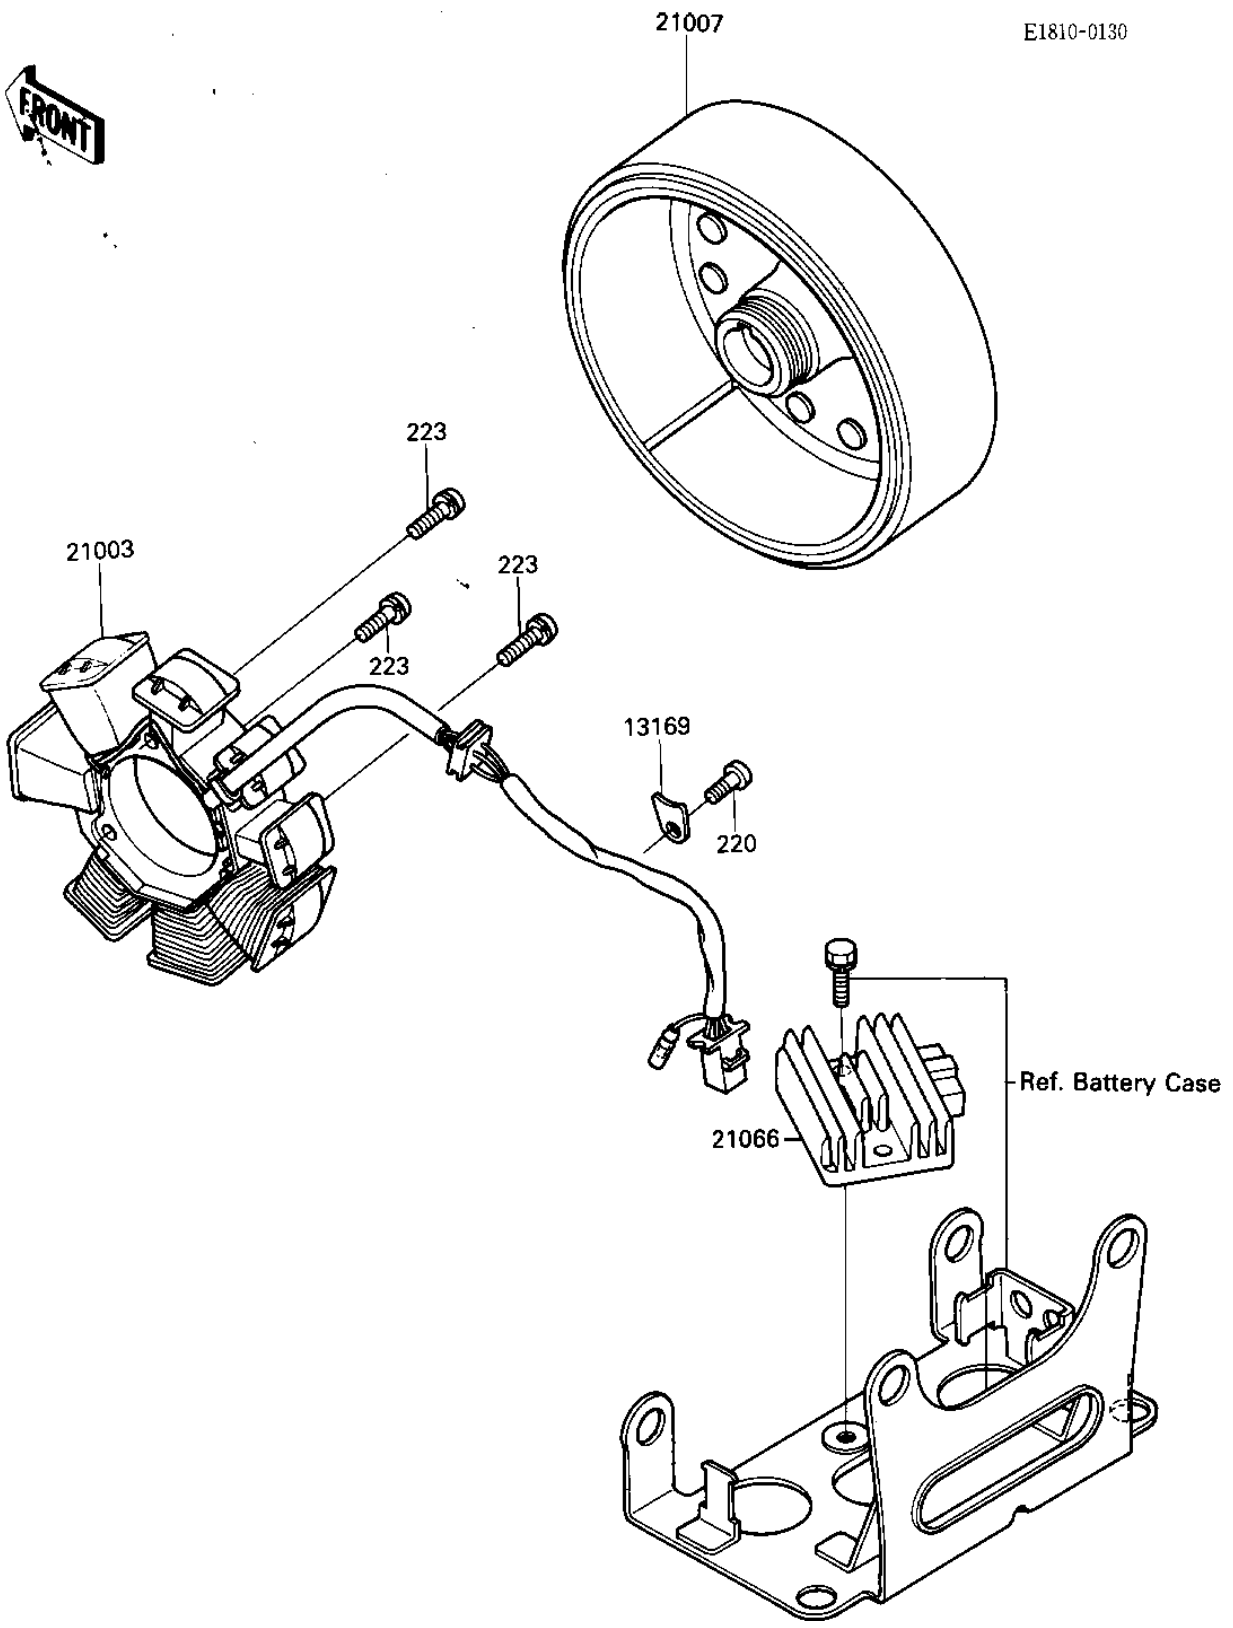

1985 Bayou 185 PARTS DIAGRAM

GENERATOR/REGULATOR

1985 Bayou 185 PARTS LIST

GENERATOR/REGULATOR

ITEM NAME	PART NUMBER	QUANTITY
PLATE,HARNESS (Ref # 13169)	13169-1788	1
STATOR (Ref # 21003)	21003-1135	1
ROTOR (Ref # 21007)	21007-1134	1
REGULATOR-VOLTAGE (Ref # 21066)	21066-1052	1
SCREW PAN HEAD 6X12 (Ref # 220)	220B0612	1
SCREW-PAN-WS-CROS (Ref # 223)	223B0530	3