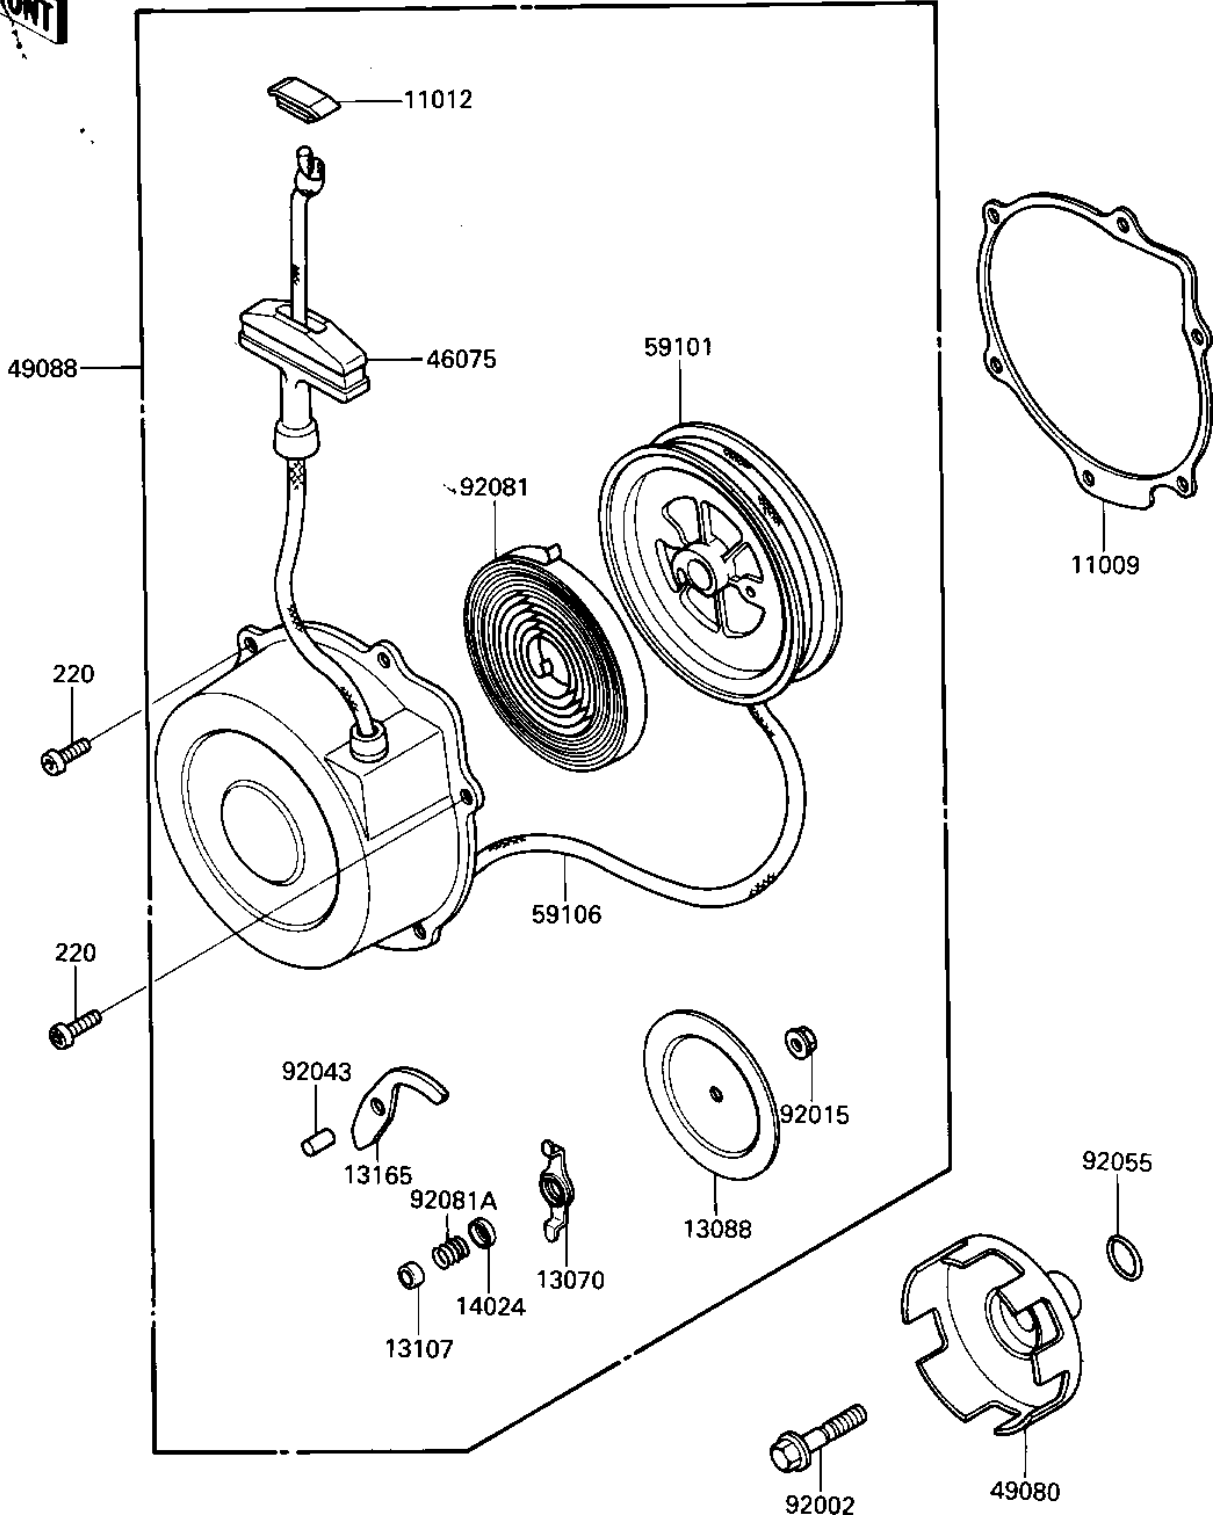

# 1985 Bayou 185 PARTS DIAGRAM

RECOIL STARTER

E3040-0002

# 1985 Bayou 185 PARTS LIST

## RECOIL STARTER

ITEM NAME	PART NUMBER	QUANTITY
GASKET,RECOIL STARTER (Ref # 11009)	11009-1394	1
CAP,RECOIL GRIP (Ref # 11012)	11012-1420	1
GUIDE,RECOIL (Ref # 13070)	13070-1123	1
PLATE-FRICTION,RECOIL (Ref # 13088)	13088-1059	1
SHAFT,RECOIL (Ref # 13107)	13107-1129	1
PAWL,RECOIL (Ref # 13165)	13165-1110	1
COVER,RECOIL (Ref # 14024)	14025-1966	1
GRIP,RECOIL (Ref # 46075)	46075-1057	1
PULLEY-STARTING (Ref # 49080)	49080-1051	1
STARTER-RECOIL (Ref # 49088)	49088-1051	1
REEL (Ref # 59101)	59101-1105	1
ROPE,RECOIL (Ref # 59106)	59106-1102	1
BOLT,10X40 (Ref # 92002)	92002-1296	1
NUT,6MM (Ref # 92015)	92015-1464	1
PIN,RECOIL (Ref # 92043)	92043-1259	1
RING-O,16.8MM (Ref # 92055)	92055-1235	1
SPRING,RECOIL (Ref # 92081)	92081-1772	1
SPRING,PAWL (Ref # 92081A)	92081-1773	1
SCREW-PAN-CROS, 6X14 (Ref # 220)	220C0614	4