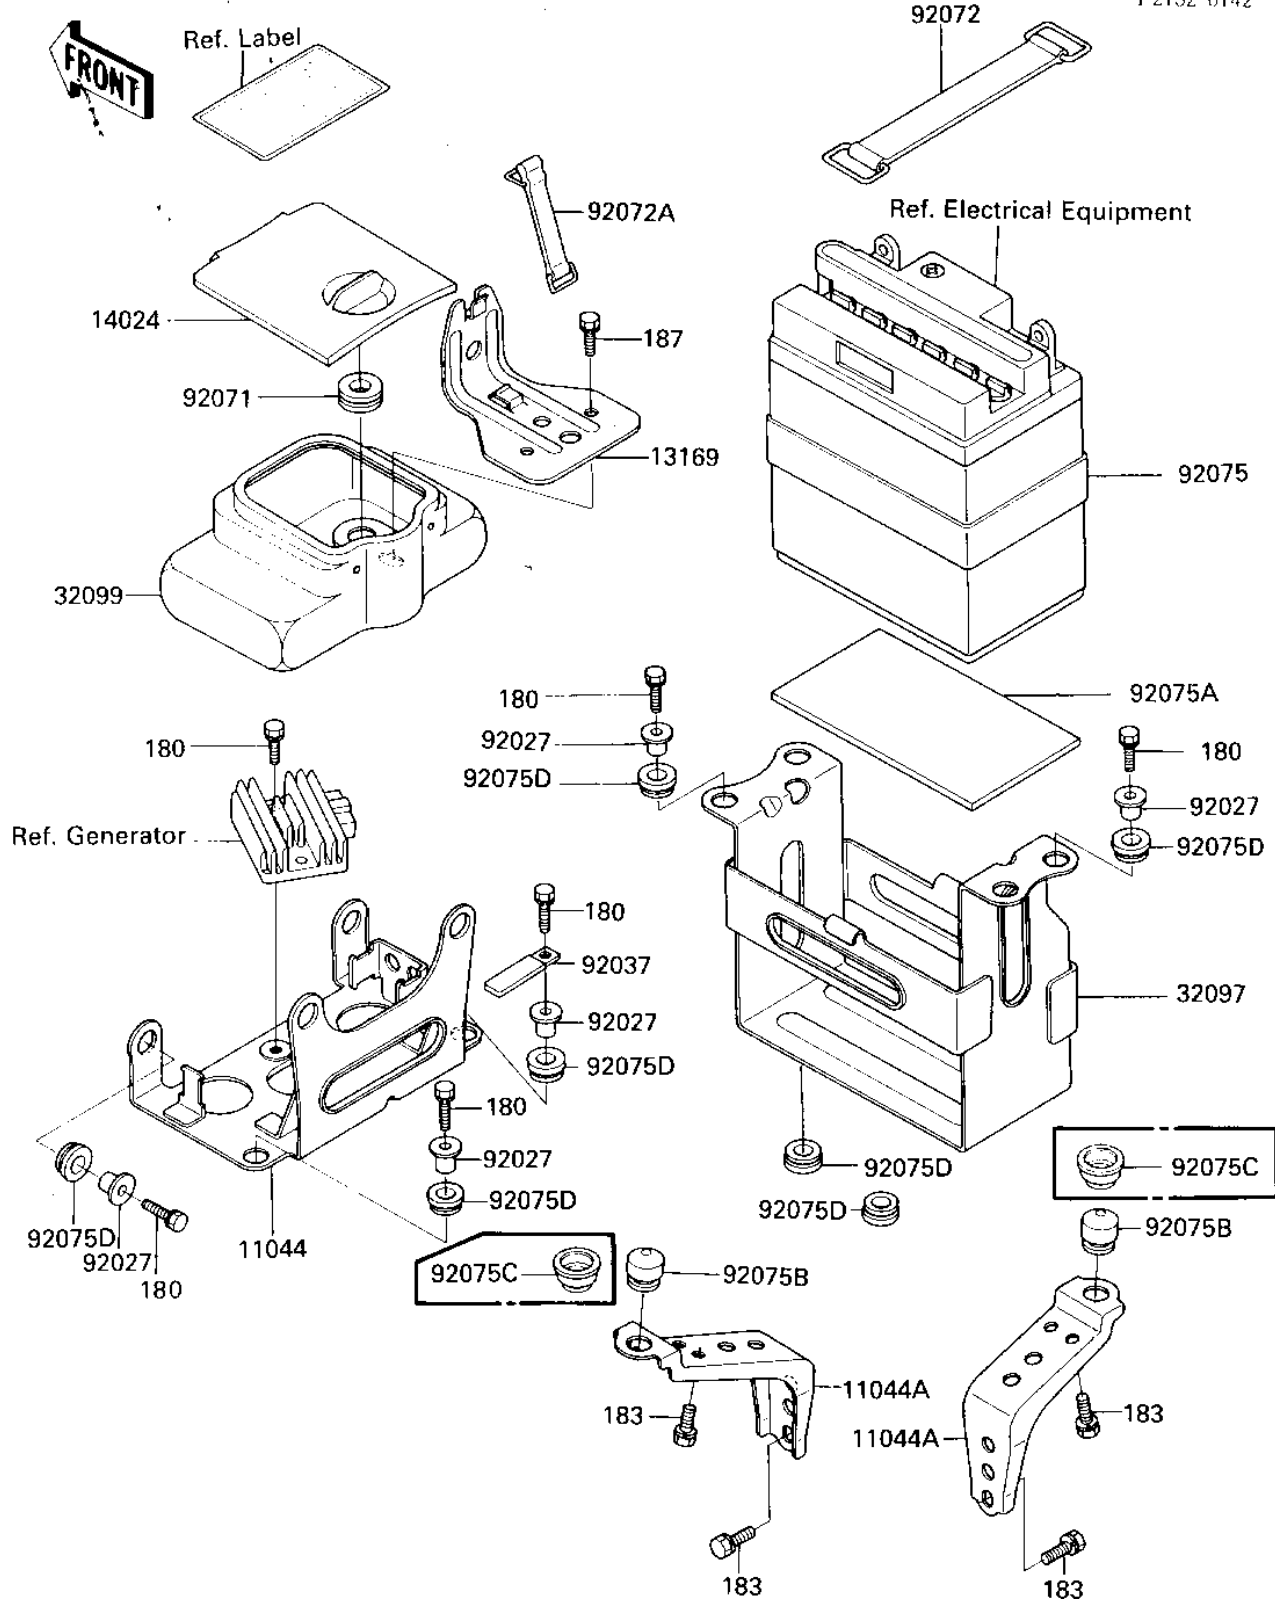

1985 Bayou 185 PARTS DIAGRAM

BATTERY CASE/TOOL CASE

F2132-0142

1985 Bayou 185 PARTS LIST

BATTERY CASE/TOOL CASE

ITEM NAME	PART NUMBER	QUANTITY
BRACKET,ELECTRIC (Ref # 11044)	11043-1836	1
BRACKET,CARRIER (Ref # 11044A)	11044-1227	2
PLATE,TOOL CASE (Ref # 13169)	13169-1945	1
COVER,TOOL CASE,BLACK (Ref # 14024)	14025-1941-6Z	1
CASE-BATTERY (Ref # 32097)	32097-1110	1
CASE,TOOL (Ref # 32099)	32099-1065	1
COLLAR (Ref # 92027)	92027-194	8
CLAMP,WIRING HARNESS (Ref # 92037)	92037-1069	2
GROMMET (Ref # 92071)	92071-056	1
BAND BATTERY (Ref # 92072)	92072-006	1
BAND,RESERVE TANK (Ref # 92072A)	92072-1085	1
MAT-BATTERY SIDE (Ref # 92075)	32103-023	1
DAMPER,BATTERY CASE (Ref # 92075A)	92075-1695	1
DAMPER (Ref # 92075B)	92075-1744	2
DAMPER RUBBER (Ref # 92075D)	92075-277	10
BOLT-UPSET-WS (Ref # 180)	180D0620	10
BOLT-UPSET-WS-SMALL (Ref # 183)	183J0814	6
BOLT-UPSET-WSP (Ref # 187)	187C0614	2