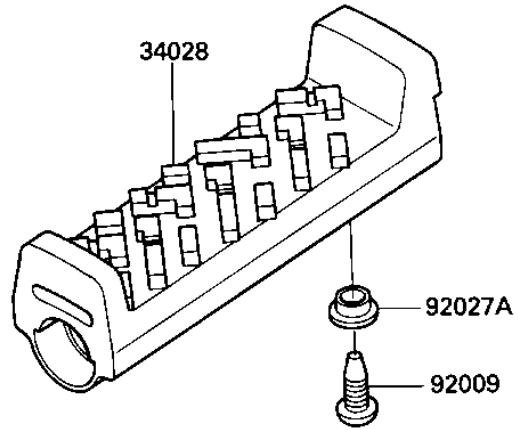

1985 Bayou 185 PARTS DIAGRAM

FOOTRESTS

F2160-0134

1985 Bayou 185 PARTS LIST

FOOTRESTS

ITEM NAME	PART NUMBER	QUANTITY
HOLDER-STEP (Ref # 34003)	34003-1232	2
STEP (Ref # 34028)	34028-1156	2
SCREW,TAPPING (Ref # 92009)	92009-1166	4
COLLAR (Ref # 92027)	92027-1909	2
COLLAR,L=5 (Ref # 92027A)	92027-4020	4
BOLT-FLANGED-SMALL,8X (Ref # 132)	132J0816	2
BOLT-UPSET-WS-SMALL,8 (Ref # 183)	183J0820	4
BOLT-UPSET-WS-SMALL (Ref # 183A)	183J0825	2
WASHER PLAIN (Ref # 411)	411F0800	6