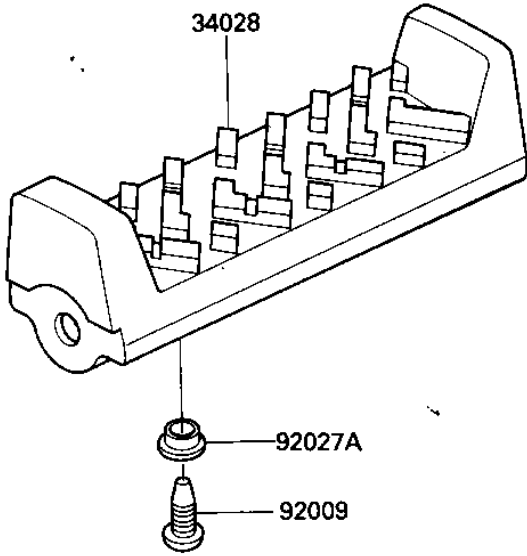

1985 Bayou 185 PARTS DIAGRAM

FOOTRESTS

F2160-0134

1985 Bayou 185 PARTS LIST

FOOTRESTS

ITEM NAME	PART NUMBER	QUANTITY
HOLDER-STEP (Ref # 34003)	34003-1232	2
STEP (Ref # 34028)	34028-1156	2
SCREW,TAPPING (Ref # 92009)	92009-1166	4
COLLAR (Ref # 92027)	92027-1909	2
COLLAR,L=5 (Ref # 92027A)	92027-4020	4
BOLT-FLANGED-SMALL,8X (Ref # 132)	132J0816	2
BOLT-UPSET-WS-SMALL,8 (Ref # 183)	183J0820	4
BOLT-UPSET-WS-SMALL (Ref # 183A)	183J0825	2
WASHER PLAIN (Ref # 411)	411F0800	6