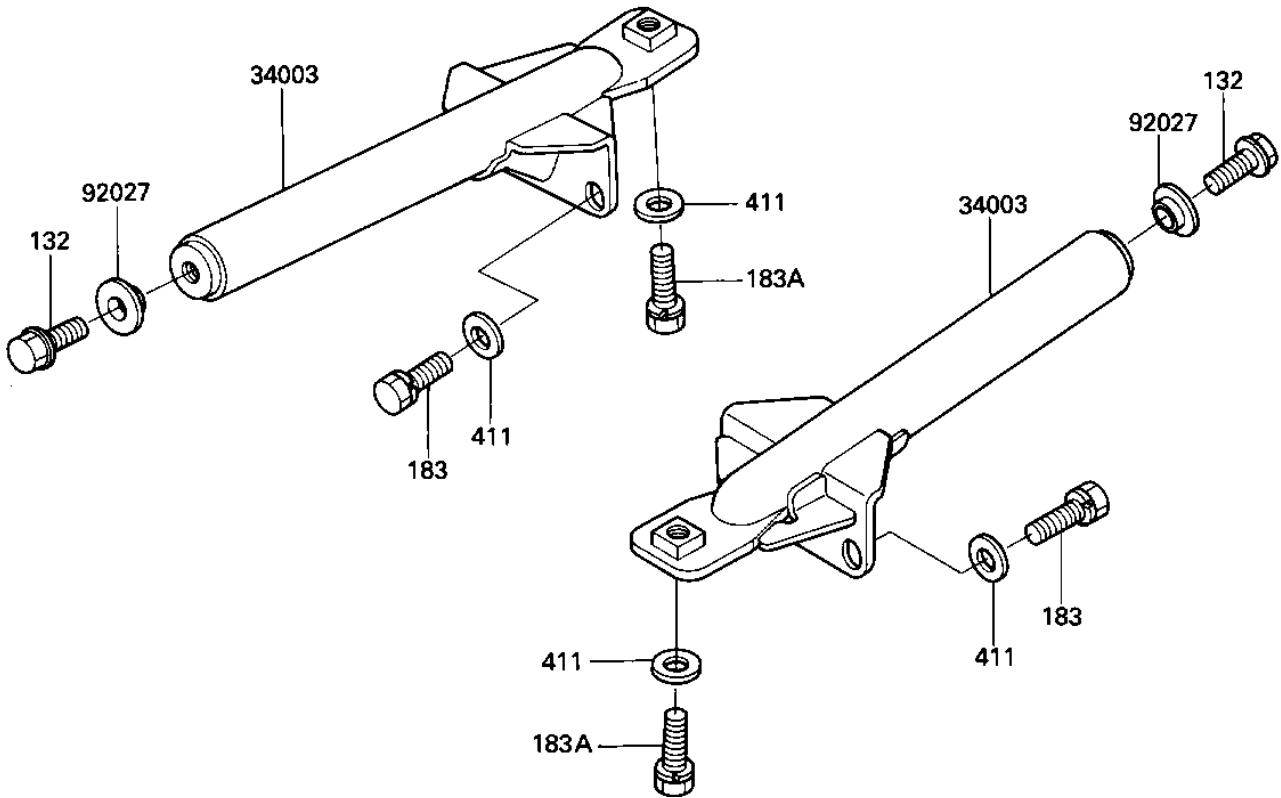

1985 Bayou 185 PARTS DIAGRAM

FOOTRESTS

F2160-0134

1985 Bayou 185 PARTS LIST

FOOTRESTS

ITEM NAME	PART NUMBER	QUANTITY
HOLDER-STEP (Ref # 34003)	34003-1232	2
STEP (Ref # 34028)	34028-1156	2
SCREW,TAPPING (Ref # 92009)	92009-1166	4
COLLAR (Ref # 92027)	92027-1909	2
COLLAR,L=5 (Ref # 92027A)	92027-4020	4
BOLT-FLANGED-SMALL,8X (Ref # 132)	132J0816	2
BOLT-UPSET-WS-SMALL,8 (Ref # 183)	183J0820	4
BOLT-UPSET-WS-SMALL (Ref # 183A)	183J0825	2
WASHER PLAIN (Ref # 411)	411F0800	6