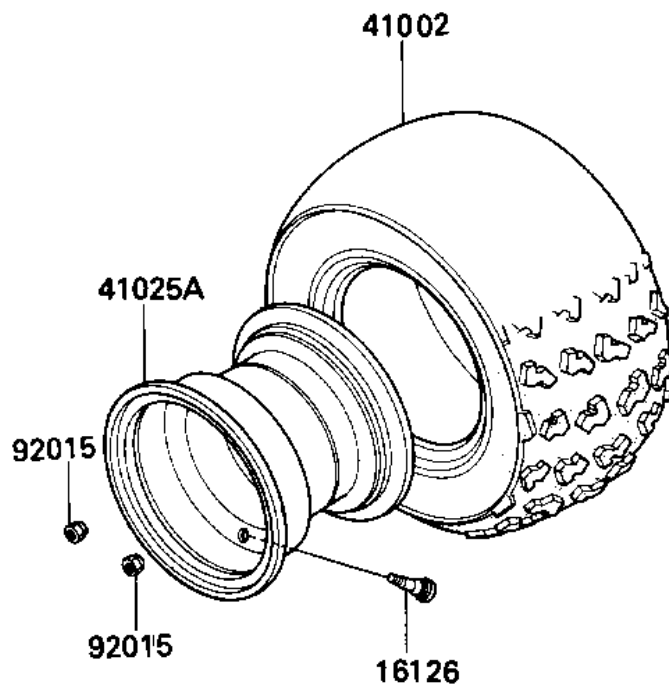

1985 Bayou 185 PARTS DIAGRAM

WHEELS/TIRES

F2210-0128

1985 Bayou 185 PARTS LIST

WHEELS/TIRES

ITEM NAME	PART NUMBER	QUANTITY
VALVE,TIRE (Ref # 16126)	16126-1140	4
TIRE 22X11-8 KT517 R (Ref # 41002)	41002-1448	2
TIRE 21X9-8 KT516 F (Ref # 41002A)	41002-1449	2
RIM,FR,G.SILVER (Ref # 41025)	41025-1119-F2	2
RIM,RR,G.SILVER (Ref # 41025A)	41025-1120-F2	2
NUT,FLANGED,10MM (Ref # 92015)	92015-1335	16