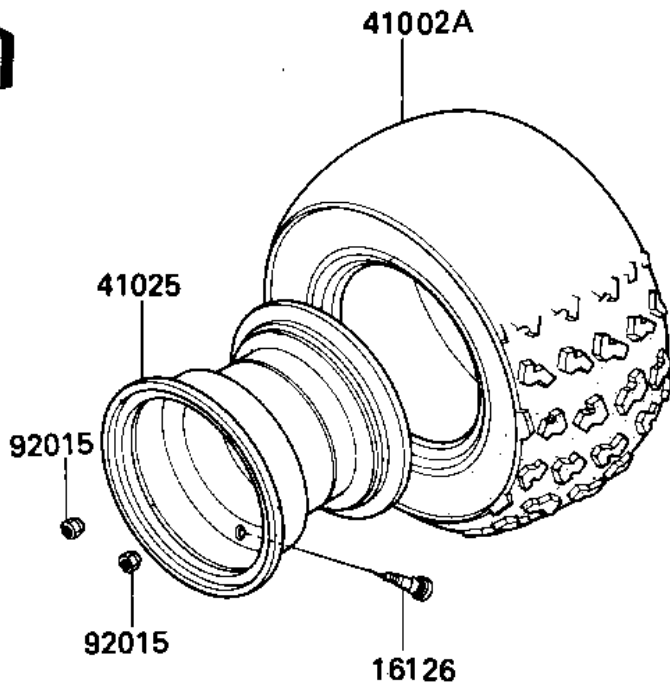

1985 Bayou 185 PARTS DIAGRAM

WHEELS/TIRES

F2210-0128

1985 Bayou 185 PARTS LIST

WHEELS/TIRES

ITEM NAME	PART NUMBER	QUANTITY
VALVE,TIRE (Ref # 16126)	16126-1140	4
TIRE 22X11-8 KT517 R (Ref # 41002)	41002-1448	2
TIRE 21X9-8 KT516 F (Ref # 41002A)	41002-1449	2
RIM,FR,G.SILVER (Ref # 41025)	41025-1119-F2	2
RIM,RR,G.SILVER (Ref # 41025A)	41025-1120-F2	2
NUT,FLANGED,10MM (Ref # 92015)	92015-1335	16