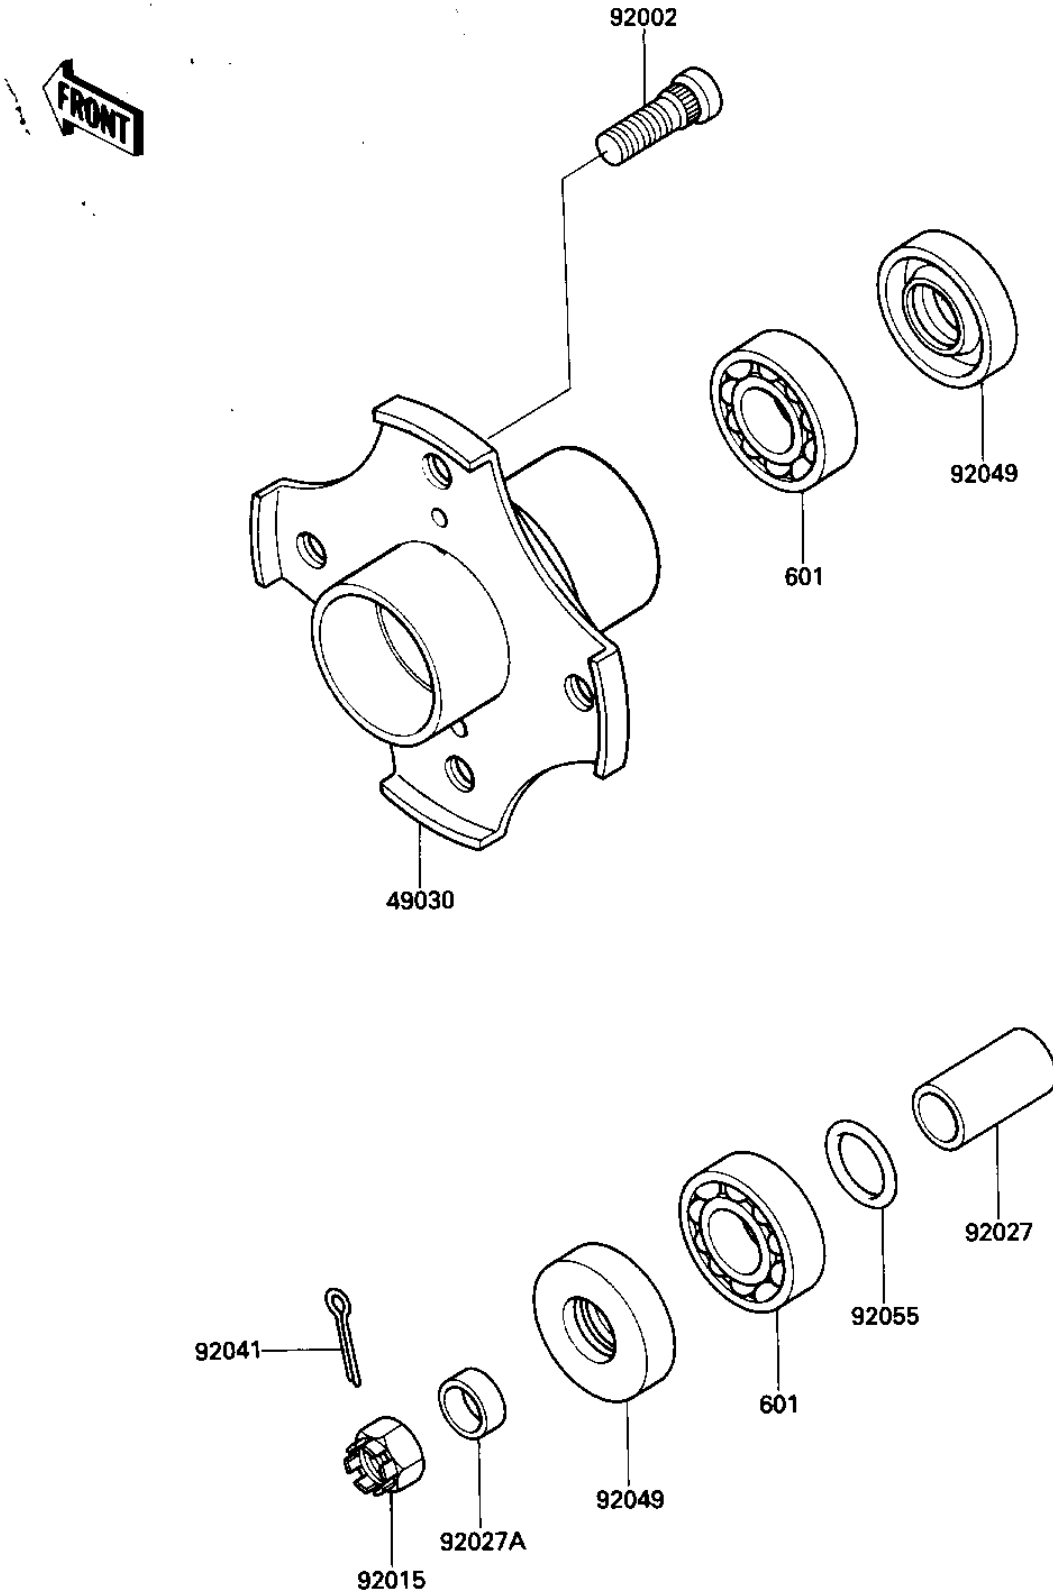

1985 Bayou 185 PARTS DIAGRAM

FRONT HUB

F2230-0126

1985 Bayou 185 PARTS LIST

FRONT HUB

ITEM NAME	PART NUMBER	QUANTITY
HUB,FR (Ref # 49030)	49030-1066	2
BOLT,10MM (Ref # 92002)	92002-1459	8
NUT,16MM (Ref # 92015)	92015-1455	2
COLLAR,17.2X22.2X45 (Ref # 92027)	92027-1814	2
COLLAR,16.2X22X9 (Ref # 92027A)	92027-1815	2
COTTER,4.0X35 (Ref # 92041)	92041-1053	2
SEAL-OIL (Ref # 92049)	92049-1197	4
RING-O,22.2MM (Ref # 92055)	92055-1285	2
BEARING-BALL,#6203UU (Ref # 601)	601A6203UU	4