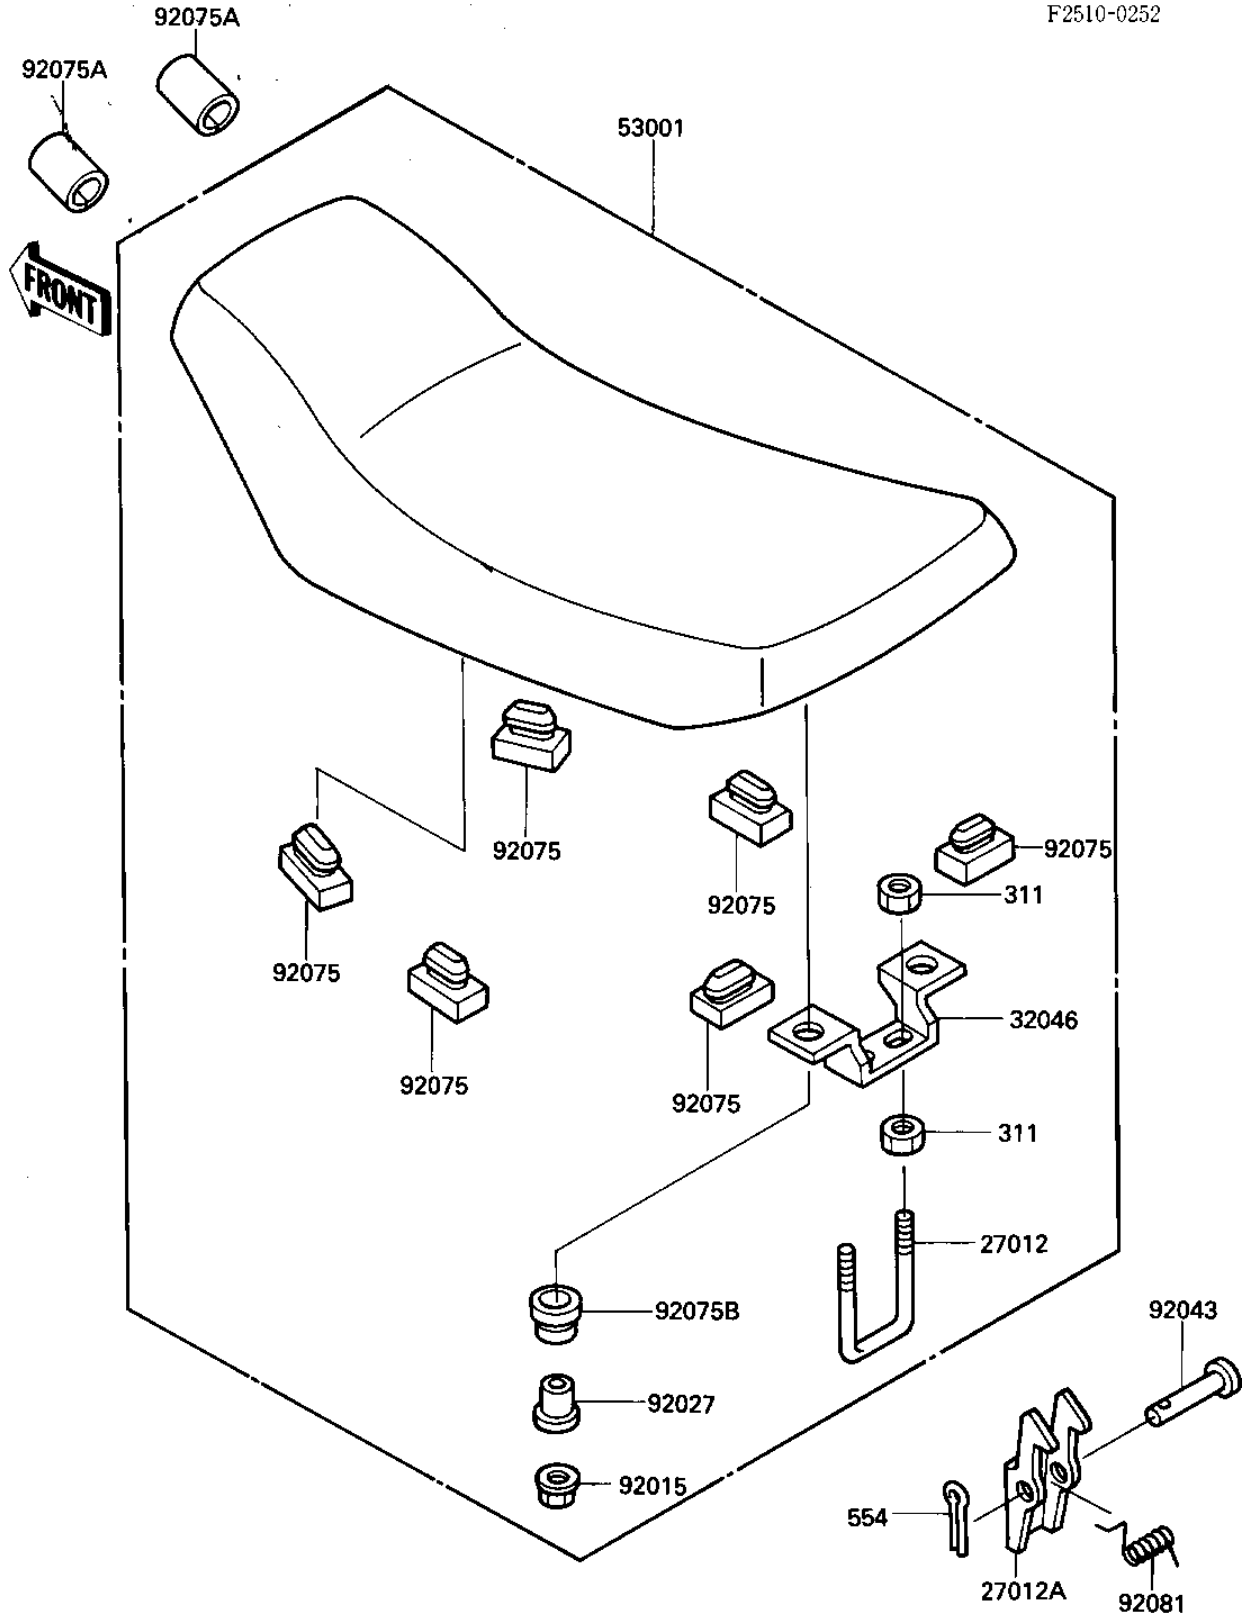

1985 Bayou 185 PARTS DIAGRAM

SEAT

F2510-0252

1985 Bayou 185 PARTS LIST

SEAT

ITEM NAME	PART NUMBER	QUANTITY
HOOK,SEAT (Ref # 27012)	27012-1322	1
HOOK (Ref # 27012A)	27012-4009	1
BRACKET-SEAT (Ref # 32046)	32046-1221	1
SEAT-ASSY (Ref # 53001)	53001-1394	1
NUT-6MM (Ref # 92015)	92015-1078	2
COLLAR,SEAT (Ref # 92027)	92027-1062	2
PIN, DUAL SEAT PIVOT (Ref # 92043)	53011-006	1
DAMPER RUBBER (Ref # 92075)	92075-099	6
DAMPER,SEAT (Ref # 92075A)	92075-1652	2
DAMPER,SEAT (Ref # 92075B)	92075-1699	2
SPRING,SEAT HOOK (Ref # 92081)	92081-1767	1
NUT 6MM (Ref # 311)	311B0600	4
PIN,SNAP (Ref # 554)	554A0600	1