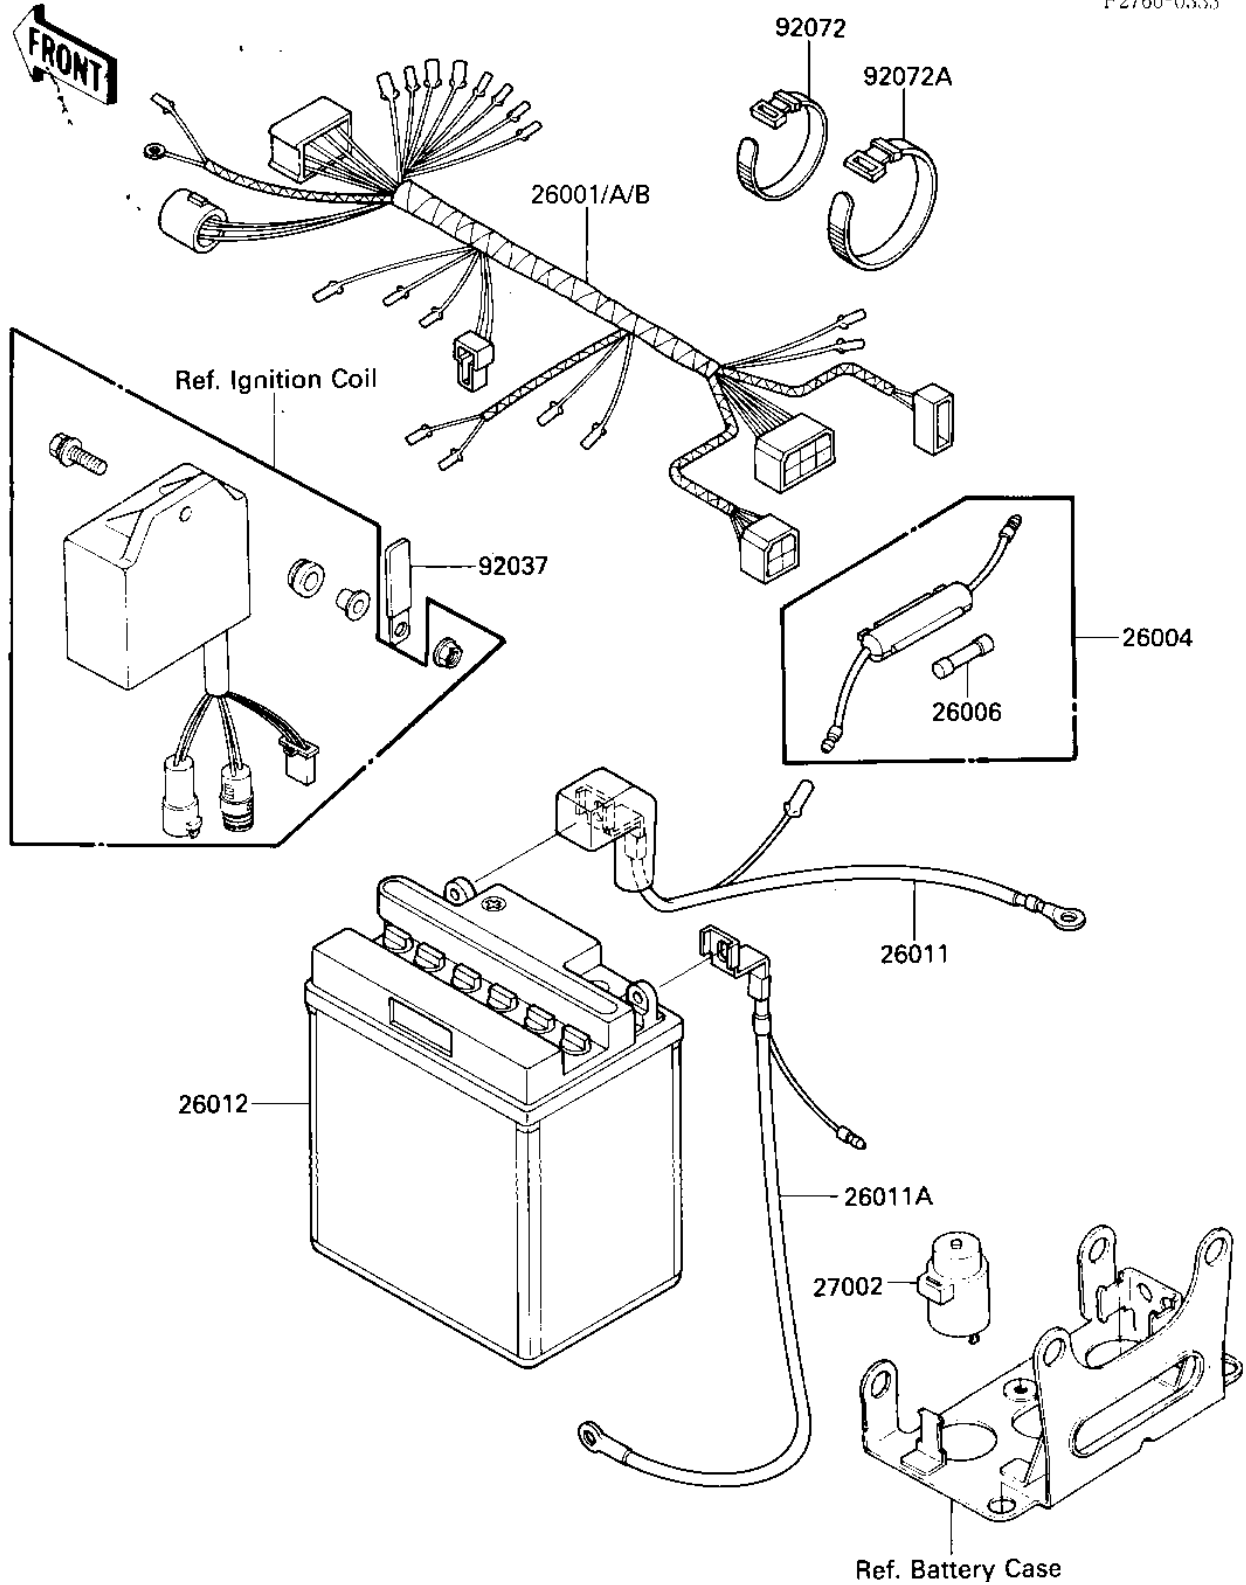

# 1985 Bayou 185 PARTS DIAGRAM

## CHASSIS ELECTRICAL EQUIPMENT

F2760-0333

# 1985 Bayou 185 PARTS LIST

## CHASSIS ELECTRICAL EQUIPMENT

ITEM NAME	PART NUMBER	QUANTITY
HARNESS,MAIN (Ref # 26001)	26001-1679	1
HARNESS,MAIN (Ref # 26001B)	26001-1721	1
FUSE ASSY (Ref # 26004)	26004-013	1
FUSE-20A (Ref # 26006)	26006-005	1
WIRE-LEAD,BATTERY(+) (Ref # 26011)	26011-1297	1
WIRE-LEAD,BATTERY(-) (Ref # 26011A)	26011-1298	1
BATTERY YB10L-B (Canada) (Ref # 26012)	26012-1117	1
RELAY-ASSY (Ref # 27002)	27002-1051	1
CLAMP,WIRING HARNESS (Ref # 92037)	92037-1069	1
BAND,MIDDLE (Ref # 92072)	92072-031	5
BAND,WIRING HARNESS (Ref # 92072A)	92072-056	4