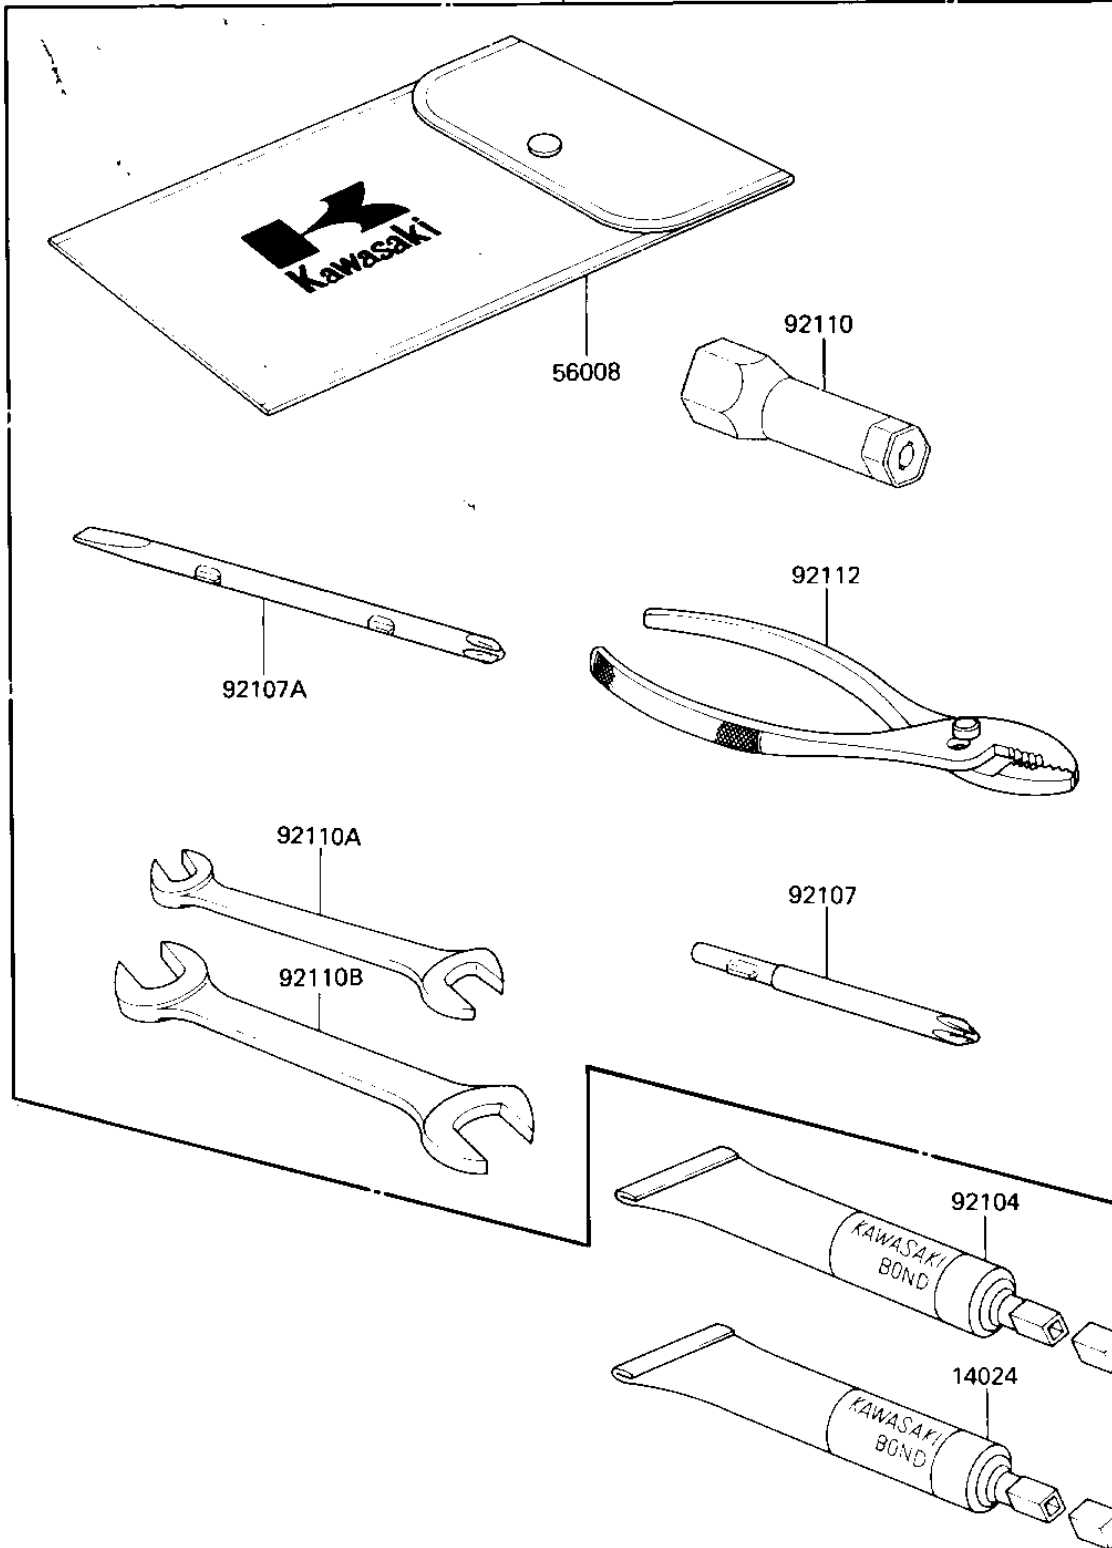

1985 Bayou 185 PARTS DIAGRAM

OWNER TOOLS

56007

F2810-0203

1985 Bayou 185 PARTS LIST

OWNER TOOLS

ITEM NAME	PART NUMBER	QUANTITY
BOND,#10 (Ref # 14024)	56019-120	1
TOOLKIT (Ref # 56007)	56007-1293	1
BAG,TOOL (Ref # 56008)	56008-1007	1
LIQUID GASKET (Ref # 92104)	92104-002	1
SCREW DRIVER #3 PHLIP (Ref # 92107)	92107-005	1
92107-1052 (Canada) (Ref # 92107A)	92107-1051	1
TOOL-WRENCH (Ref # 92110)	92110-1111	1
TOOL-WRENCH,OPEN END, (Ref # 92110A)	92110-1152	1
TOOL-WRENCH,OPEN END, (Ref # 92110B)	92110-1153	1
PLIERS,160MM (Ref # 92112)	92112-003	1