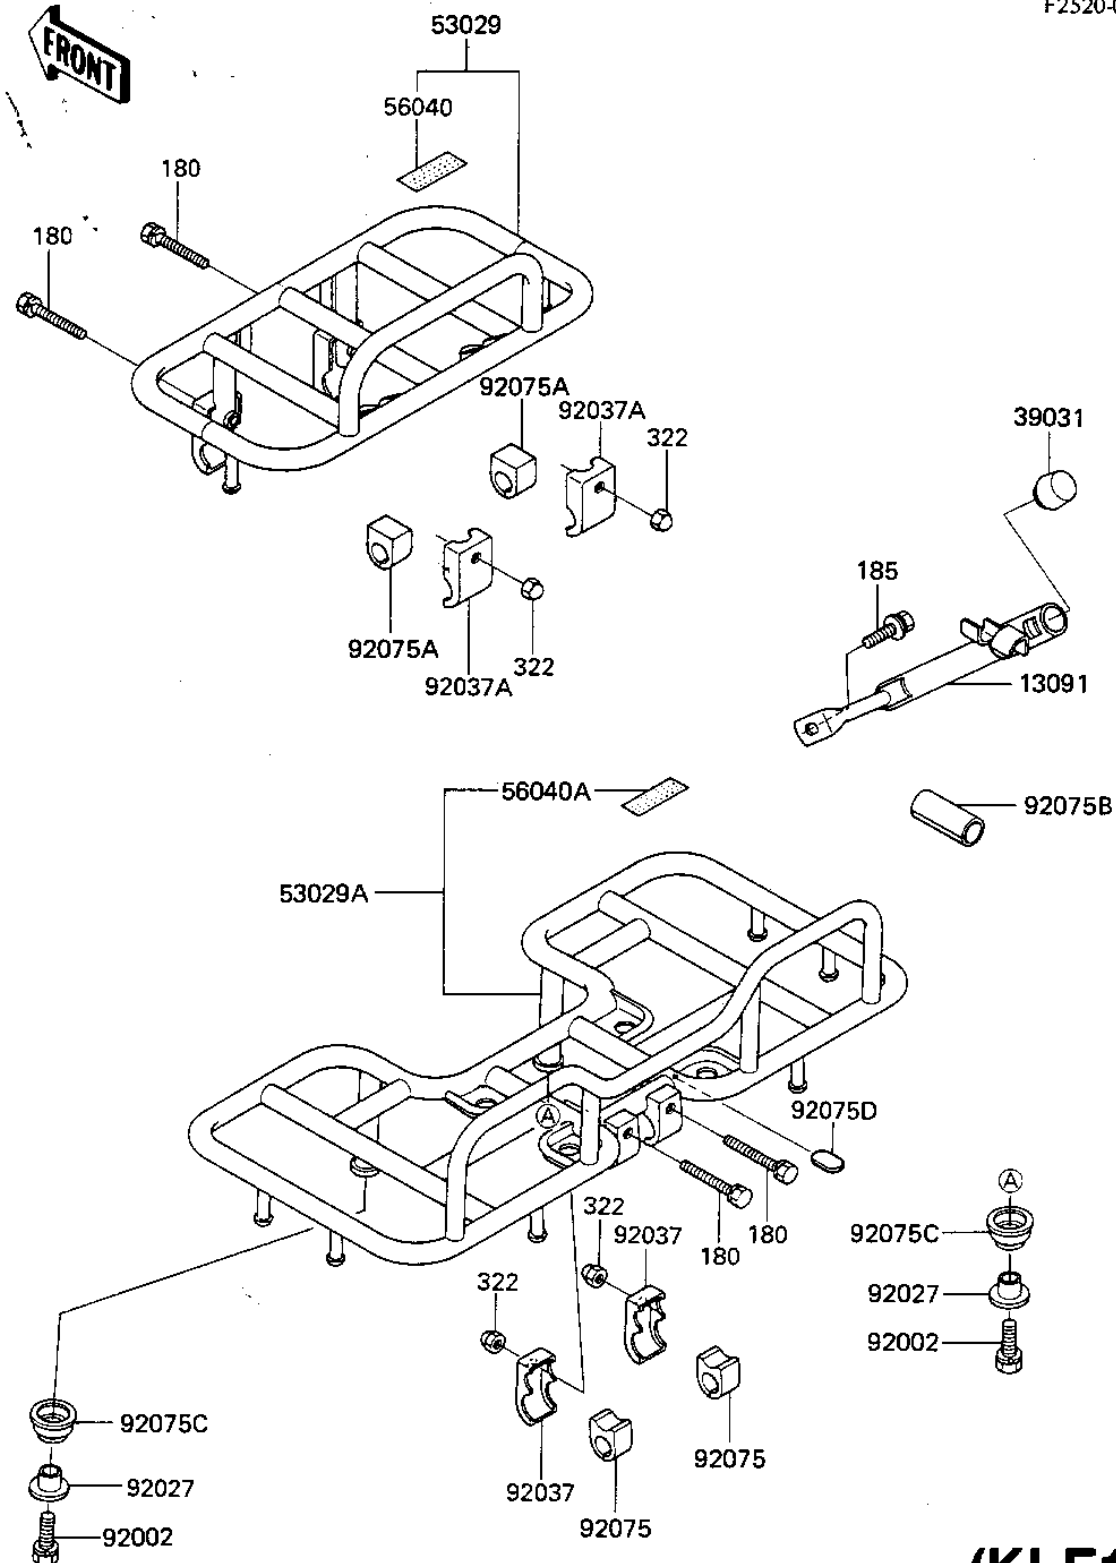

1985 Bayou 185 PARTS DIAGRAM

CARRIER (OPTION) (KLF185-A1, US)

F2520-0001

(KLF185-A)

1985 Bayou 185 PARTS LIST

CARRIER (OPTION) (KLF185-A1, US)

ITEM NAME	PART NUMBER	QUANTITY
HOLDER (Ref # 13091)	13091-1388	1
CAP-END, SHOVEL HOLDER (Ref # 39031)	39031-1008	1
KLF185 FRONT RACK (Ref # 53029)	53028-1058	1
KLF185 REAR RACK (Ref # 53029A)	53028-1059	1
LABEL-WARNING, MAXIMUM (Ref # 56040)	56040-1142	1
LABEL-WARNING, MAXIMUM (Ref # 56040A)	56040-1143	1
BOLT, 10X32 (Ref # 92002)	92002-1244	2
COLLAR (Ref # 92027)	92027-1895	2
CLAMP, RR CARRIER (Ref # 92037)	92037-1660	4
CLAMP, FR CARRIER (Ref # 92037A)	92037-1661	4
DAMPER, CARRIER (Ref # 92075)	92075-1728	2
DAMPER, CARRIER (Ref # 92075A)	92075-1729	2
DAMPER (Ref # 92075B)	92075-1754	1
DAMPER (Ref # 92075C)	92075-1775	2
DAMPER (Ref # 92075D)	92075-1841	2
BOLT-UPSET-WS (Ref # 180)	180J0640	4
BOLT-UPSET-WSP-SMALL (Ref # 185)	185C0825	1
NUT-CAP, 6MM, BLACK (Ref # 322)	322C0600	4