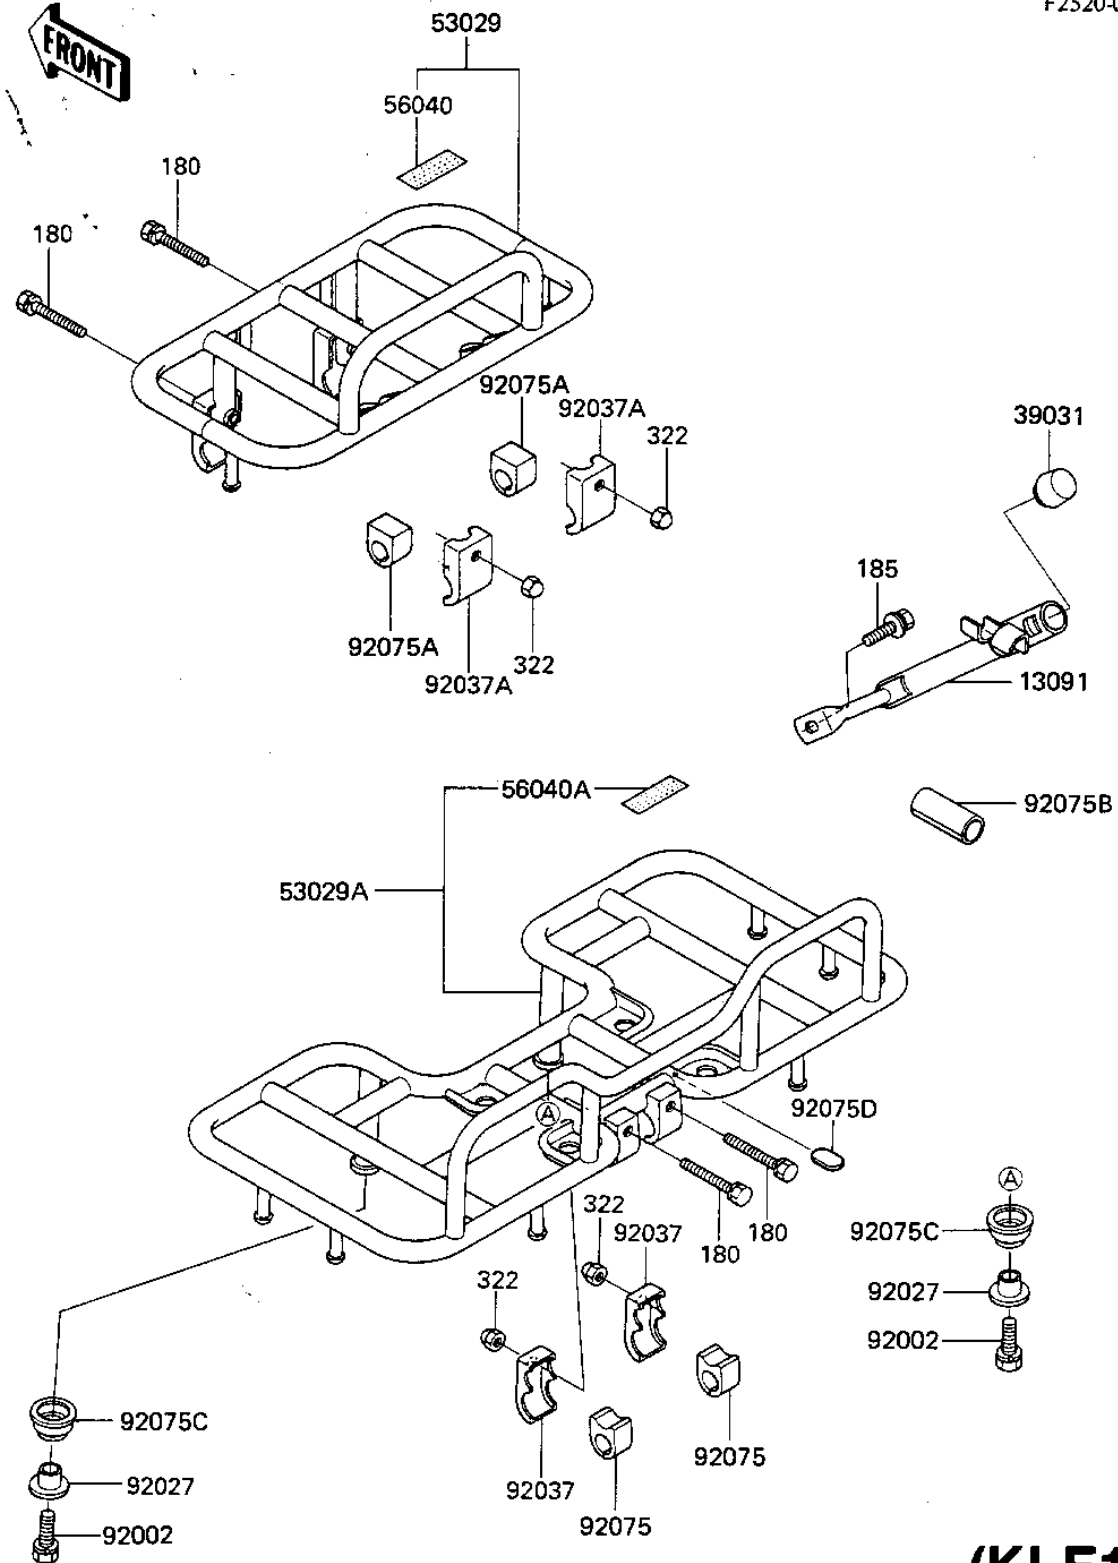

1985 Bayou 185 PARTS DIAGRAM

CARRIER (OPTION) (KLF185-A1, US)

F2520-0001

(KLF185-A)

1985 Bayou 185 PARTS LIST

CARRIER (OPTION) (KLF185-A1, US)

ITEM NAME	PART NUMBER	QUANTITY
HOLDER (Ref # 13091)	13091-1388	1
CAP-END, SHOVEL HOLDER (Ref # 39031)	39031-1008	1
KLF185 FRONT RACK (Ref # 53029)	53028-1058	1
KLF185 REAR RACK (Ref # 53029A)	53028-1059	1
LABEL-WARNING, MAXIMUM (Ref # 56040)	56040-1142	1
LABEL-WARNING, MAXIMUM (Ref # 56040A)	56040-1143	1
BOLT, 10X32 (Ref # 92002)	92002-1244	2
COLLAR (Ref # 92027)	92027-1895	2
CLAMP, RR CARRIER (Ref # 92037)	92037-1660	4
CLAMP, FR CARRIER (Ref # 92037A)	92037-1661	4
DAMPER, CARRIER (Ref # 92075)	92075-1728	2
DAMPER, CARRIER (Ref # 92075A)	92075-1729	2
DAMPER (Ref # 92075B)	92075-1754	1
DAMPER (Ref # 92075C)	92075-1775	2
DAMPER (Ref # 92075D)	92075-1841	2
BOLT-UPSET-WS (Ref # 180)	180J0640	4
BOLT-UPSET-WSP-SMALL (Ref # 185)	185C0825	1
NUT-CAP, 6MM, BLACK (Ref # 322)	322C0600	4