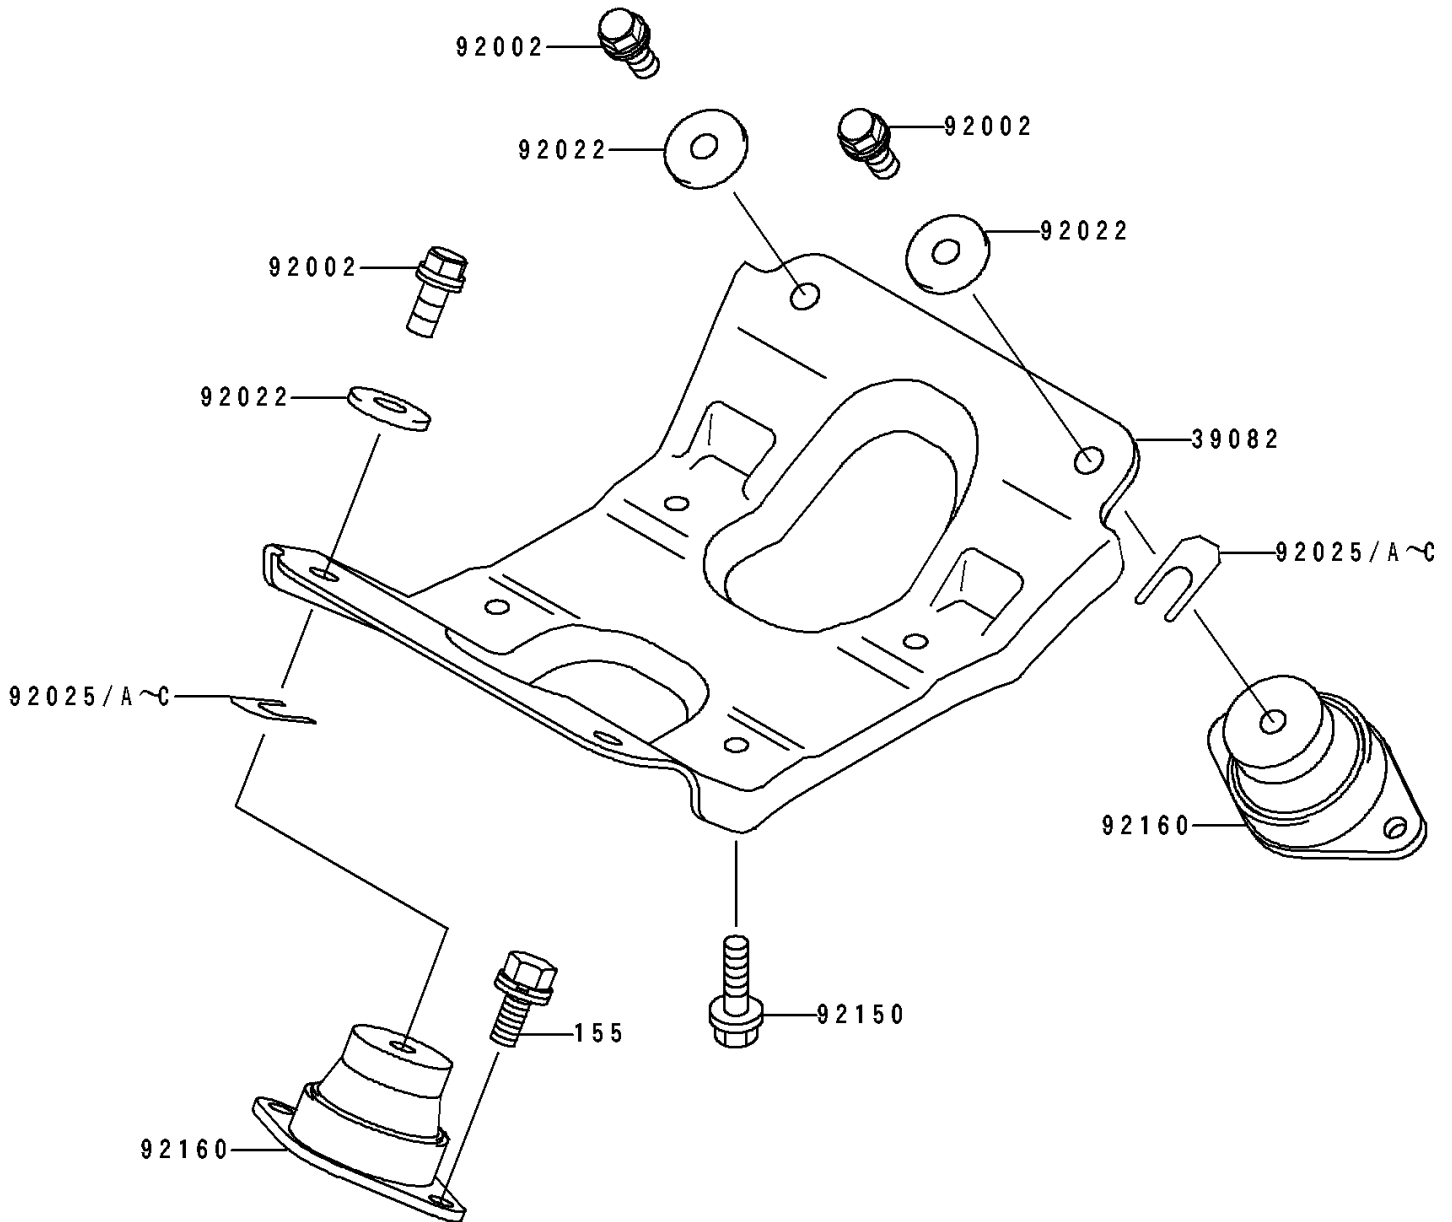

1994 XiR PARTS DIAGRAM

Engine Mount

F3144

1994 XiR PARTS LIST

Engine Mount

ITEM NAME	PART NUMBER	QUANTITY
MOUNT-ENGINE (Ref # 39082)	39082-3705	1
BOLT,10X25 (Ref # 92002)	92002-3770	4
WASHER,32X10.5X4 (Ref # 92022)	92022-3023	4
SHIM,T=0.3MM (Ref # 92025)	92025-3705	AR
SHIM,T=0.5MM (Ref # 92025A)	92025-3706	AR
SHIM,T=1.0MM (Ref # 92025B)	92025-3707	AR
SHIM,T=1.5MM (Ref # 92025C)	92025-3708	AR
BOLT,10X25 (Ref # 92150)	92150-3818	4
DAMPER,ENGINE MOUNT (Ref # 92160)	92160-3756	4
BOLT-WSP-SMALL,8X20 (Ref # 155)	155R0820	8