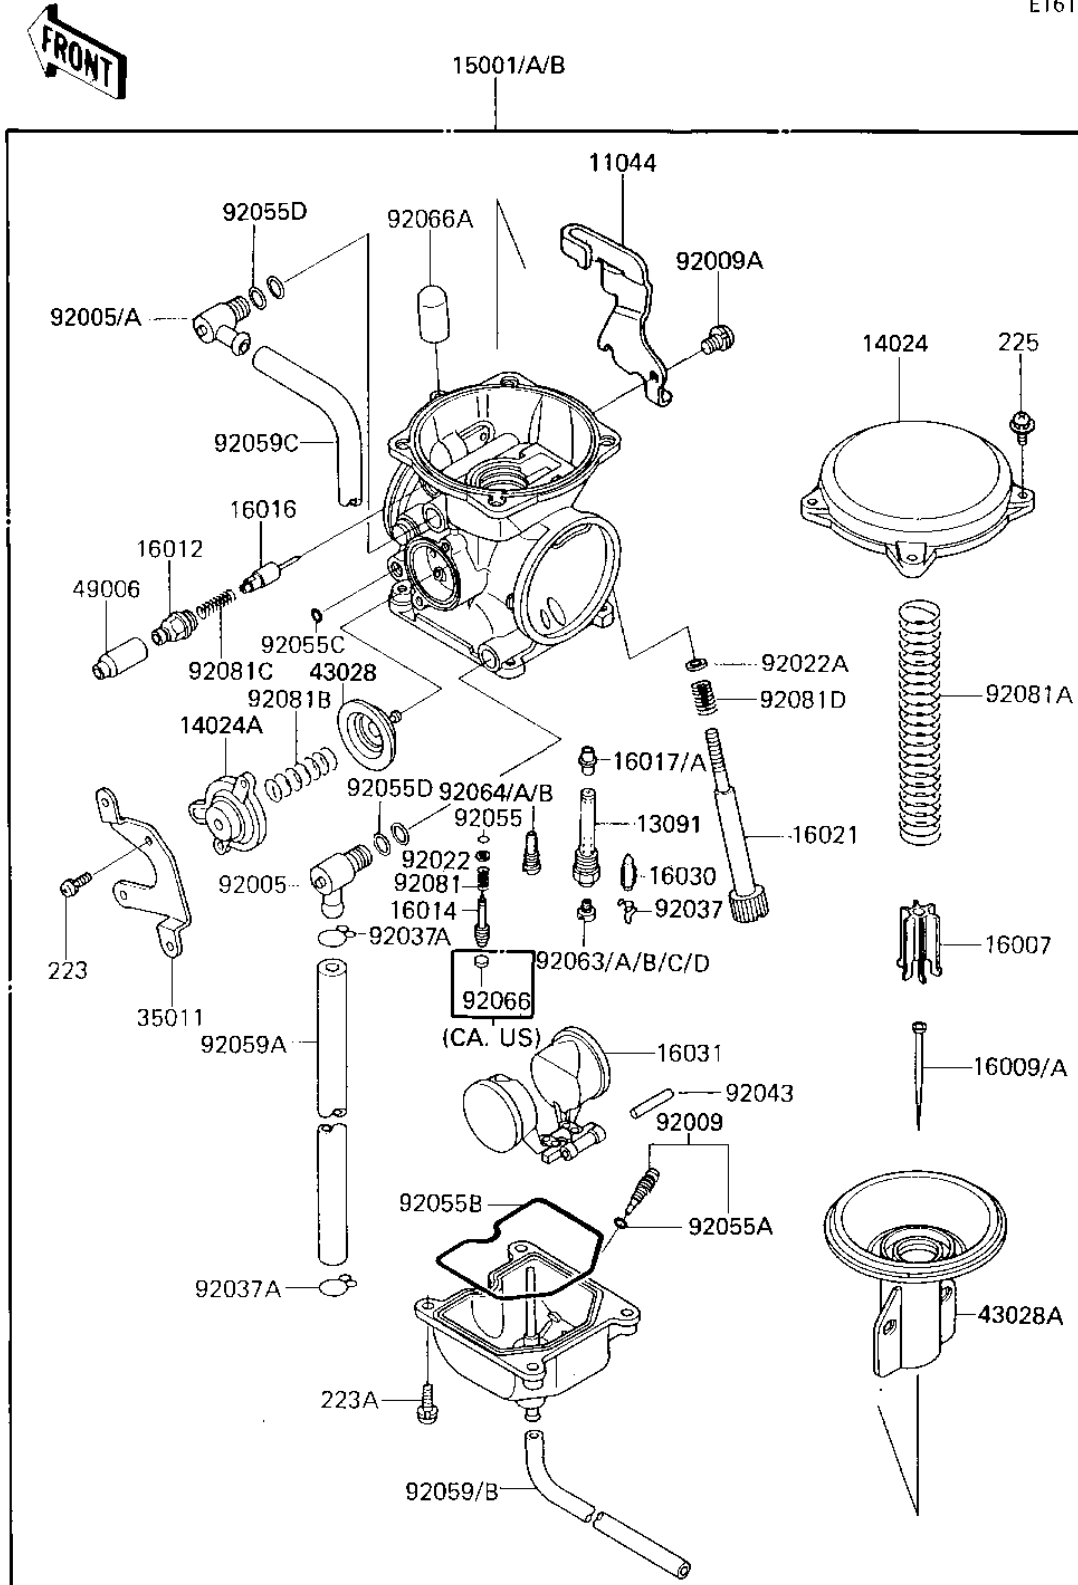

1986 KL600 PARTS DIAGRAM

CARBURETOR

E1611-0188