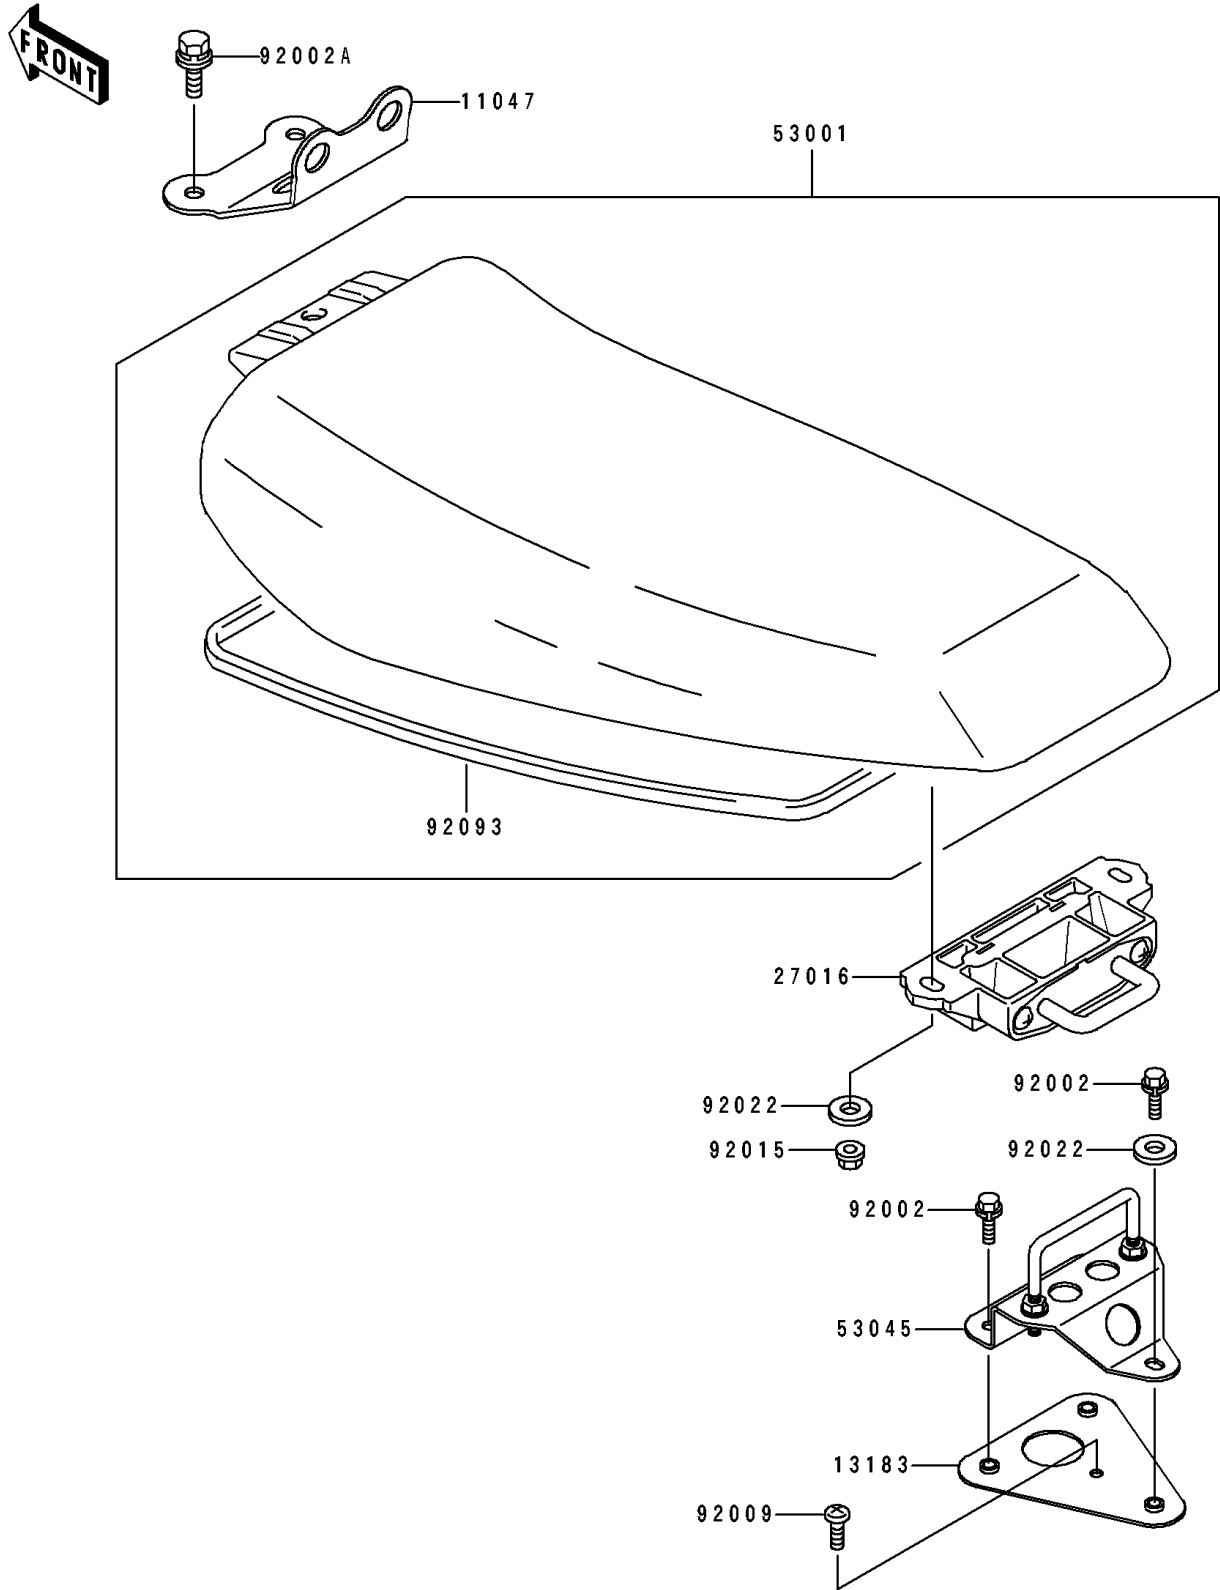

# 1994 XiR PARTS DIAGRAM

Seat

F 3146

## 1994 XiR PARTS LIST

### Seat

ITEM NAME	PART NUMBER	QUANTITY
BRACKET,SEAT,FR (Ref # 11047)	11047-3766	1
PLATE,SEAT LOCK HOOK (Ref # 13183)	13183-3820	1
LOCK-ASSY,SEAT (Ref # 27016)	27016-3731	1
SEAT-ASSY,GRAY (Ref # 53001)	53001-3719-PS	1
HOOK-ASSY,SEAT LOCK (Ref # 53045)	53045-3706	1
BOLT,6X16 (Ref # 92002)	92002-3728	3
BOLT,8X25 (Ref # 92002A)	92002-3774	2
SCREW,5X16 (Ref # 92009)	92009-3789	1
NUT,6MM (Ref # 92015)	92015-3767	2
WASHER,6.5X20X1.5 (Ref # 92022)	92022-3710	3
SEAL,SEAT (Ref # 92093)	92093-3735	1