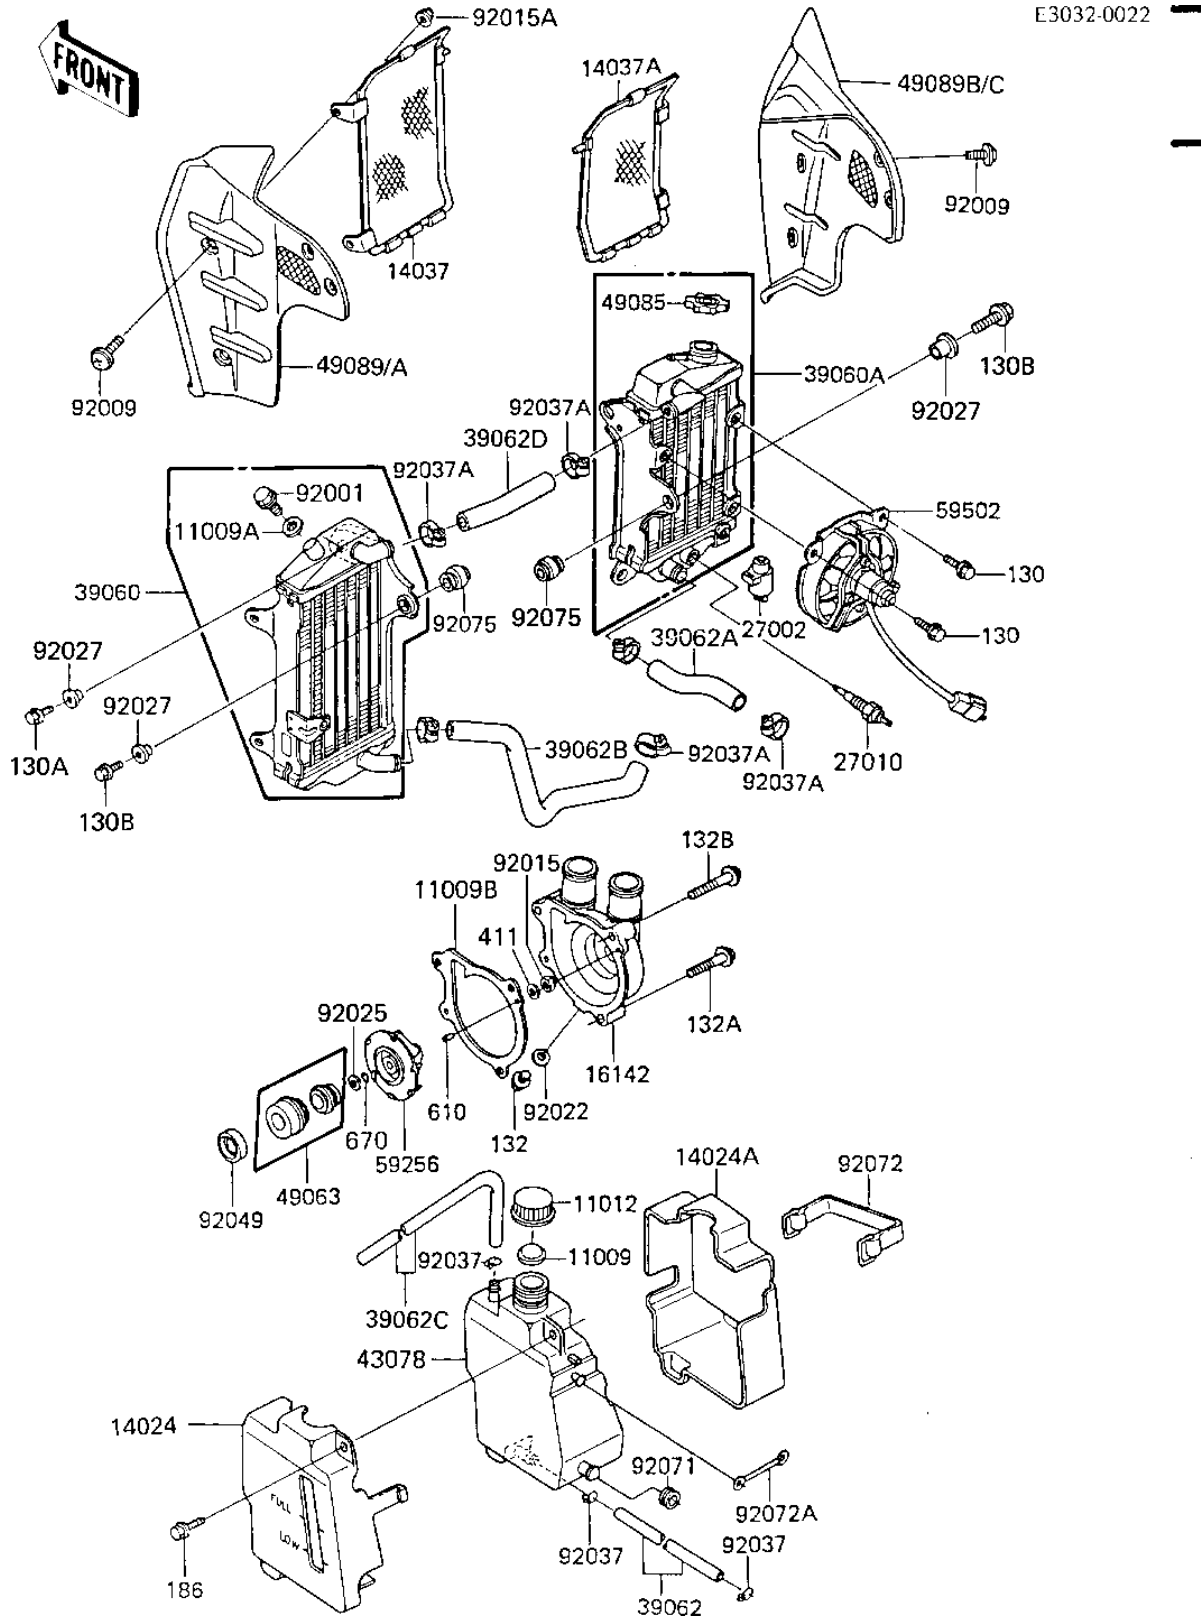

1985 KL600 PARTS DIAGRAM

RADIATORS/FAN/COOLANT TANK/WATER PUMP

1985 KL600 PARTS LIST

RADIATORS/FAN/COOLANT TANK/WATER PUMP

ITEM NAME	PART NUMBER	QUANTITY
GASKET,RESERVE TANK (Ref # 11009)	11009-1145	1
GASKET,DRAIN PLUG (Ref # 11009A)	11009-1152	1
GASKET,WATER PUMP COV (Ref # 11009B)	11060-1114	1
CAP,RESERVE TANK (Ref # 11012)	11012-1084	1
COVER,RESERVOIR,LH (Ref # 14024)	14025-1991	1
COVER,RESERVOIR,RH (Ref # 14024A)	14025-1992	1
SCREEN,RADIATOR,LH (Ref # 14037)	14037-1056	1
SCREEN,RADIATOR,RH (Ref # 14037A)	14037-1057	1
COVER-PUMP,WATER (Ref # 16142)	16142-1057	1
RELAY-ASSY (Ref # 27002)	27002-1051	1
SWITCH,FAN (Ref # 27010)	27010-1167	1
EXCHANGER-HEAT,LH (Ref # 39060)	39060-1055	1
EXCHANGER-HEAT,RH (Ref # 39060A)	39060-1056	1
HOSE-COOLING,5.5X10.5 (Ref # 39062)	39062-1060	1
HOSE-COOLING,CYLINDER (Ref # 39062A)	39062-1062	1
HOSE-COOLING,RADIATOR (Ref # 39062B)	39062-1090	1
HOSE-COOLING (Ref # 39062C)	39062-1131	1
HOSE-COOLING,RADIATOR (Ref # 39062D)	39062-1256	1
RESERVOIR,TANK (Ref # 43078)	43078-1061	1
SEAL-MECHANICAL (Ref # 49063)	49063-1054	1
CAP-ASSY-PRESSURE (Ref # 49085)	49085-1052	1
SHROUD-ENGINE,LH,BLAC (Ref # 49089A)	49089-1053-6Z	1
SHROUD-ENGINE,RH,BLAC (Ref # 49089C)	49089-1054-6Z	1
IMPELLER (Ref # 59256)	59256-1055	1
FAN-ASSY (Ref # 59502)	59502-1052	1
BOLT,RADIATOR DRAIN (Ref # 92001)	92002-1682	1
SCREW,6X14 (Ref # 92009)	92009-1287	8
NUT-6MM (Ref # 92015)	92015-1078	1
NUT,CAP 6MM,BLACK (Ref # 92015A)	92015-1170	4