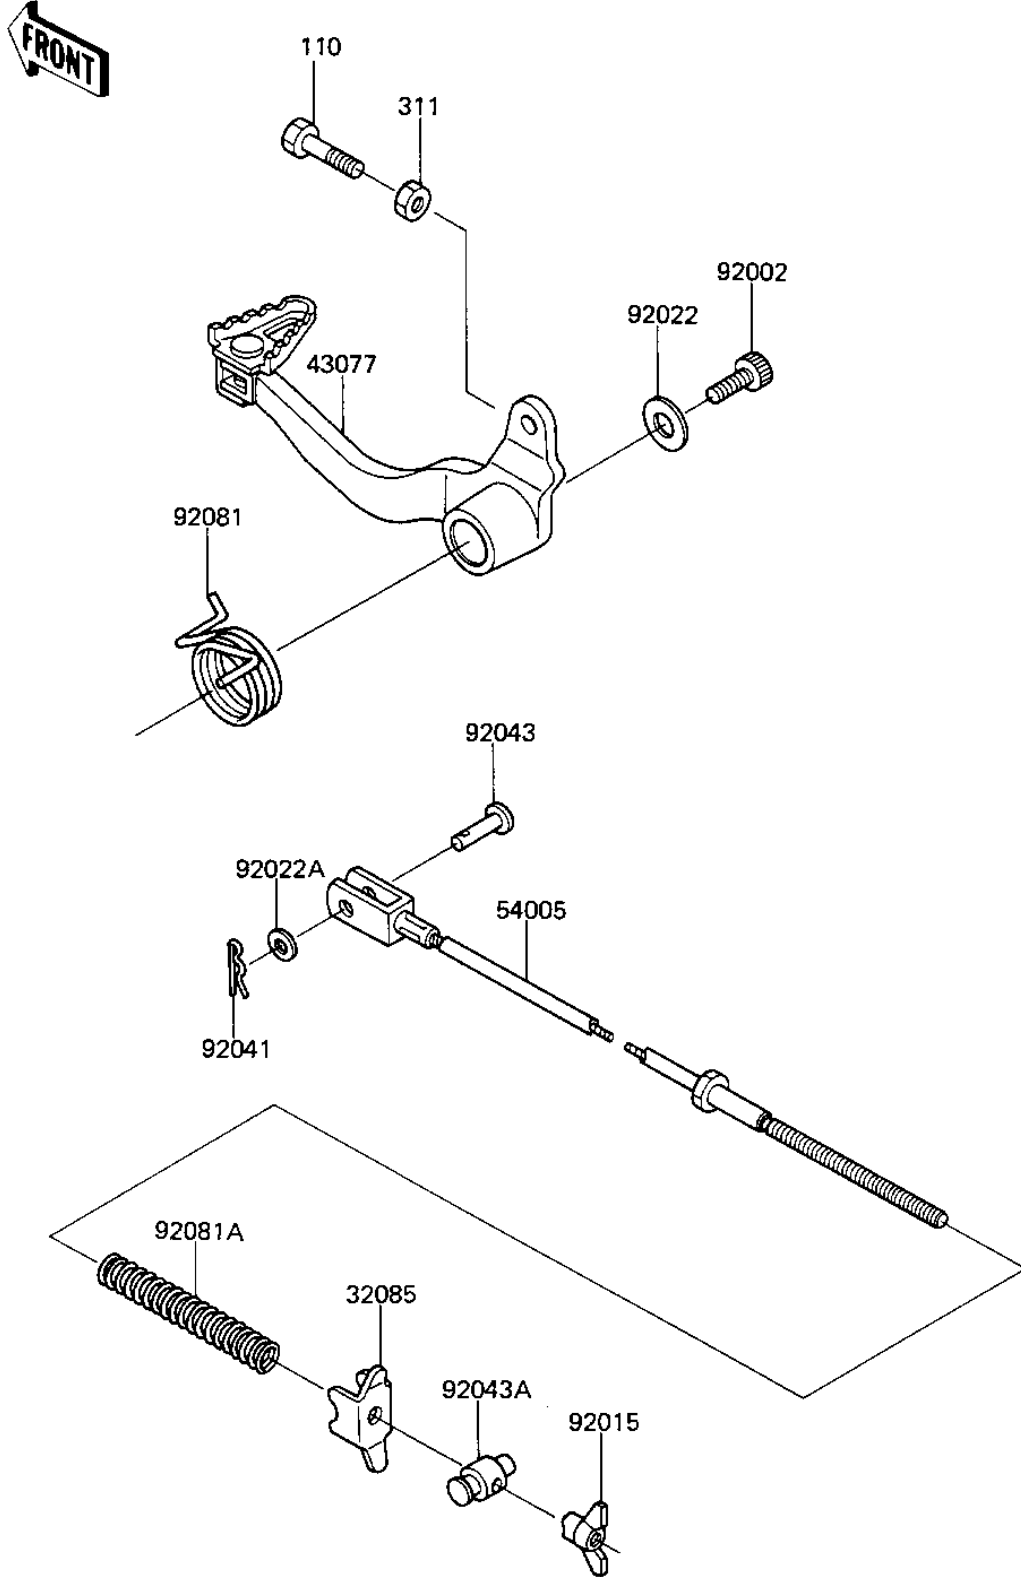

1985 KL600 PARTS DIAGRAM

BRAKE PEDAL

F2260-0151

1985 KL600 PARTS LIST

BRAKE PEDAL

ITEM NAME	PART NUMBER	QUANTITY
STOPPER,BRAKE ROD (Ref # 32085)	32085-1115	1
LEVER-ASSY-BRAKE,PEDA (Ref # 43077)	43077-1059	1
CABLE-BRAKE,RR (Ref # 54005)	54005-1110	1
BOLT,SOCKET,6X12 (Ref # 92002)	92002-1174	1
NUT,WING,6M/M (Ref # 92015)	92015-4004	1
WASHER,6.5X18.5X2 (Ref # 92022)	92022-1462	1
WASHER PLAIN 6MM (Ref # 92022A)	410B0600	1
COTTER (Ref # 92041)	92041-1052	1
PIN RR BRAKE CABLE (Ref # 92043)	92043-107	1
PIN,BRAKE ROD (Ref # 92043A)	92043-1139	1
SPRING,BRAKE PEDAL RE (Ref # 92081)	92081-1608	1
SPRING,REAR BRAKE CAB (Ref # 92081A)	92081-1610	1
BOLT-UPSET,6X25,BLACK (Ref # 110)	112C0625	1
NUT-HEX,6MM,BLACK (Ref # 311)	311C0600	1