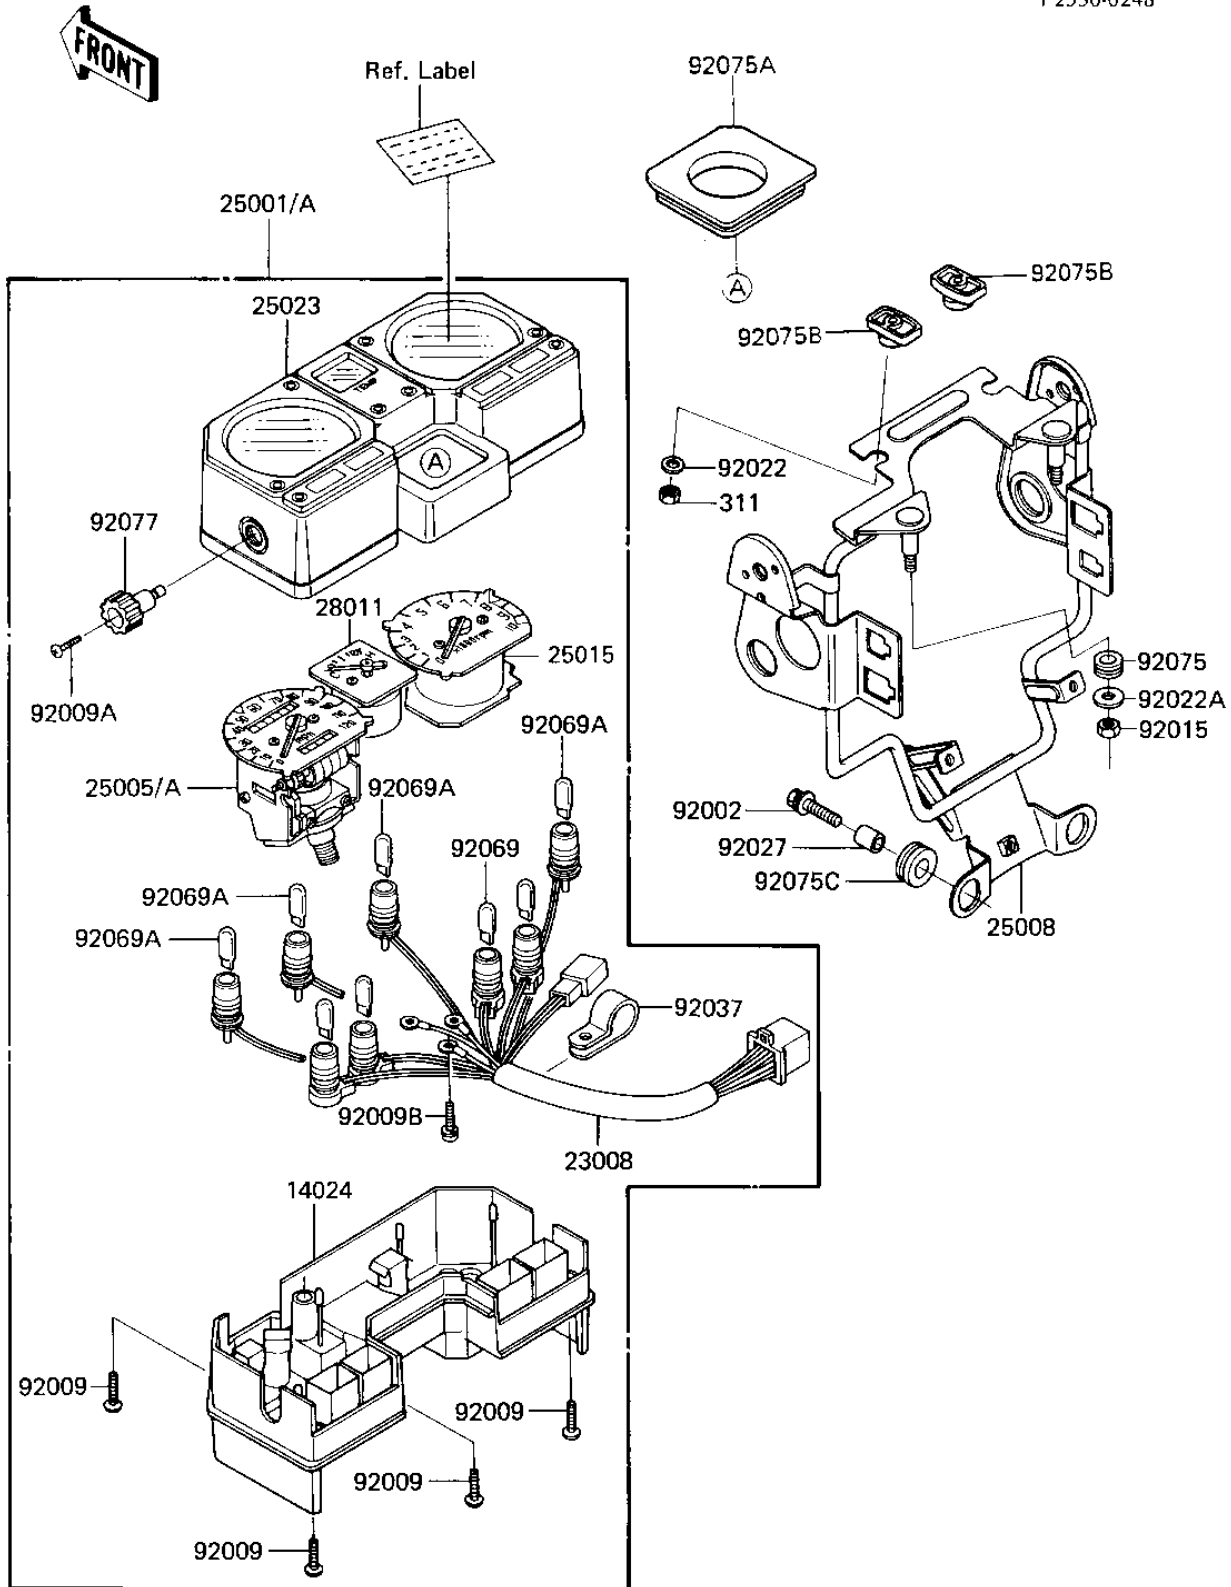

1985 KL600 PARTS DIAGRAM

METERS

F2530-0248

1985 KL600 PARTS LIST

METERS

ITEM NAME	PART NUMBER	QUANTITY
COVER,METER CASE,LWR (Ref # 14024)	14025-1818	1
SOCKET-ASSY,METER (Ref # 23008)	23008-1215	1
METER-ASSY,MPH (Ref # 25001)	25001-1513	1
METER-ASSY,KPH (Canada) (Ref # 25001A)	25001-1516	1
SPEEDOMETER,MPH (Ref # 25005)	25005-1260	1
SPEEDOMETER,KPH (Canada) (Ref # 25005A)	25005-1261	1
BRACKET-METER (Ref # 25008)	25008-1114	1
TACHOMETER,(X1000RPM) (Ref # 25015)	25015-1208	1
COVER-METER CASE,UPP (Ref # 25023)	25023-1107	1
METER,TEMP (Ref # 28011)	28011-1058	1
BOLT,6X25 (Ref # 92002)	92002-1137	2
SCREW,TAPPING,4X16 (Ref # 92009)	92009-1163	4
SCREW,2X6,BLACK (Ref # 92009A)	92009-1172	1
SCREW,3X22 (Ref # 92009B)	92009-1293	3
NUT,6MM (Ref # 92015)	92015-1391	2
WASHER,5.2X16X16X1.2T (Ref # 92022)	25009-004	2
WASHER 6.5X20X1.6T (Ref # 92022A)	92022-125	2
COLLAR,REAR FENDER (Ref # 92027)	92027-162	2
CLAMP,METER,SOCKET AS (Ref # 92037)	92037-1479	1
BULB,12V3.4W (Ref # 92069)	92069-1007	4
BULB,12V 1.7W (Ref # 92069A)	92069-1059	4
DAMPER RUBB SPEEDMETR (Ref # 92075)	92075-024	2
DAMPER,IGNITION SWITC (Ref # 92075A)	92075-1578	1
DAMPER,METER BRACKET (Ref # 92075B)	92075-1581	2
DAMPER RUBBER,RR FENR (Ref # 92075C)	92075-209	2
KNOB,METER (Ref # 92077)	92077-1054	1
NUT-HEX (Ref # 311)	311C0500	2