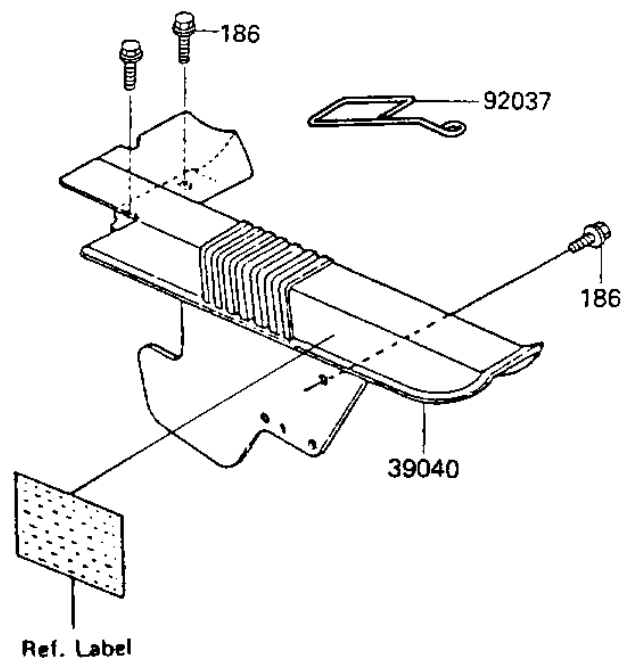

1985 KL600 PARTS DIAGRAM

SIDE COVERS/CHAIN COVER

F2610-0304

1985 KL600 PARTS LIST

SIDE COVERS/CHAIN COVER

ITEM NAME	PART NUMBER	QUANTITY
COVER-SIDE,LH,P.WHITE (Ref # 36002B)	36002-5052-6F	1
COVER-SIDE,RH,P.WHITE (Ref # 36002C)	36002-5053-6F	1
COVER-SIDE,LH,L.GREEN (Canada) (Ref # 36002F)	36002-5060-6W	1
COVER-SIDE,RH,L.GREEN (Canada) (Ref # 36002G)	36002-5061-6W	1
COVER-ASSY-CHAIN CASE (Ref # 39040)	39040-1051	1
SCREW,6X10 (Ref # 92009)	92009-1286	4
CLAMP,HOSE (Ref # 92037)	92037-1620	1
GROMMET (Ref # 92071)	92071-056	2
BOLT-UPSET-WP (Ref # 186)	186C0618	3