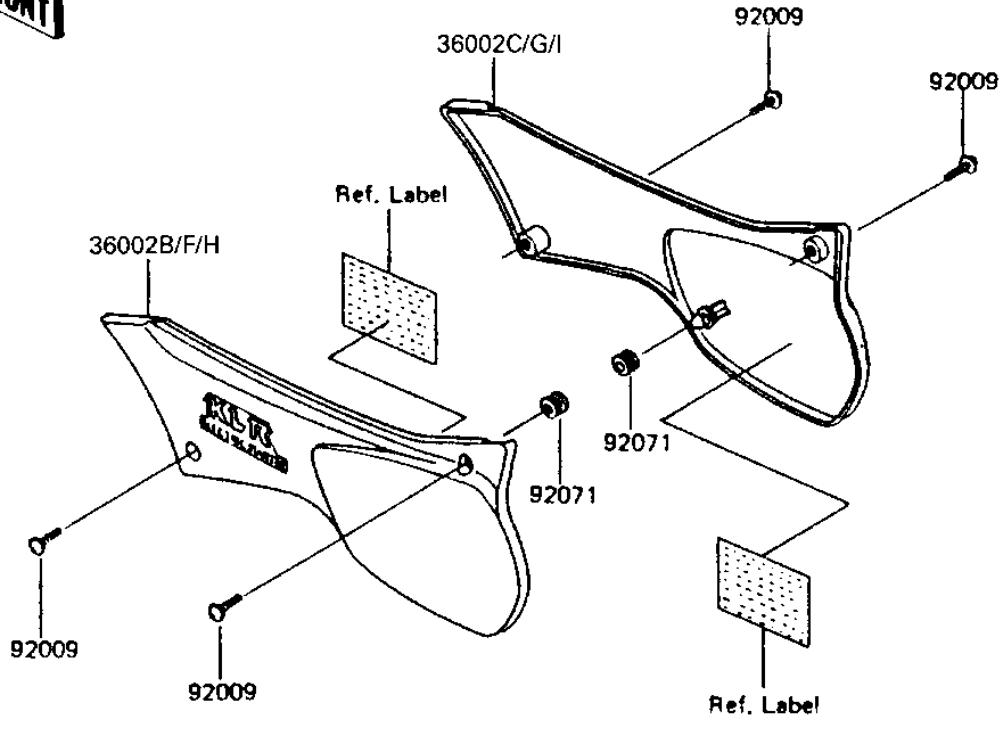

1985 KL600 PARTS DIAGRAM

SIDE COVERS/CHAIN COVER

F2610-0304

1985 KL600 PARTS LIST

SIDE COVERS/CHAIN COVER

ITEM NAME	PART NUMBER	QUANTITY
COVER-SIDE,LH,P.WHITE (Ref # 36002B)	36002-5052-6F	1
COVER-SIDE,RH,P.WHITE (Ref # 36002C)	36002-5053-6F	1
COVER-SIDE,LH,L.GREEN (Canada) (Ref # 36002F)	36002-5060-6W	1
COVER-SIDE,RH,L.GREEN (Canada) (Ref # 36002G)	36002-5061-6W	1
COVER-ASSY-CHAIN CASE (Ref # 39040)	39040-1051	1
SCREW,6X10 (Ref # 92009)	92009-1286	4
CLAMP,HOSE (Ref # 92037)	92037-1620	1
GROMMET (Ref # 92071)	92071-056	2
BOLT-UPSET-WP (Ref # 186)	186C0618	3