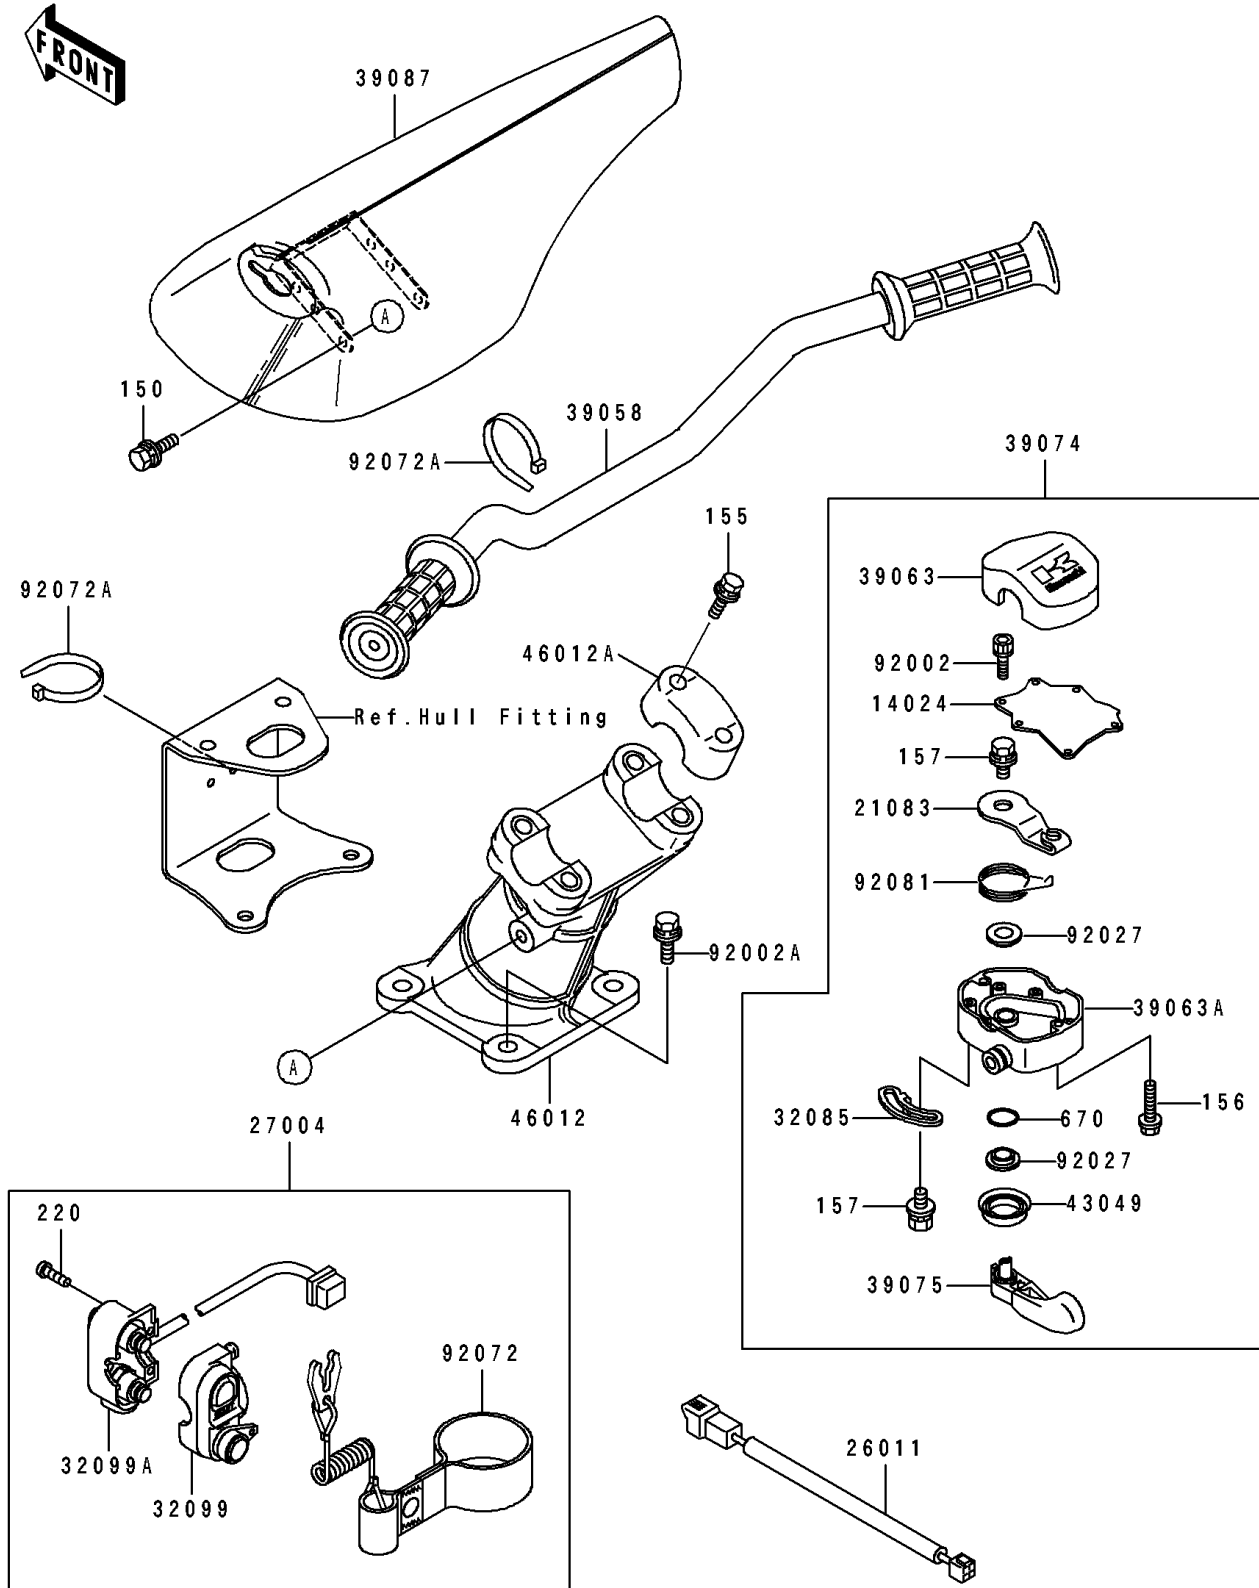

1994 XiR PARTS DIAGRAM

Handlebar

F3172

1994 XiR PARTS LIST

Handlebar

| ITEM NAME | PART NUMBER | QUANTITY |
|--------------------------------------------|---------------|----------|
| COVER,THROTTLE LEVER (Ref # 14024) | 14024-3701 | 1 |
| ARM,THROTTLE LEVER (Ref # 21083) | 21083-3701 | 1 |
| WIRE-LEAD,START&STOP SWITCH (Ref # 26011) | 26011-3820 | 1 |
| SWITCH-ASSY,STOP&START (Ref # 27004) | 27004-3721 | 1 |
| STOPPER (Ref # 32085) | 32085-3709 | 1 |
| CASE,FR,SWITCH (Ref # 32099) | 32099-3762 | 1 |
| CASE,RR,SWITCH (Ref # 32099A) | 32099-3767 | 1 |
| HANDLE-COMP (Ref # 39058) | 39058-3707 | 1 |
| HOUSING-CONTROL,UPP (Ref # 39063) | 39063-3713 | 1 |
| HOUSING-CONTROL,LWR (Ref # 39063A) | 39063-3714 | 1 |
| LEVER-ASSY-THROTTLE (Ref # 39074) | 39074-3714 | 1 |
| LEVER-THROTTLE (Ref # 39075) | 39075-3708 | 1 |
| PAD-HANDLE,C.BLUE (Ref # 39087) | 39087-3710-PR | 1 |
| PACKING,THROTTLE LEVER (Ref # 43049) | 43049-3701 | 1 |
| HOLDER-HANDLE,LWR (Ref # 46012) | 46012-3719 | 1 |
| HOLDER-HANDLE,UPP (Ref # 46012A) | 46012-3720 | 2 |
| BOLT,SOCKET,3X10 (Ref # 92002) | 92002-3751 | 6 |
| BOLT,8X25 (Ref # 92002A) | 92002-3774 | 4 |
| COLLAR,THROTTLE LEVER (Ref # 92027) | 92027-3704 | 2 |
| BAND,TETHER SWITCH (Ref # 92072) | 92072-3767 | 1 |
| BAND (Ref # 92072A) | 92072-3778 | 2 |
| SPRING,THROTTLE LEVER RETURN (Ref # 92081) | 92081-3702 | 1 |
| BOLT-WS,6X14 (Ref # 150) | 150R0614 | 2 |
| BOLT-WSP-SMALL,8X35 (Ref # 155) | 155R0835 | 4 |
| BOLT-WP,5X25 (Ref # 156) | 156R0525 | 2 |
| BOLT-WSP,5X12 (Ref # 157) | 157R0512 | 2 |
| SCREW-PAN-CROS,5X30 (Ref # 220) | 220R0530 | 2 |
| O RING,8MM (Ref # 670) | 670B1508 | 1 |