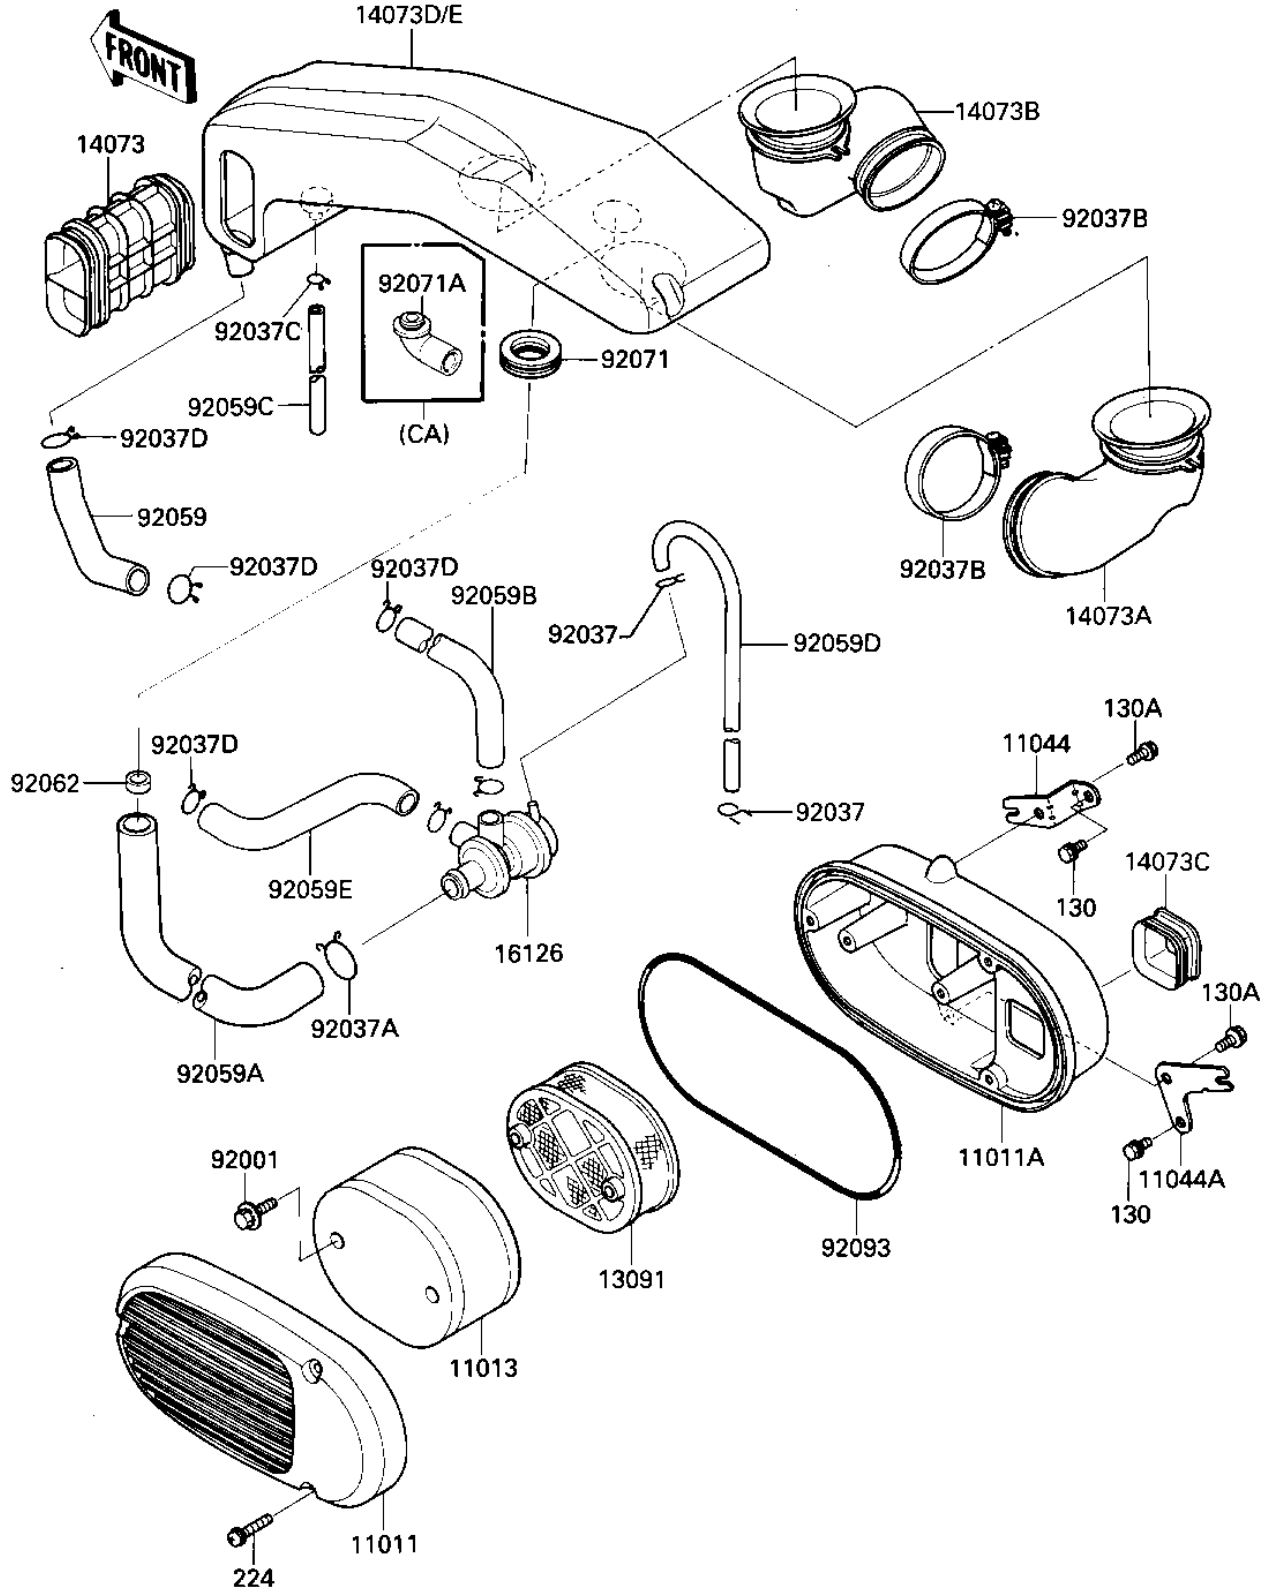

1985 LTD PARTS DIAGRAM

AIR CLEANER

E1130-0185

1985 LTD PARTS LIST

AIR CLEANER

ITEM NAME	PART NUMBER	QUANTITY
CASE-AIR FILTER,OUTSI (Ref # 11011)	11011-1181	2
CASE-AIR FILTER INSID (Ref # 11011A)	11011-1225	2
ELEMENT-AIR FILTER (Ref # 11013)	11013-1122	2
BRACKET,AIR FILTER CA (Ref # 11044)	11043-1181	2
BRACKET,AIR FILTER CA (Ref # 11044A)	11043-1975	2
HOLDER,ELEMENT (Ref # 13091)	13091-1345	2
DUCT,AIR FILTER (Ref # 14073)	14073-1197	1
DUCT,FR,CARBURATOR (Ref # 14073A)	14073-1199	1
DUCT,RR,CARBURATOR (Ref # 14073B)	14073-1200	1
DUCT,INLET (Ref # 14073C)	14073-1209	2
DUCT,MAIN (Ref # 14073D)	14073-1281	1
DUCT,MAIN (Ref # 14073E)	14073-1282	1
VALVE,AIR SWITCH (Ref # 16126)	16126-1139	1
BOLT,6X25 (Ref # 92001)	92002-1137	4
CLAMP-PIPE (Ref # 92037)	92037-072	2
CLAMP (Ref # 92037A)	92037-1076	1
CLAMP,AIR CLEANER (Ref # 92037B)	92037-115	2
CLAMP,CHAIN OILER (Ref # 92037C)	92037-147	1
CLAMP,BREATHER TUBE (Ref # 92037D)	92037-213	6
TUBE,15X20X116 (Ref # 92059)	92059-1512	1
TUBE,19X25X600 (Ref # 92059A)	92059-1537	1
TUBE (Ref # 92059B)	92059-1587	1
TUBE (Ref # 92059C)	92059-1603	1
TUBE (Ref # 92059D)	92059-1617	1
TUBE (Ref # 92059E)	92059-1618	1
NOZZLE (Ref # 92062)	92062-1061	1
GROMMET,AIR CLEANER (Ref # 92071)	92071-1013	1
GROMMET,AIR FILTER (Ref # 92071A)	92071-1114	1
SEAL,AIR FILTER (Ref # 92093)	92093-1177	2

1985 LTD PARTS LIST

AIR CLEANER

ITEM NAME	PART NUMBER	QUANTITY
BOLT-FLANGED,6X10,BLA (Ref # 130)	130C0610	4
BOLT-FLANGED,6X12 (Ref # 130A)	130C0612	4
SCREW-PAN-WP-CROS (Ref # 224)	224C0630	6