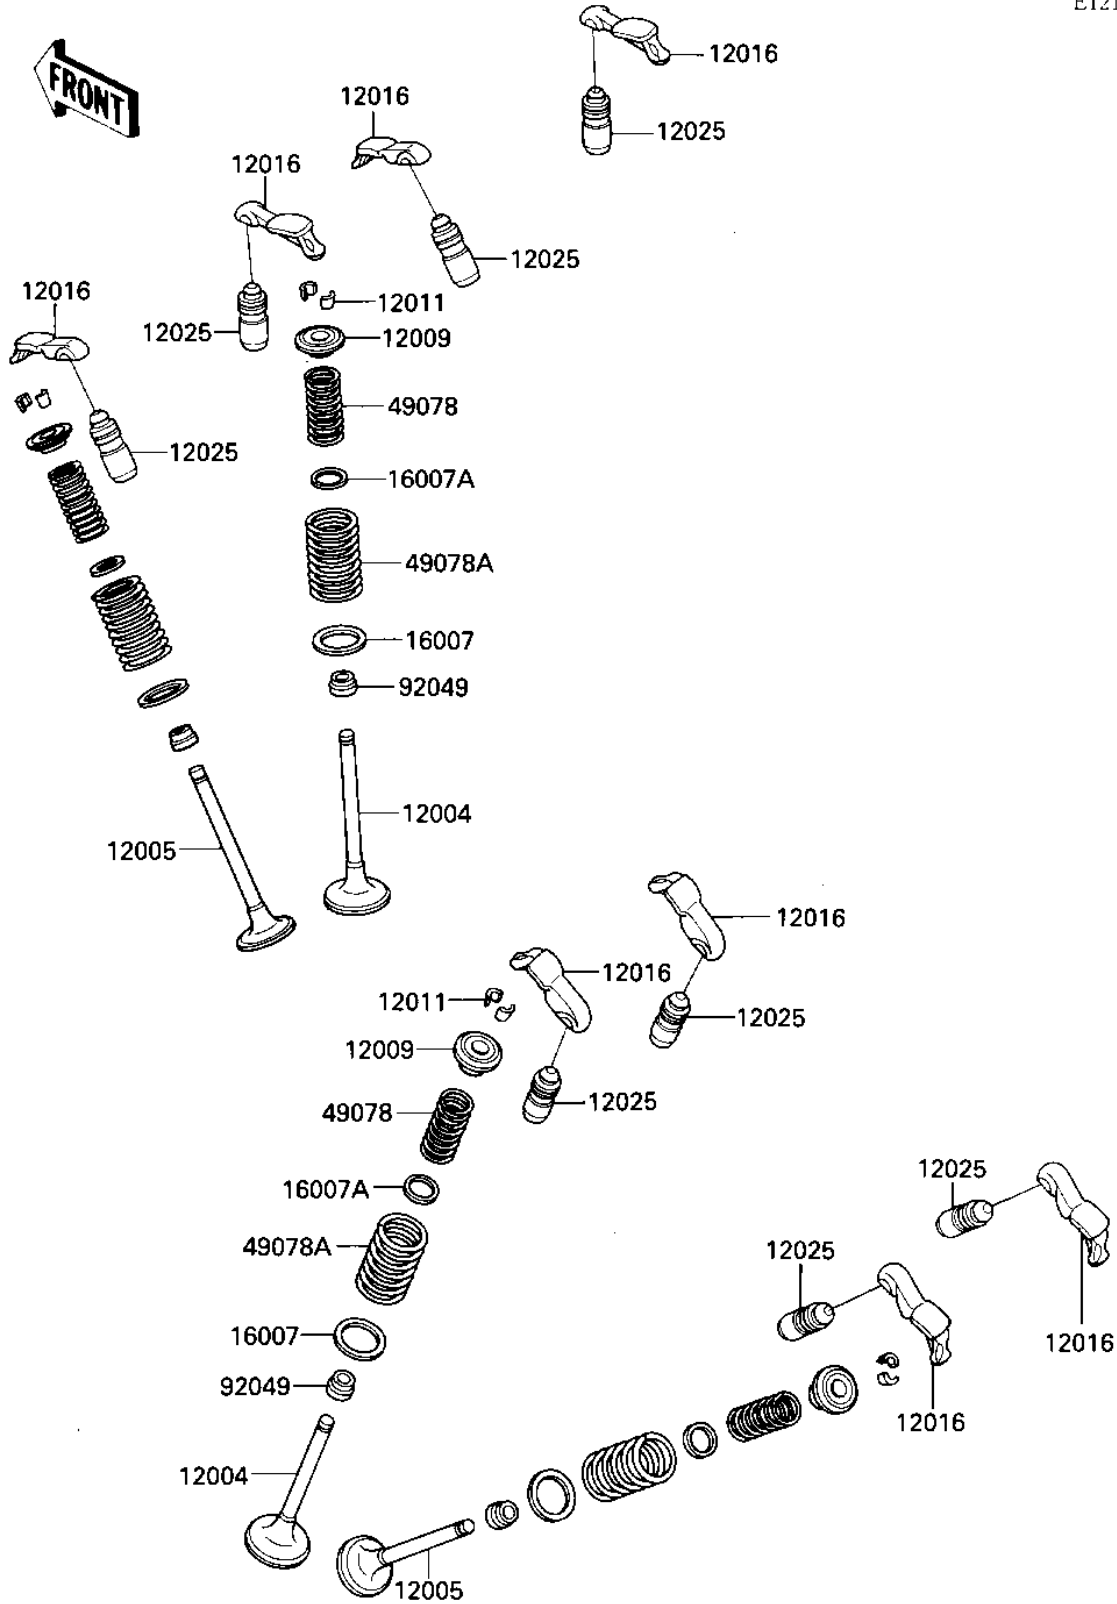

1985 LTD PARTS DIAGRAM

ROCKER ARMS/VALVES

E1210-0034

1985 LTD PARTS LIST

ROCKER ARMS/VALVES

ITEM NAME	PART NUMBER	QUANTITY
VALVE-INTAKE (Ref # 12004)	12004-1061	4
VALVE-EXHAUST (Ref # 12005)	12005-1064	4
RETAINER-VALVE SPRING (Ref # 12009)	12009-1054	8
SPLIT KEEPER,VALVE SP (Ref # 12011)	12011-1003	16
ARM-ROCKER (Ref # 12016)	12016-1053	8
ADJUSTER-LASH (Ref # 12025)	12025-1052	8
SEAT-SPRING (Ref # 16007)	16007-1144	8
SEAT-SPRING (Ref # 16007A)	16007-1143	8
SPRING-ENGINE VALVE,I (Ref # 49078)	49078-1058	8
SPRING-ENGINE VALVE,O (Ref # 49078A)	49078-1059	8
SEAL-OIL,RVC2-5.5X8.5 (Ref # 92049)	92049-1062	8