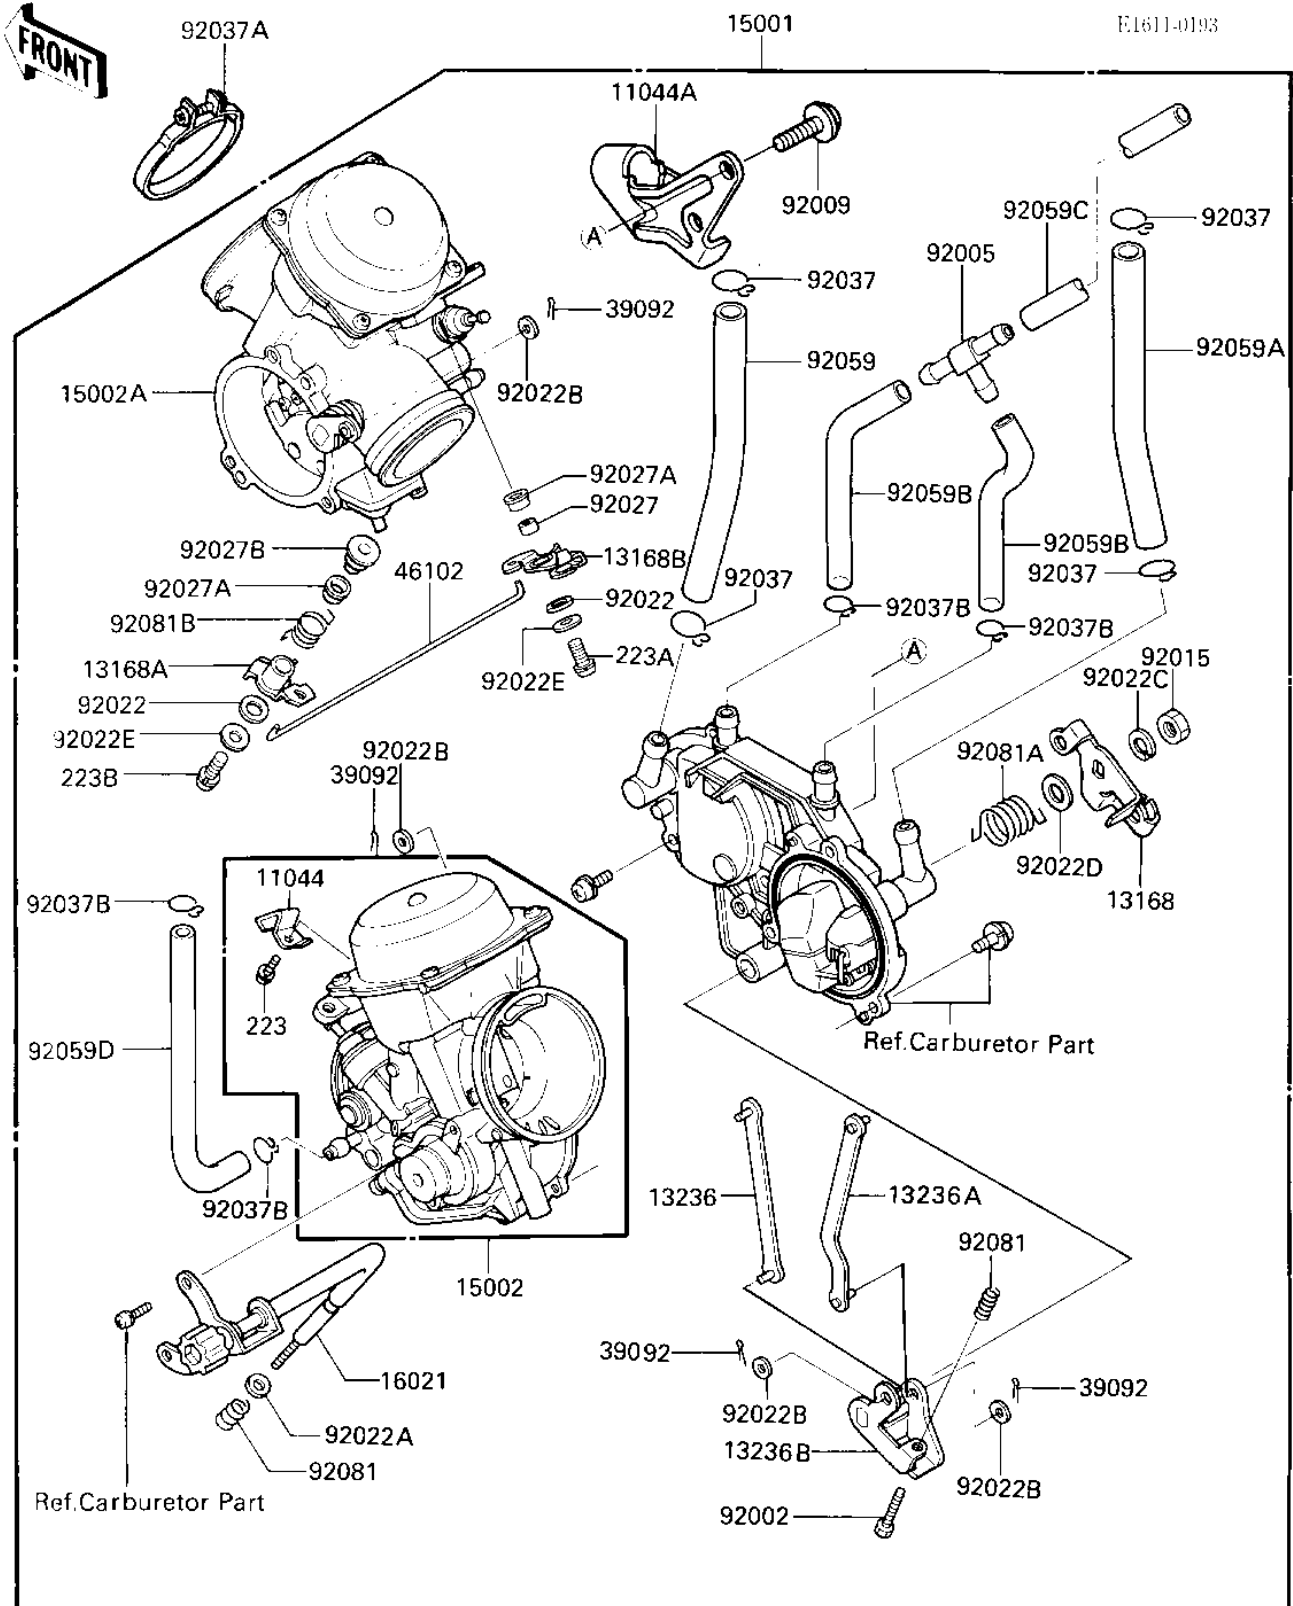

1985 LTD PARTS DIAGRAM

CARBURETOR ASSY

1985 LTD PARTS LIST

CARBURETOR ASSY

ITEM NAME	PART NUMBER	QUANTITY
BRACKET (Ref # 11044)	11044-1152	1
BRACKET,THROTTLE CABL (Ref # 11044A)	11044-1351	1
LEVER,THROTTLE (Ref # 13168)	13168-1262	1
LEVER,PLUNGER,FR (Ref # 13168A)	13168-1275	1
LEVER,PLUNGER,RR (Ref # 13168B)	13168-1276	1
LEVER-COMP,FR (Ref # 13236)	13236-1130	1
LEVER-COMP,RR (Ref # 13236A)	13236-1131	1
LEVER-COMP,THROTTLE (Ref # 13236B)	13236-1132	1
CARBURETOR-ASSY (Ref # 15001)	15001-1147	1
CARBURETOR,FR (Ref # 15002)	15002-1221	1
CARBURETOR,RR (Ref # 15002A)	15002-1223	1
SCREW-THROTTLE STOP (Ref # 16021)	16021-1112	1
PIN-HAIR (Ref # 39092)	39092-1051	4
ROD,STARTER (Ref # 46102)	46102-1141	1
BOLT,THROTTLE ADJUST (Ref # 92002)	92002-1556	1
FITTING,T-TYPE (Ref # 92005)	92005-1135	1
SCREW (Ref # 92009)	92009-1365	1
NUT,LOCK (Ref # 92015)	92015-1526	1
WASHER,6.1X11X0.8,POL (Ref # 92022)	92022-1199	2
WASHER,PLAIN,STOP SPR (Ref # 92022A)	92022-1480	1
WASHER (Ref # 92022B)	92022-1676	4
WASHER,SPRING (Ref # 92022C)	92022-1708	1
WASHER (Ref # 92022D)	92022-1709	1
WASHER,4X10X1.5 (Ref # 92022E)	92022-1721	2
COLLAR (Ref # 92027)	92027-1917	1
COLLAR (Ref # 92027A)	92027-1918	2
COLLAR (Ref # 92027B)	92027-1919	1
CLAMP,FUEL HOSE (Ref # 92037)	92037-1158	4
CLAMP (Ref # 92037A)	92037-1637	2

1985 LTD PARTS LIST

CARBURETOR ASSY

ITEM NAME	PART NUMBER	QUANTITY
CLAMP,TUBE (Ref # 92037B)	92037-1682	4
TUBE,FUEL INLET (Ref # 92059)	92059-1029	1
TUBE,7.3X12.5X260 (Ref # 92059A)	92059-1492	1
TUBE,11X7X55 (Ref # 92059B)	92059-1612	2
TUBE,7X11X260 (Ref # 92059C)	92059-1639	1
TUBE,5.3X10.5X100 (Ref # 92059D)	92059-1623	1
SPRING,THROTTLE STOP (Ref # 92081)	92081-1617	2
SPRING,THROTTLE LEVER (Ref # 92081A)	92081-1841	1
SPRING,PLUNGER LEVER (Ref # 92081B)	92081-1842	1
SCREW-PAN-WS-CROS (Ref # 223)	223D0408	1
SCREW-PAN-WS-CROS (Ref # 223A)	223D0414	1
SCREW-PAN-WS-CROS (Ref # 223B)	223D0420	1