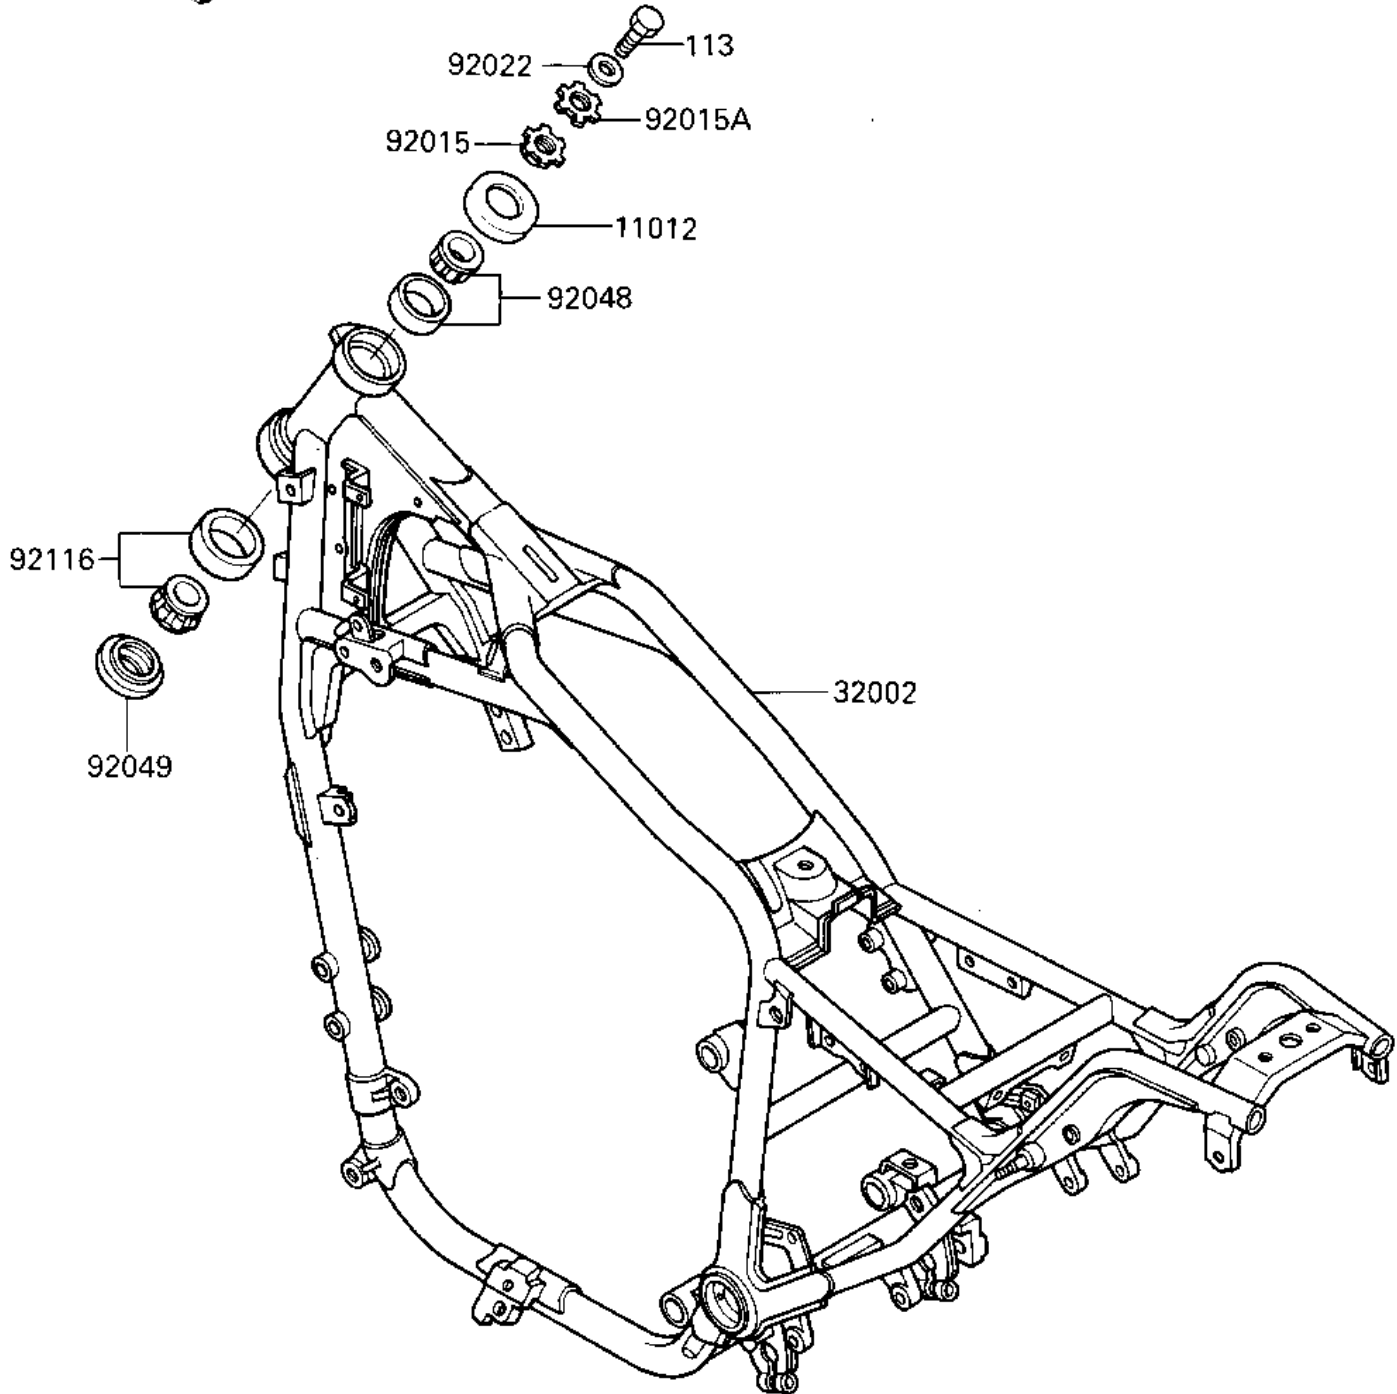

1985 LTD PARTS DIAGRAM

FRAME

F01201071

1985 LTD PARTS LIST

FRAME

ITEM NAME	PART NUMBER	QUANTITY
CAP,STEERING STEM (Ref # 11012)	46098-017	1
FRAME-COMP (Ref # 32002)	32002-1783	1
NUT,25MM,T=10 (Ref # 92015)	92015-1377	1
NUT,25MM,T=6 (Ref # 92015A)	92015-1378	1
WASHER (Ref # 92022)	92022-1229	1
BEARING,STEERING STEM (Ref # 92048)	92047-017	1
SEAL-OIL,XMHE36X52X4J (Ref # 92049)	92049-1162	1
BRG,ROLLER,HR320/28XJ (Ref # 92116)	92116-1009	1
BOLT-SMALL-FINE (Ref # 113)	113G1425	1